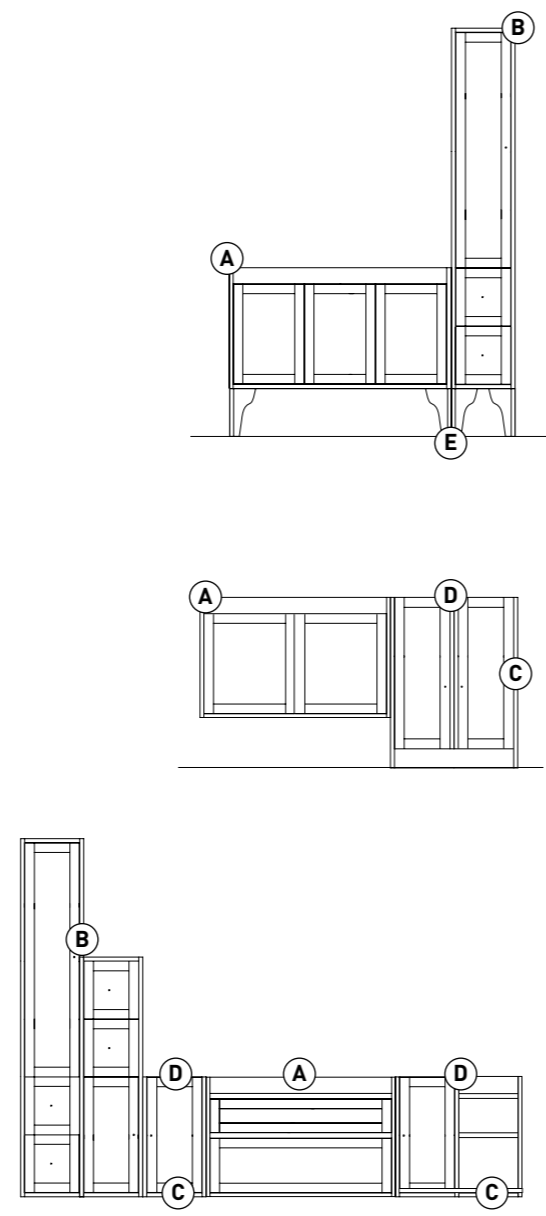

BASI CON PIEDI
FEET BASES

DIM. 120-106-90-70-30 CM

(A) BASI/BASES

**(E) BASE CON PIEDI
BASE WITH FEET**

**(B) COLONNE
WALL-MOUNTED UNITS
DOMITILLA**

**S/COLONNE/TALL UNITS
DOMITILLA**

**(C) MODULI
MODULES**