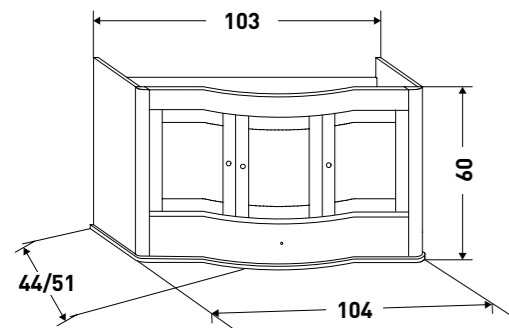

FINITURA NOCE PER LA BASE DA 80, LAVABO MINI-LIGHT IN CERAMICA.
SPECCHIERA DESIGNO, PENSILI EMMA E MENSOLE.
MANIGLIE QUADRO CROMO E POMELLI TONDO CROMO.

NUT FINISH FOR THE 80 BASE, MINI-LIGHT CERAMIC WASHBASIN.
DESIGNO MIRROR, EMMA WALL-MOUNTED CUPBOARDS AND SHELVES.
QUADRO CHROME HANDLES AND TONDO CHROME KNOBS.