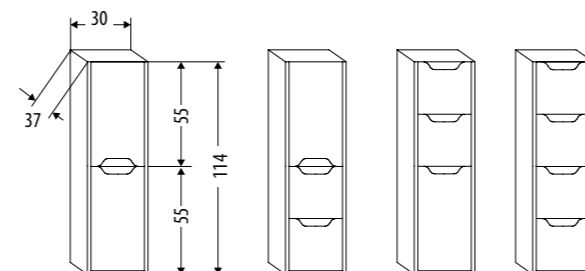

MELITA 140/175

MELITA 140	ANTA DX/RH DOOR	FKMME140-
	ANTA SX/ LH DOOR	FKMME140S
MELITA 175	ANTA DX/RH DOOR	FKMME175-
	ANTA SX/ LH DOOR	FKMME175S

**VETRINE SOSPESE CON ANTA
A CHIUSURA ASSISTITA.**
DISPLAY CABINETS WALL-HUNG
WITH DOOR ASSISTED SOFT
CLOSING SYSTEM.