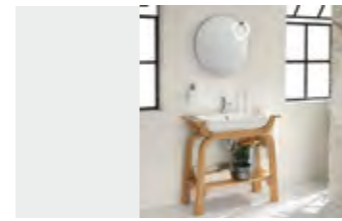

SIBILLA & ISABELLA

DETTAGLIO COMPOSIZIONI

COMPOSITIONS DETAILS

SIBILLA_#135

Consolle 90: In massello finitura Rovere Naturale
Lavabo: Appoggio Qubo Cm 70-ceramica bianca
Specchiera: Giotto Filo Lucido-Diam. Cm 60
App. da specchio: Fantasy Led Cromo
Accessori: Combi Cromo + EbanTech

90 Console: solid wood-Natural Oak finish
Washbasin: Countertop Qubo Cm 70-White Ceramic
Mirror: Giotto Unframed-Diam. Cm 60
Mirror lamp: Fantasy Led-Chrome
Accessories: Combi Chrome + EbanTech