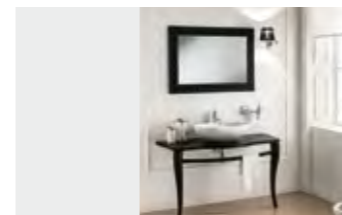

ISABELLA_#140

Consolle 125: Nero
Lavabo: Appoggio Softly Cm 60x42-ceramica bianca
Specchiera: Barokko Nera Cm 98x70
App. da muro: Mimosa a snodo cromo
Paralume: Alba organza nero
Accessori: Victoria Cromo Strass

125 Console: Black
Washbasin: Countertop Softly Cm 60x42-White Ceramic
Mirror: Barokko Black Cm 98x70
Wall lamp: Mimosa with junction-Chrome
Shade: Alba Organza Black
Accessories: Victoria Chrome Strass