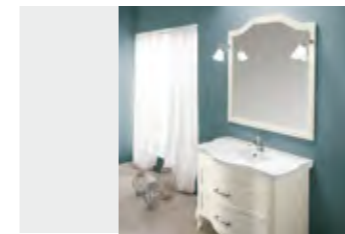

RACHELE_#159

Base 105: Bianco Perlato
Lavabo: Integrale Liberty Cm 108-ceramica bianca
Specchiera: Sagomata Cm 96-Bianco Perlato
Maniglie: Quadro cromo Curva
App. da specchio: Vanessa cromo con vetro scavo

105 base: Pearly White
Washbasin: Liberty full Cm 108-White Ceramic
Mirror: Sagomata Cm 96-Pearly White
Handles: Quadro Chrome Curved
Mirror lamp: Vanessa Chrome-fused with scavo glass

RACHELE_#160