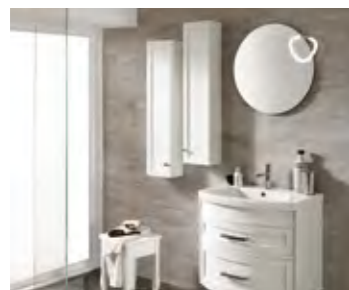

GLORIA_#103

Base 70: Cassetto/Cestone Bianco Assoluto
Lavabo: Curvo Cm 71-Ceramica Bianca
Specchiera: Giotto Filo Lucido-Diam. Cm 60
App. da specchio: Fantasy Led-Cromo
Pensili: Emma DX/SX-Bianco Assoluto
Sgabello: Nadia Bianco Assoluto
Maniglie/Pomelli: Quadro Cromo

70 base: Pure White with Drawer/Basket
Washbasin: Curvo Cm 71-White Ceramic
Mirror: Giotto Unframed-Diam. Cm 60
Mirror lamp: Fantasy Led-Chrome
Cupboard units: Emma RH/LH-Pure White
Stool: Nadia Pure White
Handles/Knobs: Quadro Chrome