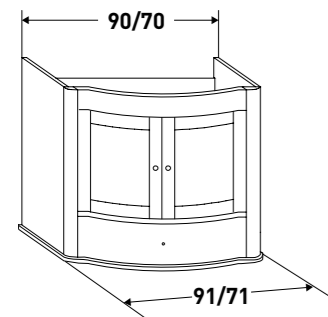

FINITURA NOCE PER LA BASE DA 80, LAVABO MINI-LIGHT IN CERAMICA.
SPECCHIERA DESIGNO, PENSILI EMMA E MENSOLE.
MANIGLIE QUADRO CROMO E POMELLI TONDO CROMO.

NUT FINISH FOR THE 80 BASE, MINI-LIGHT CERAMIC WASHBASIN.
DESIGNO MIRROR, EMMA WALL-MOUNTED CUPBOARDS AND SHELVES.
QUADRO CHROME HANDLES AND TONDO CHROME KNOBS.