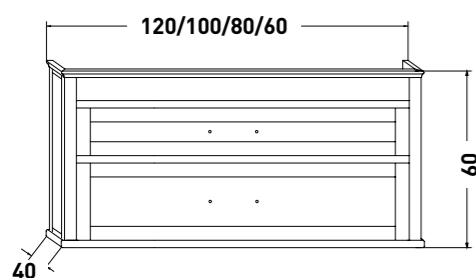

AMBRA

**RICERCA DEL GIUSTO EQUILIBRIO.
LA RISPOSTA ALLE ESIGENZE DI SPAZIO E PROPORZIONI.
COMPATTEZZA, CAPIENZA E FUNZIONALITÀ SI CONDENSANO
PERFETTAMENTE IN 40 CM DI PROFONDITÀ.**

THE PURSUIT OF THE RIGHT BALANCE.
THE ANSWER TO THE NEEDS OF SPACE AND PROPORTIONS.
COMPACTNESS, CAPACITY AND FUNCTIONALITY PERFECTLY
LIVE WITHIN THESE 40CM DEPTH.

ELEMENTI/ELEMENTS

**BASI PORTA LAVABO
CON CASSETTO/CESTONE
A CHIUSURA ASSISTITA** 120/100/80/60 - H 60 CM
WASHBASIN SUPPORT BASES
WITH DOORS/DRAWERS FEATURING
ASSISTED-SOFT CLOSING SYSTEM

LAVABI CERAMICA BIANCA
WHITE CERAMIC WASHBASINS

MINI LIGHT 100/80/60

**MINI LIGHT 120
DOPPIA VASCA**
DOUBLE WASHBASIN