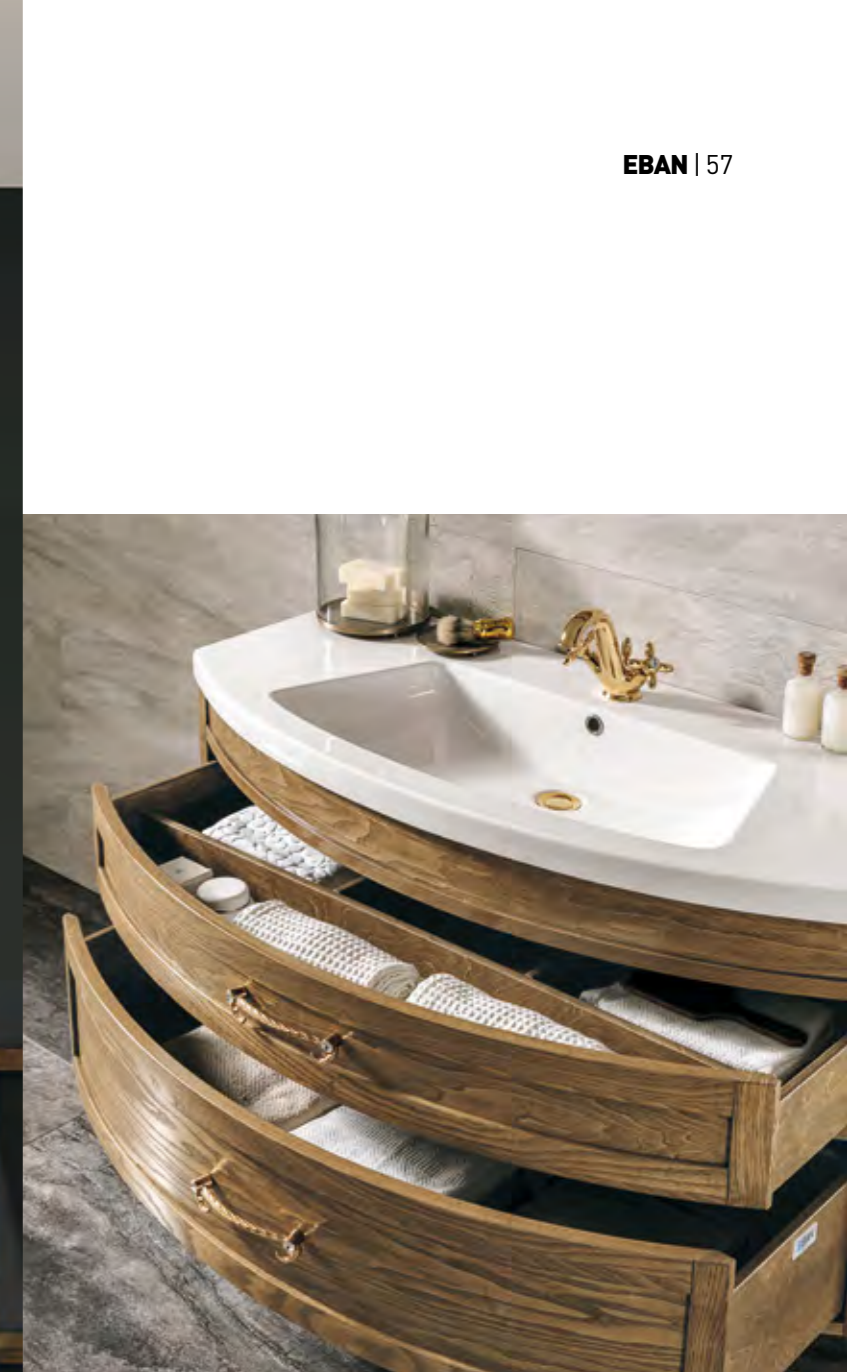

#115 GLORIA

FINITURA TUNDRA.
BASE DA 120 CON CASSETTO/CESTONE, LAVABO CURVO IN
CERAMICA. SPECCHIERA KING IN ORO ANTICATO.

ACCESSORI E MANIGLIE VICTORIA ORO CON STRASS,
APPLIQUE DIADEMA, PANCA ANGELICA IN FINITURA ORO.

TUNDRA FINISH.
120 BASE WITH DRAWER/BASKET, CURVO CERAMIC
WASHBASIN. ANTIQUE GOLD KING MIRROR.

GOLD ACCESSORIES AND VICTORIA HANDLES WITH STRASS,
DIADEMA LAMP AND ANGELICA BENCH WITH GOLD FINISH.