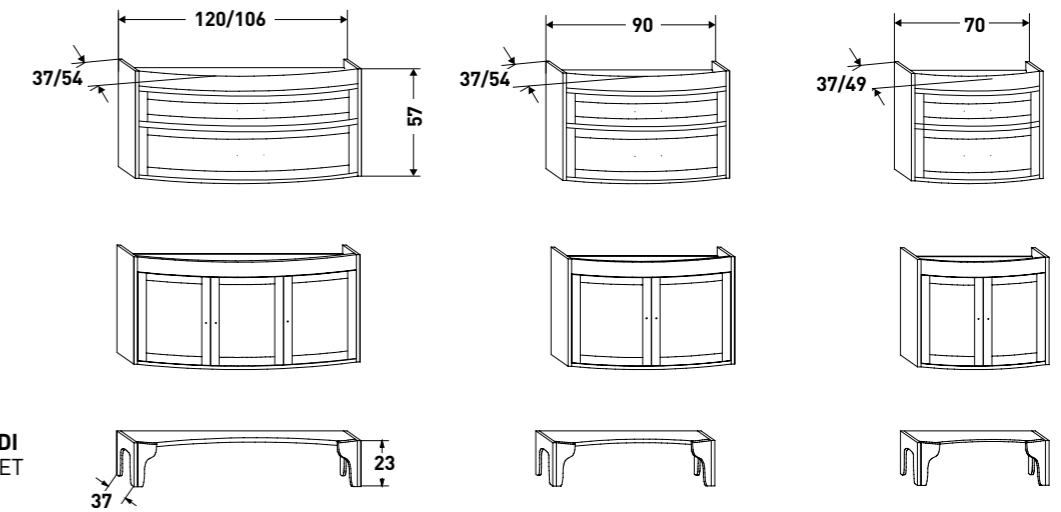

(A) BASI/BASES

**(E) BASE CON PIEDI
BASE WITH FEET**

**(B) COLONNE
WALL-MOUNTED UNITS
DOMITILLA**