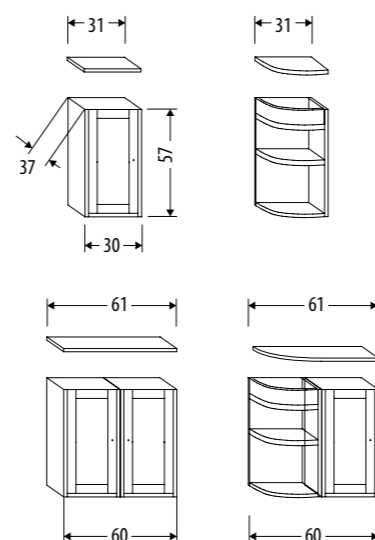

MODULO MODUL	ANTA DX/RH DOOR	FMAGS030-D
	ANTA SX/ LH DOOR	FMAGS030-S
	A GIORNO DX/ OPEN RH	FMGGS030-D
	A GIORNO SX/ OPEN LH	FMGGS030-S
TOP IN LEGNO WOOD TOP	30 CM	FACTPKM305-
	60 CM_DOPPIA/ DOUBLE	FACTPKM605
	30 CM _ANGOLIERA DX/ RH CORNER PIECE	FACTPKM305AD
	30 CM _ANGOLIERA SX/ LH CORNER PIECE	FACTPKM305AS
	60 CM BASETTA E ANGOLIERA COMPONIBILE DX RH MODULAR BASE/CORNER PIECE	FACTPKM605AD
	60 CM BASETTA E ANGOLIERA COMPONIBILE SX LH MODULAR BASE/CORNER PIECE	FACTPKM605AS