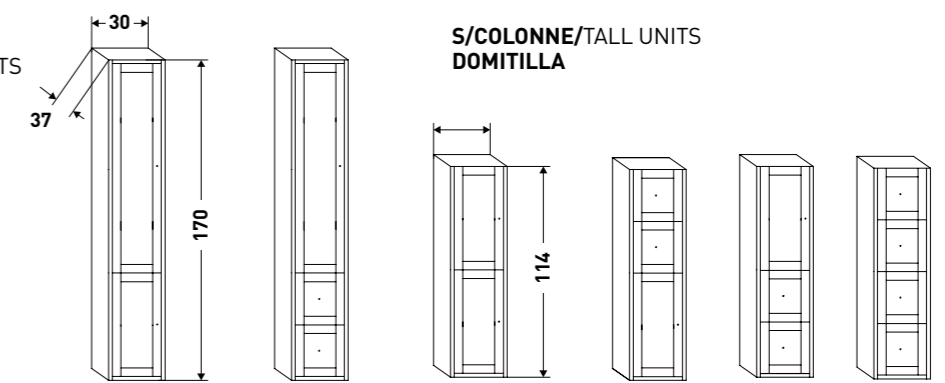

BASI CON PIEDI
FEET BASES

DIM. 120-106-90-70-30 CM

(A) BASI/BASES

**(E) BASE CON PIEDI
BASE WITH FEET**

**(B) COLONNE
WALL-MOUNTED UNITS
DOMITILLA**

**S/COLONNE/TALL UNITS
DOMITILLA**

**(C) MODULI
MODULES**