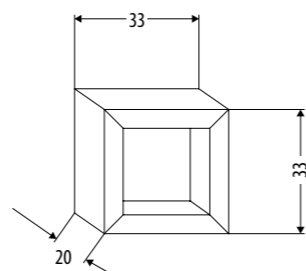

BUTTERFLY

PENSILE LEGNO CON ANGOLO A 45°.
DISPONIBILE IN TUTTE LE FINITURE
DI SERIE O A RICHIESTA.
WALL-MOUNTED CUPBOARDS
WITH 45° ANGLE. AVAILABLE IN ALL
FINISHING SERIES AND ON DEMAND.

COD. FPNBT033-