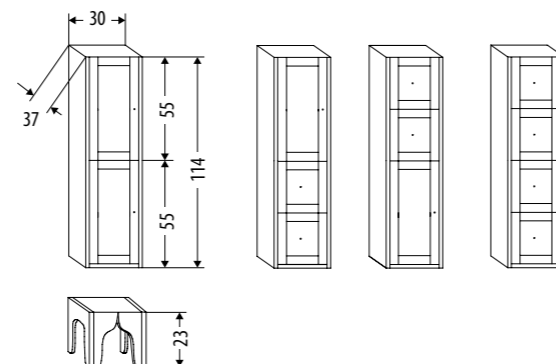

2 ANTE/2 DOOR

ANTA DX/RH DOOR FKMDT114-D

ANTA SX/ LH DOOR FKMDT114-S

ANTA SUPERIORE
CASSETTI INFERIORI
UPPER DOOR
LOWER DRAWERS

ANTA DX/RH DOOR FKMDT114CI-D

ANTA SX/ LH DOOR FKMDT114CI-S

ANTA INFERIORE
CASSETTI SUPERIORI
LOWER DOOR
UPPER DRAWERS

ANTA DX/RH DOOR FKMDT114CS-D

ANTA SX/ LH DOOR FKMDT114CS-S

4 CASSETTI/4 DRAWERS

FKMDT114C4-

BASE PER PIEDI/FEET BASES

FACPKM305