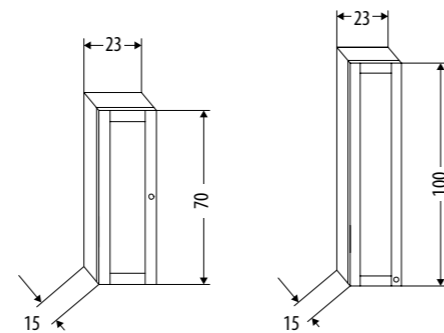

PENSILI CON ANTA LEGNO A CHIUSURA ASSISTITA.
DISPONIBILE IN TUTTE LE FINITURE DI SERIE O A RICHIESTA.
WALL-MOUNTED CUPBOARDS WITH WOOD DOOR AND ASSISTED SOFT CLOSING SYSTEM.
AVAILABLE IN ALL FINISHING SERIES AND ON DEMAND.

NINA & EMMA

NINA H 70 CM	ANTA DX/RH DOOR	FPNNN023-
	ANTA SX/ LH DOOR	FPNNN023S
EMMA H 100 CM	ANTA DX/RH DOOR	FPNEM023D
	ANTA SX/ LH DOOR	FPNEM023S