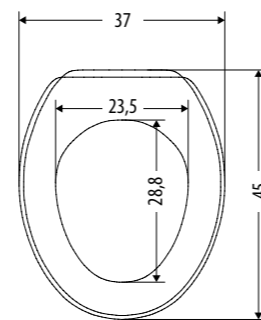

COPRIWATER LEGNO WOOD TOILET SEAT

Fuori produzione
Out-of-production

ELEMENTS	COD.
BIANCO ASSOLUTO/PURE WHITE	FCWUN--BA
GRIGIO ARDESIA/ SLATE GREY	FCWUN--GA
NOCE/NUT	FCWUN---N
PERGAMON	FCWUN--PG
TORTORA/ SAHARA	FCWUN---T

COPRIWATER RESINA BIANCHI WHITE RESIN TOILET SEATS

AZZURRA

DIANA_COD. FCWDN

Fuori produzione
Out-of-production

ELIOS_COD. FCWEL

CATALANO

CANOVA_COD. FCWCV

Fuori produzione
Out-of-production

TISSI_COD. FCWTI

CESAME

ARETUSA_COD. FCWAR

Fuori produzione
Out-of-production

SINTESI_COD. FCWSN

DOLOMITE

CLODIA_COD. FCWCD

Fuori produzione
Out-of-production

RIO_COD. FCWRO

IDEAL STANDARD

CALLA_COD. FCWCL

Fuori produzione
Out-of-production

CONCA_COD. FCWCN

TESI_COD. FCWTS

POZZI GINORI

COLIBRI'_COD. FCWCB

Fuori produzione
Out-of-production

EASY2_COD. FCWES

SERIE 500_COD. FCW50

SQUARE_COD. FCWSQ

YDRA_COD. FCWYD