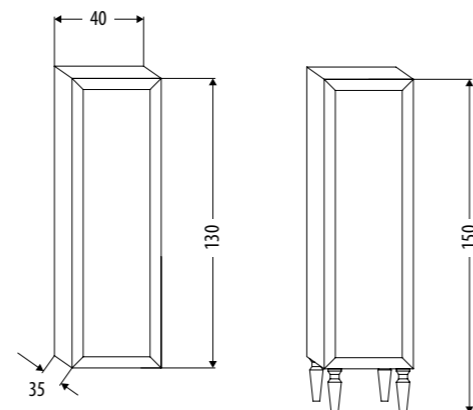

**VETRINE SOSPESE CON ANTA
A CHIUSURA ASSISTITA.**
DISPLAY CABINETS WALL-HUNG
WITH DOOR ASSISTED SOFT
CLOSING SYSTEM.

TURANDOT

VETRINA	ANTA DX/RH DOOR	FKMTR140D
DISPLAY CABINET	ANTA SX/ LH DOOR	FKMTR140S
4_PIEDI/FEET		FACPDTS--