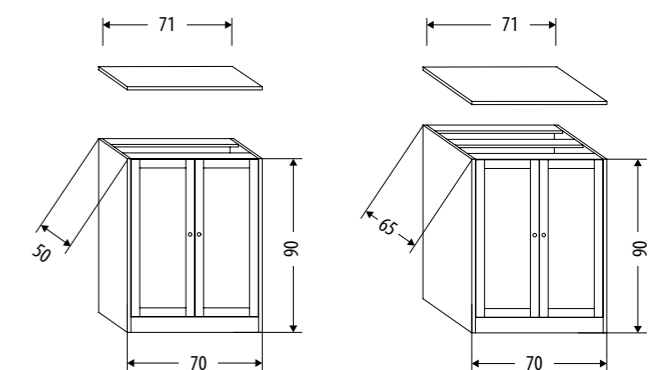

BASE COPRILAVATRICE WASHING-MACHINE COVER	50 CM PROFONDITÀ /DEPTH	FBSCLO51-
	65 CM PROFONDITÀ /DEPTH	FBSCLO66-
TOP IN LEGNO WOOD TOP	51 CM PROFONDITÀ /DEPTH	FACTPCL051-
	66 CM PROFONDITÀ /DEPTH	FACTPCL066-