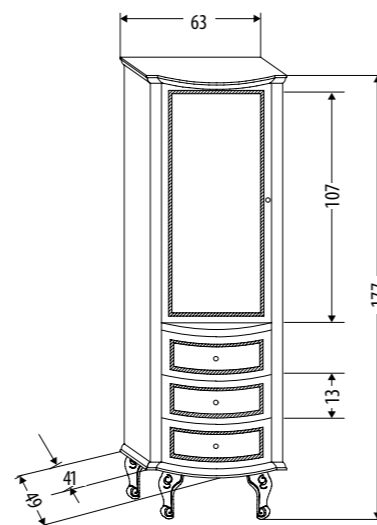

**VETRINA IN FRASSINO INTAGLIATO E CASSETTI CON GUIDE.
DISPONIBILE IN TUTTE LE FINITURE CON DECORO
A MANO IN ORO, ARGENTO E MARRONE.
DISPLAY CABINET CARVED ASH AND DRAWERS WITH
RUNNER SYSTEM. AVAILABLE IN ALL FINISHING.
BROWN, SILVER AND WHITE HAND-APPLIED DECORATION.**

SOFIA

VETRINA

FKMSF-

**SU RICHIESTA APERTURA ANTA DESTRA/SINISTRA
ON DEMAND WITH LEFT OR RIGHT OPENING**