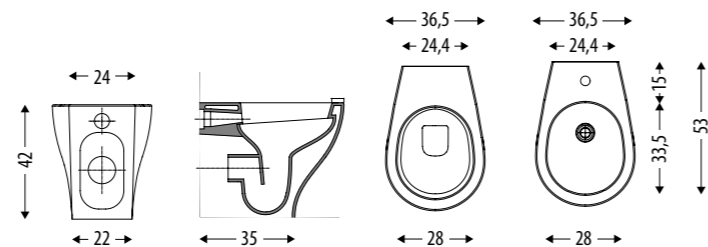

FANTASY & SQUARE

ELEMENTO ELEMENT	COD. CROMO/ CHROME
FANTASY_6 W	FAPFN----CR
SQUARE_6 W	FAPSQ----CR

FLY

VASO/TOILET	FVSFL-S
BIDET	FBDFL-S
COPRIWATER BIANCO WHITE TOILET SEATS	FCWFL-B

REGENT

VASO/TOILET	FVSRG-T
BIDET	FBDRG-T
COPRIWATER BIANCO WHITE TOILET SEATS	FCWRG-B