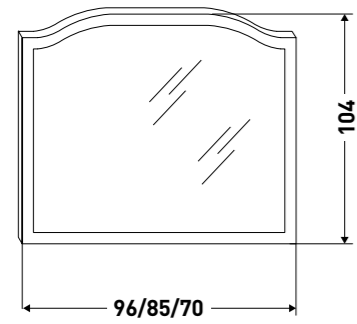

FINITURA NOCE PER LA BASE DA 80, LAVABO MINI-LIGHT IN CERAMICA.
SPECCHIERA DESIGNO, PENSILI EMMA E MENSOLE.
MANIGLIE QUADRO CROMO E POMELLI TONDO CROMO.

NUT FINISH FOR THE 80 BASE, MINI-LIGHT CERAMIC WASHBASIN.
DESIGNO MIRROR, EMMA WALL-MOUNTED CUPBOARDS AND SHELVES.
QUADRO CHROME HANDLES AND TONDO CHROME KNOBS.