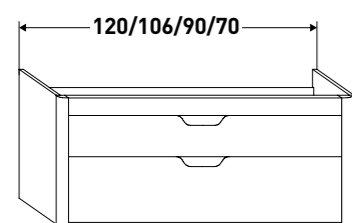

GIOIA & LETIZIA

APPROCCIO MINIMAL-CHIC. SOBRIETÀ, VERSATILITÀ, LEGGEREZZA NELLA SOLUZIONE COMPOSITIVA, GRAZIE A COMPLEMENTI, COLONNE E SEMI COLONNE IN SOSPENSIONE (PREVISTA ANCHE L'OPZIONE CON LA BASE PER PIEDI).

MINIMAL-CHIC APPROACH. SOBRIETY, VERSATILITY, LIGHTNESS LIVE IN THE COMPOSITION, THANKS TO THE ACCESSORIES, WALL-MOUNTED TALL UNITS AND UNITS (BASE FOR FEET ALSO PROVIDED).

ELEMENTI/ELEMENTS

BASI PORTA LAVABO CON ANTE/CASSETTI A CHIUSURA ASSISTITA
WASHBASIN SUPPORT BASES WITH DOORS/DRAWERS FEATURING ASSISTED SOFT CLOSING SYSTEM

LETIZIA_DIM. 120-106 CM
2 ANTE/2 CASSETTI
2 DOORS/2 DRAWERS

LETIZIA_DIM. 90/70 CM
2_ANTE/ DOORS

GIOIA_120/106/90/70 CM
2_CASSETTI/ DRAWERS

LAVABO/WASHBASIN

QUBO
121-106-91-71 CM

DANDY CM 58x37x15

NICE CM 50x40x18

PIROGA CM 65x38x15,5

QUBO CM 70x40x16

SOFTLY CM 60x43x17

LAVABI_APOGGIO CERAMICA BIANCA
WASHBASINS_COUNTERTOP WHITE CERAMIC

SOFTLY C/FORO RUBINETTO/ WITH TAP HOLE
CM 60x43x17

SENSO CM DIAM. Ø 38 x15

URANO CM 60x39x14

A SCELTA DEL CLIENTE
ACCORDING TO CUSTOMER CHOICE

EBANTECH

TOP
DIM. 122-108-92-72 CM

PIETRA NATURALE*
NATURAL STONE

*AZZURRA
LAVABO SOTTOPIANO
UNDERCOUNTER WASHBASIN

PIETRA TECNICA*
TECHNICAL STONE

QUARZO/ QUARTZ*

TOP LEGNO PER LAVABI APOGGIO
WOOD TOP FOR COUNTERTOP

BASI CON PIEDI
FEET BASES

DIM. 120-106-90-70 CM