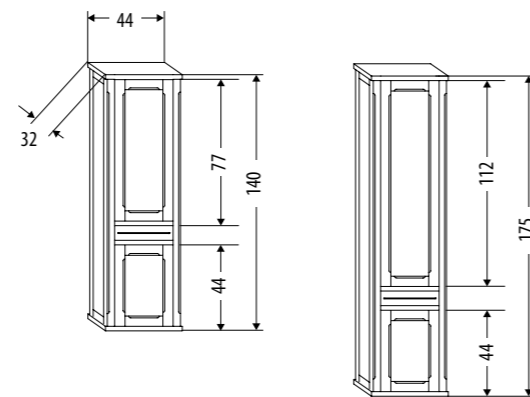

MELITA 140/175

MELITA 140	ANTA DX/RH DOOR	FKMME140-
	ANTA SX/ LH DOOR	FKMME140S
MELITA 175	ANTA DX/RH DOOR	FKMME175-
	ANTA SX/ LH DOOR	FKMME175S

**VETRINE SOSPESE CON ANTA
A CHIUSURA ASSISTITA.**
DISPLAY CABINETS WALL-HUNG
WITH DOOR ASSISTED SOFT
CLOSING SYSTEM.