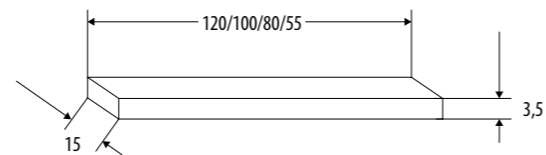

SPESSORE/DEPTH: 3,5 CM

MENSOLE/SHELVES

120 CM_ MENSOLA/SHELF	FKMMS120-
100 CM_ MENSOLA/SHELF	FKMMS100-
80 CM_ MENSOLA/SHELF	FKMMS080-
55 CM_ MENSOLA/SHELF	FKMMS055-

COMPLETE DI ATTACCHI A SCOMPARSA
WITH INVISIBLE FIXING CONNECTIONS