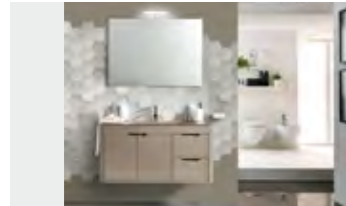

GIOIA & LETIZIA

DETTAGLIO COMPOSIZIONI

COMPOSITIONS DETAILS

LETIZIA_#129

Base 106: Ante e Cassetti Tortora
Top: Cristallo Cm 106-Tortora
Specchiera: Filo Lucido-Cm 97x70
App. da specchio: Enrica Led Cromo
Mensola: Cm 120/55-Bianco Assoluto
Accessori: Combi Cromo + EbanTech
Sanitari/Copriwater: Fly

106 base: Sahara with Doors and Drawers
Top: Crystal Cm 106-Sahara
Mirror: Unframed-Cm 97x70
Mirror lamp: Enrica Led-Chrome
Shelf: Cm 120/55-Pure White
Accessories: Combi Chrome + EbanTech
Sanitary ware/Toilet seat: Fly