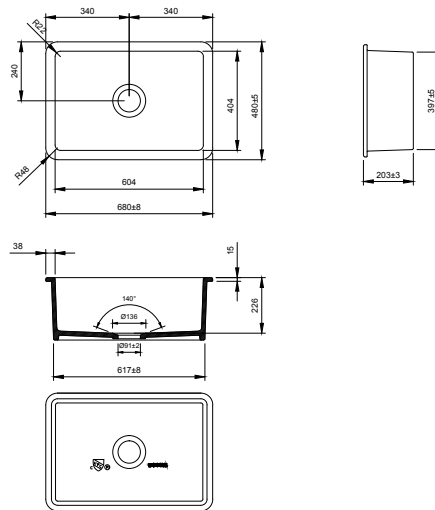

1360

Tezgah Altı Mutfak Eviyesi 81 cm
Undermount/Drop in Kitchen Sink 81cm
Lavello Sottopiano 81cm

1361

Tezgah Altı Mutfak Eviyesi 47 cm
Undermount/Drop in Round Kitchen Sink 47 cm
Lavello Sottopiano Tondo 47 cm

1362

Tezgah Altı Mutfak Eviyesi 81 cm
Undermount/Drop in Kitchen Sink 81cm
Lavello Sottopiano 81cm