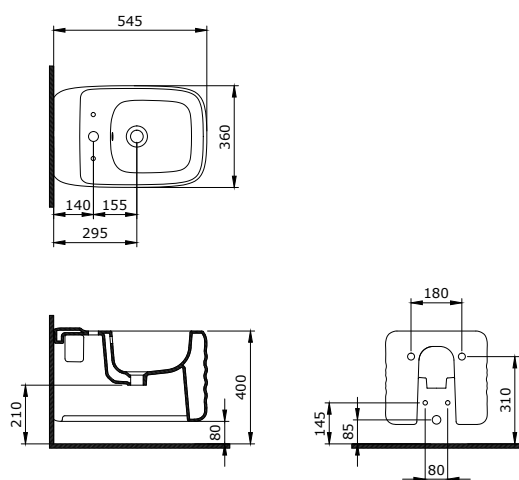

New Age Asma Klozet
New Age Wall Hung Toilet
New Age Vaso Sospeso

1410-001-0120

New Age Asma Bide
New Age Wall Hung Bidet
New Age Bidet Sospeso

1411-001-0125

New Age Lavabo 55 cm
New Age Bowl 55 cm
New Age Lavabo da Appoggio 55 cm