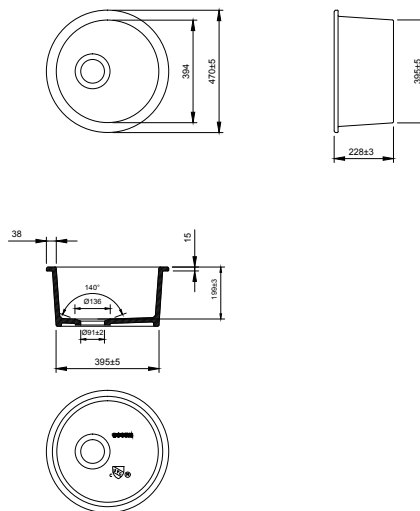

1360

Tezgah Altı Mutfak Eviyesi 81 cm
Undermount/Drop in Kitchen Sink 81cm
Lavello Sottopiano 81cm