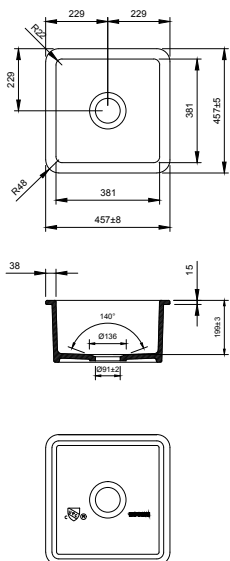

1359

Tezgah Altı Mutfak Eviyesi 45 cm
Undermount/Drop in Kitchen Sink 45 cm
Lavello Sottopiano 45 cm