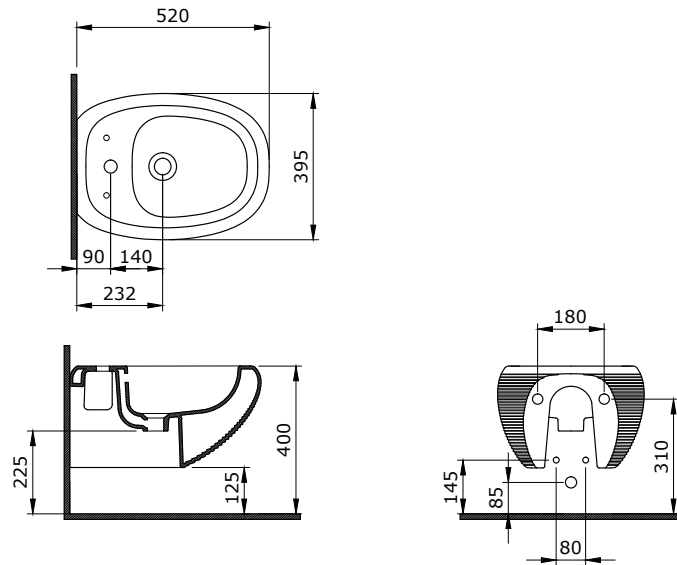

1413-001-0120

Strata Asma Bide
Strata Wall Hung Bidet
Strata Bidet Sospeso