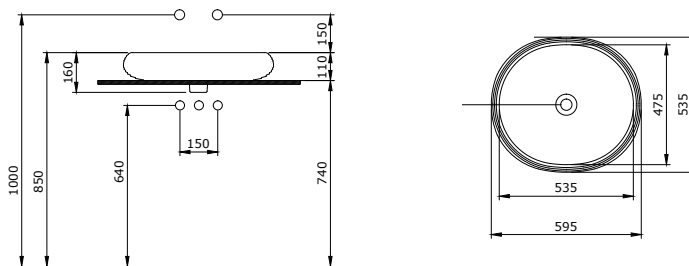

1414-001-0125

Strata Lavabo 60 cm
Strata Bowl 60 cm
Strata Lavabo da Appoggio 60 cm