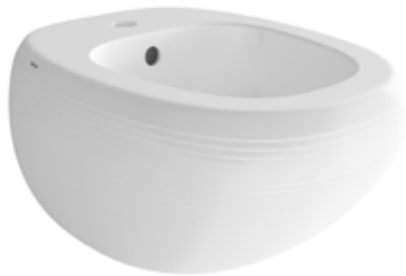

1413-001-0120

Strata Asma Bide
Strata Wall Hung Bidet
Strata Bidet Sospeso