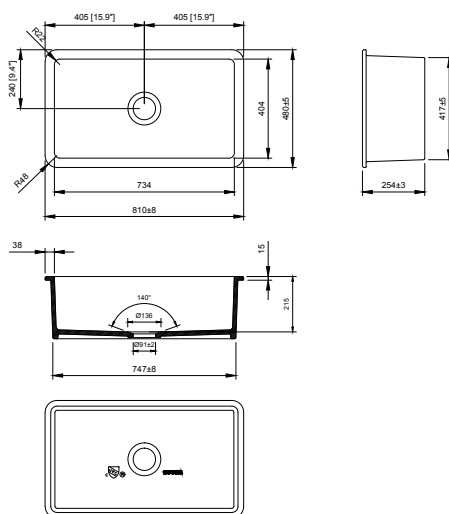

1361

Tezgah Altı Mutfak Eviyesi 47 cm
Undermount/Drop in Round Kitchen Sink 47 cm
Lavello Sottopiano Tondo 47 cm