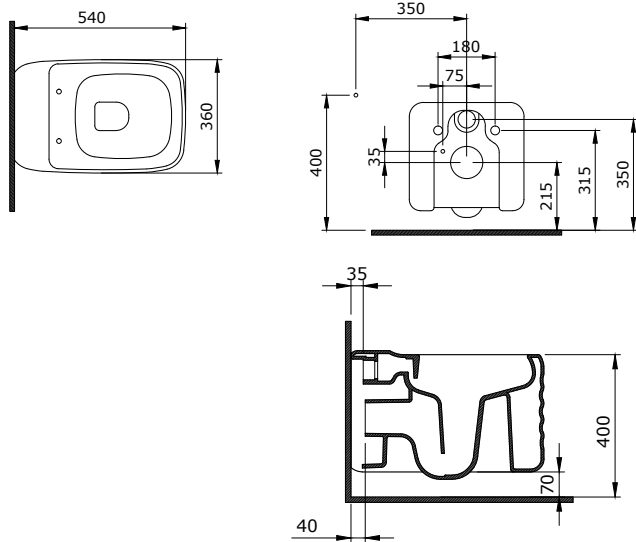

1409-001-0129

New Age Asma Klozet
New Age Wall Hung Toilet
New Age Vaso Sospeso