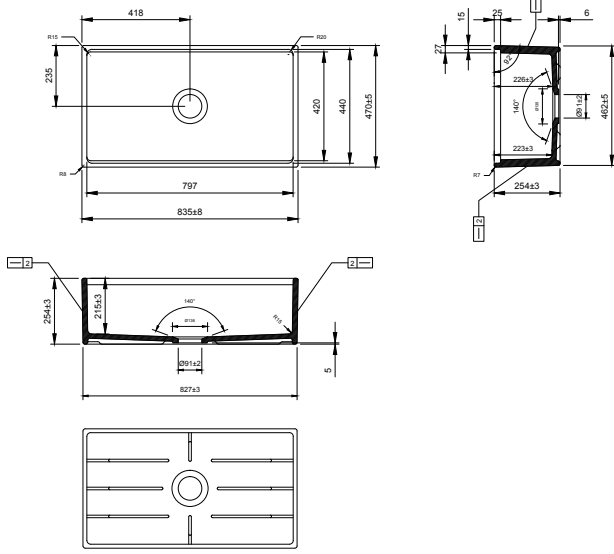

1504

Tezgah Önü Mutfak Eviyesi 91 cm
Apron Front Single Bowl Kitchen Sink 91 cm
Con Vasca Singola Frontale 91 cm