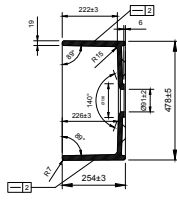

1356

Tezgah Önü Mutfak Eviyesi 68 cm
Apron Front Single Bowl Kitchen Sink 68 cm
Con Vasca Singola Frontale 68 cm

1358

Tezgah Altı Mutfak Eviyesi 30 cm
Undermount/Drop in Kitchen Sink 30 cm
Lavello Sottopiano 30 cm

1359

Tezgah Altı Mutfak Eviyesi 45 cm
Undermount/Drop in Kitchen Sink 45 cm
Lavello Sottopiano 45 cm