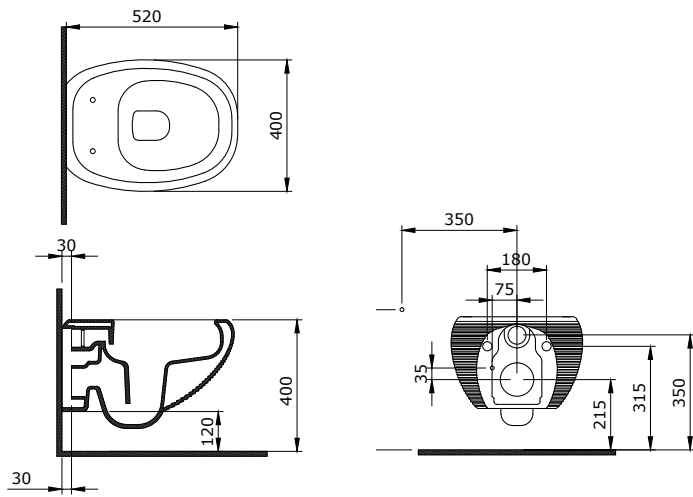

New Age Asma Klozet
New Age Wall Hung Toilet
New Age Vaso Sospeso

1410-001-0120

New Age Asma Bide
New Age Wall Hung Bidet
New Age Bidet Sospeso

1411-001-0125

New Age Lavabo 55 cm
New Age Bowl 55 cm
New Age Lavabo da Appoggio 55 cm