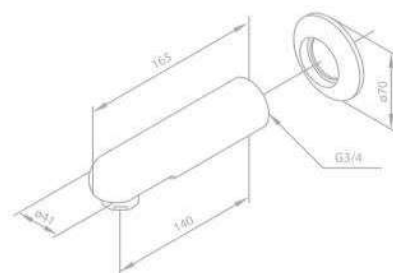

Spout 140 mm

Product No.: 28037.00

Finish: Chrome

Standard Features:

Diverter

3/4" connection