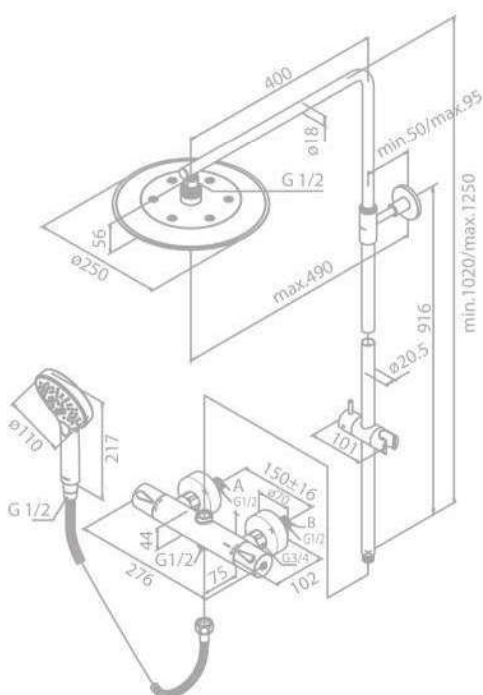

Standard 150 mm centers

Wall plates & eccentric unions

Integrated diverter

250 mm head shower and hand shower

Note: Telescopic bar adjustable in height from
1020 mm up to 1250 mm.

Available from April

SKY

NEW
SERIES