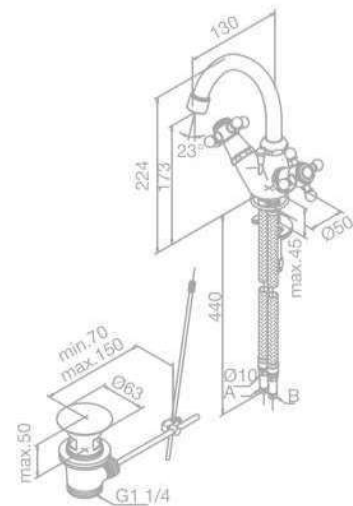

Basin Mixer

Product No.: 37020.00

Finish: Chrome

Standard Features:

Ceramic head part

Pop up waste

Swivel spout