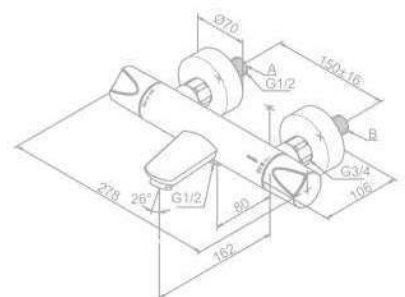

Standard Features:

- Ceramic cartridge
- 1/2" connection for hand shower hose
- Standard 150 mm centers
- Wall plates & eccentric unions
- Diverter in handle