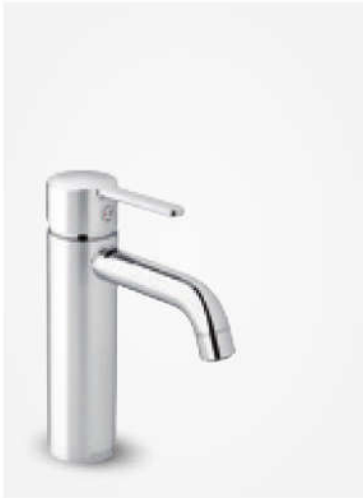

Note: Available from April

Basin Mixer - small with sidespray

Product No.: 74030.00

Finish: Chrome

Standard Features:

Ceramic cartridge
6 l/min aerator

Note: Available from April

SILHOUET