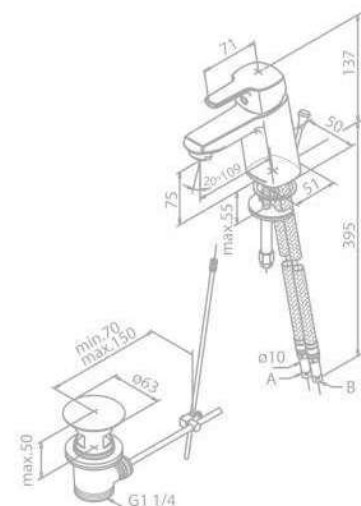

PINE

Basin Mixer

Product No.: 17630.00

Finish: Chrome

Standard Features:

- Ceramic cartridge
- 6 l/min aerator
- Swivel spout
- 120° swivel limitation

Basin Mixer

Product No.: 17021.00

Finish: Chrome

Standard Features:

- Ceramic cartridge
- 6 l/min aerator

Basin Mixer

Product No.: 17821.00

Finish: Chrome

Standard Features:

- Ceramic cartridge
- 6 l/min aerator
- Pop up waste