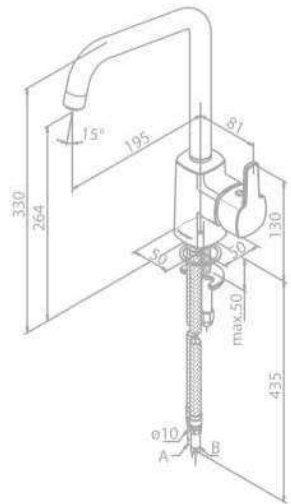

Kitchen Mixer

Product No.: 17061.00
Finish: Chrome

Standard Features:
Ceramic cartridge
8 l/min aerator
Swivel spout
120° swivel limitation
Dishwasher shut off valve