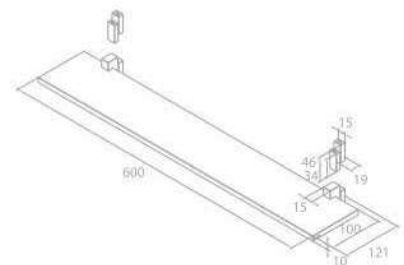

Standard Features:

Set includes 2 mirror holders,
2 "shelf and mirror" holders and 1 shelf