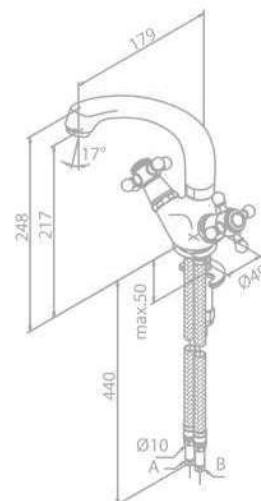

Ceramic head part

Swivel spout

Kitchen Mixer

Product No.: 37008.00

Finish: Chrome

Standard Features:

Ceramic head part

Swivel spout