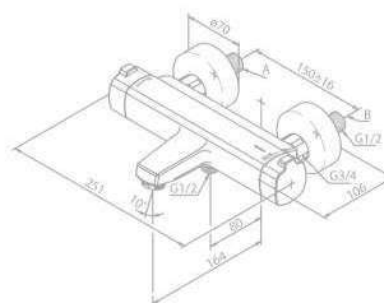

Standard Features:

- Ceramic cartridge
- 1/2" connection for hand shower hose
- Standard 150 mm centers
- Wall plates & eccentric unions
- Diverter in handle