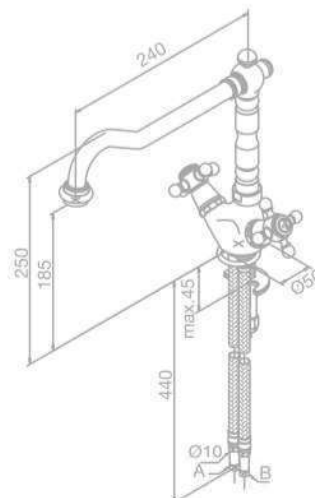

Kitchen Mixer

Product No.: 37005.00

Finish: Chrome

Standard Features:

Ceramic head part

Swivel spout