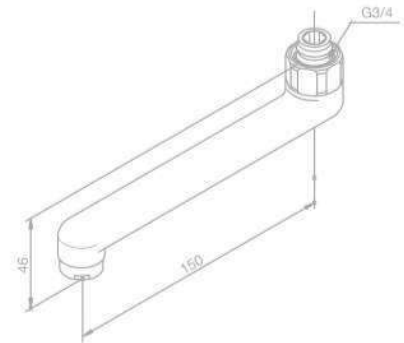

Standard Features:

180 mm swivel spout with aerator

PRODUCT ACCESSORIES

Swivel spout 150 mm

Product No.: 48076.00

Finish: Chrome

Standard Features:

150 mm swivel spout with aerator