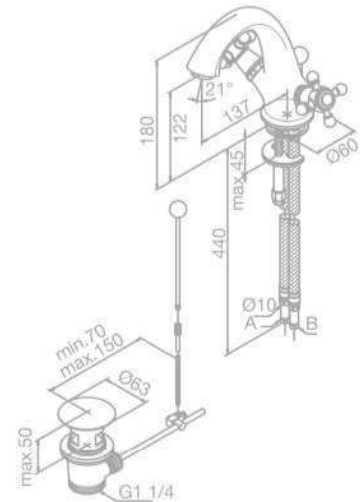

Bidet Mixer

Product No.: 37035.00

Finish: Chrome

Standard Features:

Ceramic head part

Pop up waste