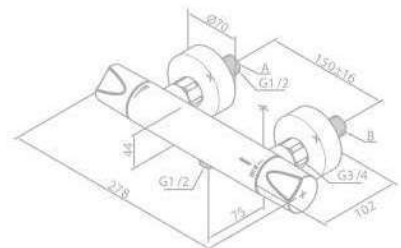

Standard Features:

- Ceramic cartridge
- 1/2" connection for hand shower hose
- Standard 150 mm centers
- Wall plates & eccentric unions