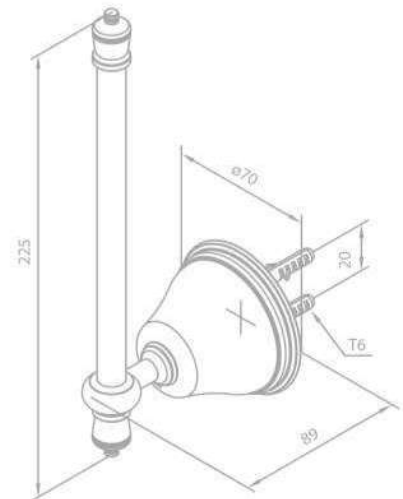

TRADITION

Spare toilet roll holder

Product No.: 37317.00

Finish: Chrome

Spare toilet roll holder

Product No.: 37317.77

Finish: Polished Brass