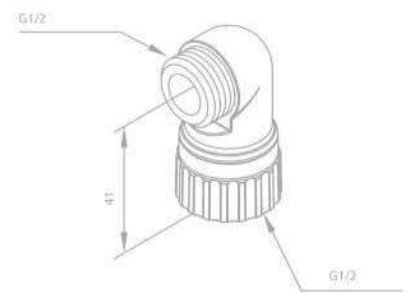

Standard Features:

Outlet bend for thermostatic mixer