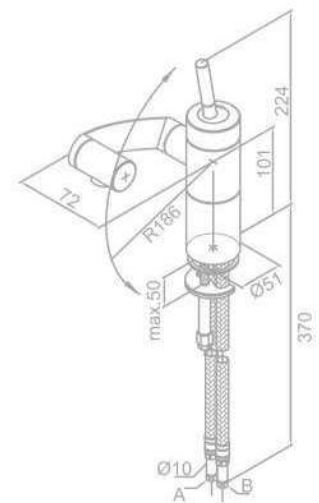

ARC

Basin/Bidet Mixer

Product No.: 29021.00

Finish: Chrome

Standard Features:

- Ceramic cartridge
- Adjustable aerator
- 3 way rotational movement