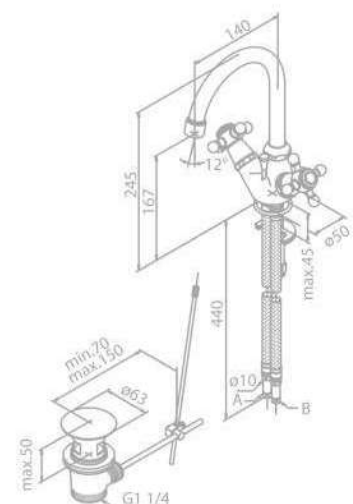

TRADITION

Basin Mixer

Product No.: 37010.00

Finish: Chrome

Standard Features:

Ceramic head part

Pop up waste

Basin Mixer

Product No.: 37013.00

Finish: Chrome

Standard Features:

Ceramic head part

Pop up waste

Swivel spout

Basin Mixer

Product No.: 37020.00

Finish: Chrome

Standard Features:

Ceramic head part

Pop up waste

Swivel spout