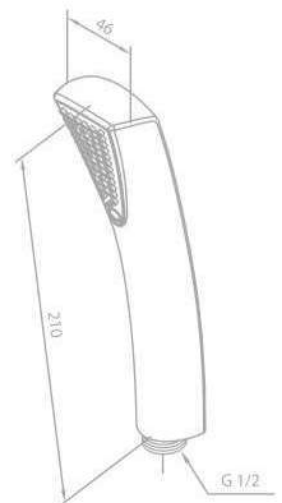

HAND SHOWERS

Fair Jet

Product No.: 76672.00

Finish: Chrome

Standard Features:

1 spray mode

Fair Jet Plus

Product No.: 76673.00

Finish: Chrome

Standard Features:

3 spray modes

Rowan

Product No.: 76677.00

Finish: Chrome

Standard Features:

1 spray mode