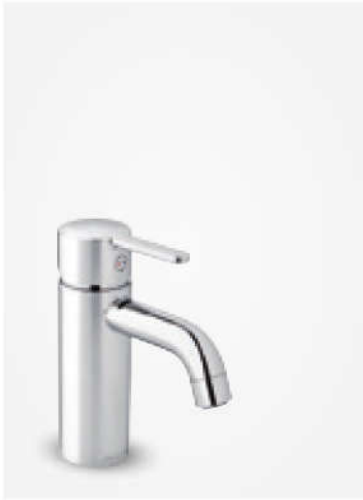

Ceramic cartridge

Swivel spout

SILHOUET

**NEW
SERIES**
AVAILABLE
FROM APRIL

SILHOUET

Basin Mixer - small

Product No.: 74021.00

Finish: Chrome