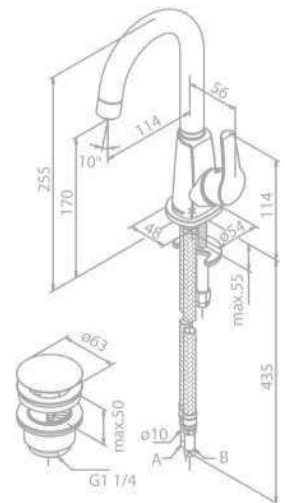

- Ceramic cartridge
- Swivel spout
- 120° swivel limitation

Piccolo Basin Mixer

Product No.: 67721.00

Finish: Chrome

Standard Features:

- Ceramic cartridge
- Pop up waste with click-function
- Swivel spout
- 120° swivel limitation