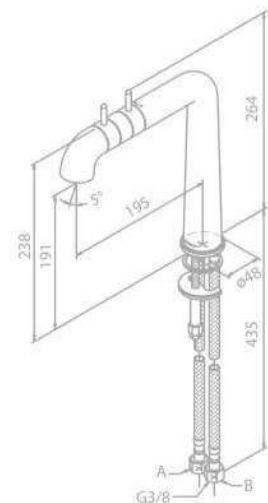

Standard Features:

Ceramic head part
Adjustable aerator
Swivel spout
120° swivel limitation

Kitchen Mixer

Product No.: 73000.66

Finish: Steel

Standard Features:

Ceramic head part
Adjustable aerator
Swivel spout
120° swivel limitation