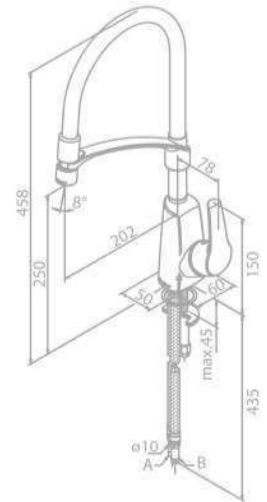

Pro, Kitchen Mixer

Product No.: 67158.00

Finish: Chrome

Standard Features:

- Ceramic cartridge
- Swivel spout
- 120° swivel limitation
- Flexible spout
- Dishwasher shut off valve