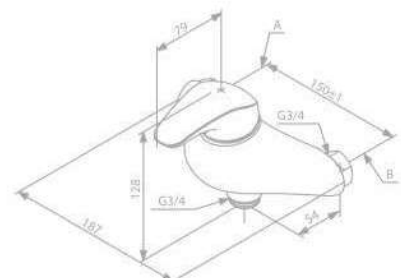

Kitchen Mixer - wall mounted

Product No.: 10350.00

Finish: Chrome

Standard Features:

- Ceramic cartridge
- 3/4" connection
- Standard 150 mm centers

Note: Spouts to be ordered separately

TITAN

Kitchen Mixer