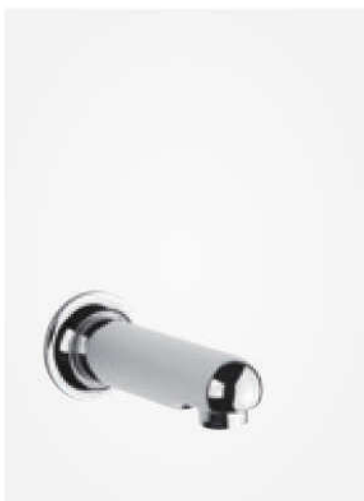

Spout 140 mm

Product No.: 28003.00

Finish: Chrome

Standard Features:

Diverter

1/2" connection for hand shower hose

1/2" connection

Spout 140 mm