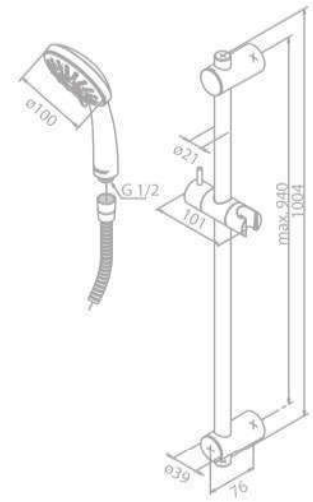

Kudos Plus

Product No.: 76670.00

Finish: Chrome

Standard Features:

1750 mm shower hose in plastic

Flexible fastening in top of the rail

5 spray modes