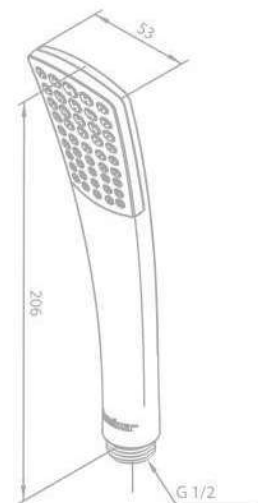

HAND SHOWERS

Pine

Product No.: 76665.00

Finish: Chrome

Standard Features:

3 spray modes

Plus

Product No.: 76562.00

Finish: Chrome

Standard Features:

3 spray modes

Slate

Product No.: 76657.74

Finish: Chrome/Black

Standard Features:

1 spray mode