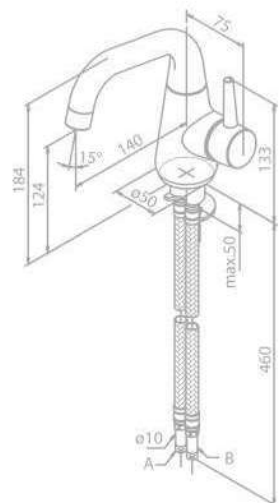

Basin Mixer Extension

Product No.: 34790.00
Finish: Chrome

BELL

Basin Mixer

Product No.: 90857.00

Finish: Chrome

Standard Features:

- Ceramic head part
- Swivel spout
- 120° swivel limitation