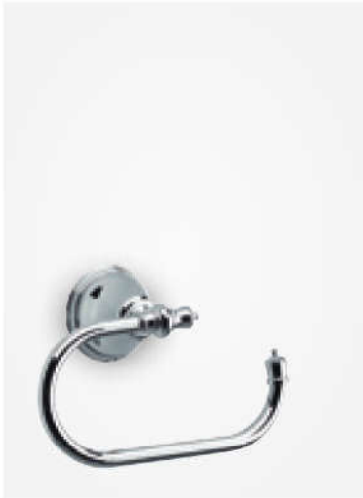

TRADITION

Toilet roll holder

Product No.: 37307.00

Finish: Chrome