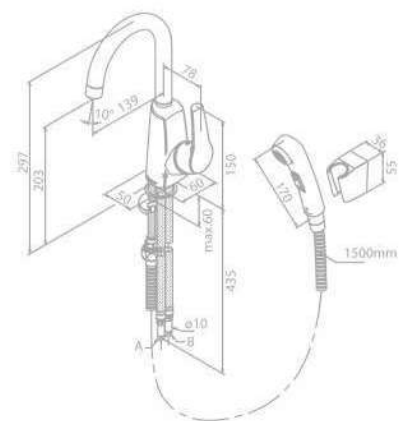

ROWAN

Bidet Mixer

Product No.: 67831.00

Finish: Chrome

Standard Features:

Ceramic cartridge

Pop up waste

Basin Mixer with sidespray

Product No.: 67030.00

Finish: Chrome

Standard Features:

Ceramic cartridge

Basin Mixer with sidespray

Product No.: 67633.00

Finish: Chrome

Standard Features:

Ceramic cartridge

Swivel spout