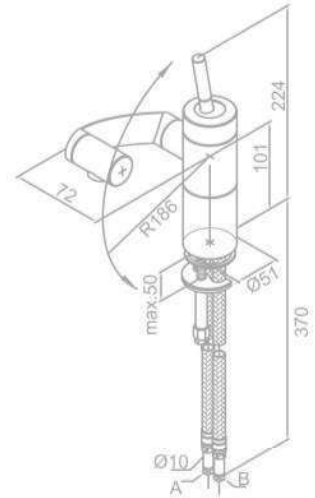

Basin/Bidet Mixer

Product No.: 29821.00

Finish: Chrome

Standard Features:

- Ceramic cartridge
- Adjustable aerator
- Pop up waste with click-function
- 3 way rotational movement