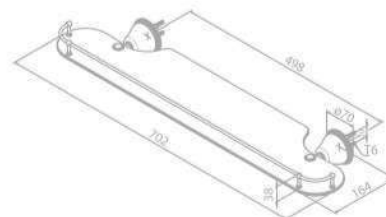

Product No.: 37340.00

Finish: Chrome

TRADITION

Glass shelf

Product No.: 37311.00

Finish: Chrome

Toilet brush and holder

Product No.: 37312.00