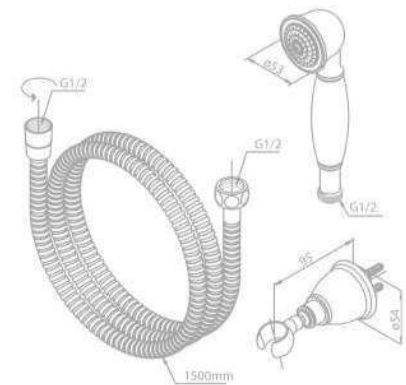

- 1250 mm Easyflex silver shower hose
- Adjustable wall bracket
- 3 spray modes

Tradition

Product No.: 76514.00

Finish: Chrome

Standard Features:

- 1500 mm shower hose in metal
- Adjustable wall bracket
- 1 spray mode