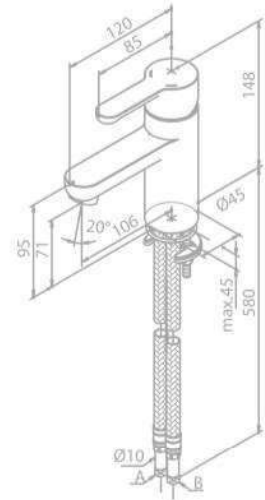

Basin Mixer

Product No.: 35821.00

Finish: Chrome

Standard Features:

Ceramic cartridge

Pop up waste with click-function