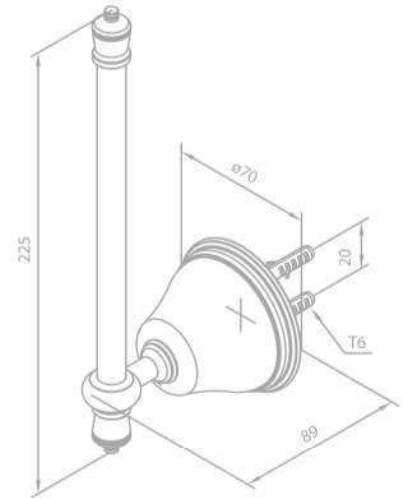

Spare toilet roll holder

Product No.: 37317.77

Finish: Polished Brass