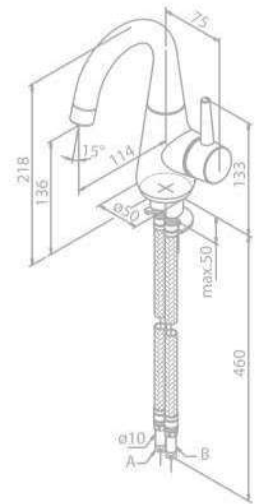

Basin Mixer

Product No.: 90827.00

Finish: Chrome

Standard Features:

- Ceramic cartridge
- Swivel spout
- 120° swivel limitation
- Pop up waste with click-function