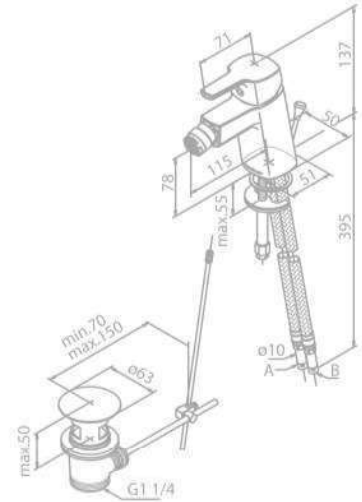

- Ceramic cartridge
- 6 l/min aerator
- Pop up waste

Shower Mixer

Product No.: 17200.00

Finish: Chrome

Standard Features:

- Ceramic cartridge
- 1/2" connection for hand shower hose
- Standard 150 mm centers
- Wall plates & eccentric unions