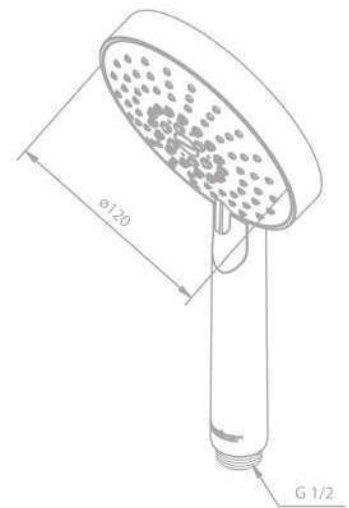

3 spray modes

Kudos Plus

Product No.: 76659.00

Finish: Chrome

Standard Features:

5 spray modes

HAND SHOWERS

Tube