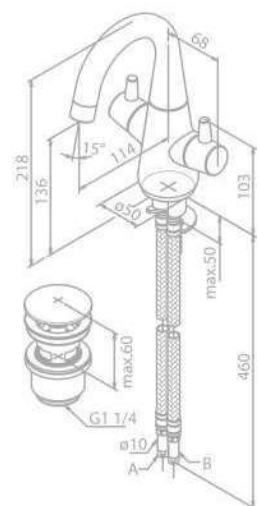

BELL

Basin Mixer

Product No.: 90997.00

Finish: Chrome

Standard Features:

- Ceramic head part
- Swivel spout
- 120° swivel limitation
- Pop up waste with click-function