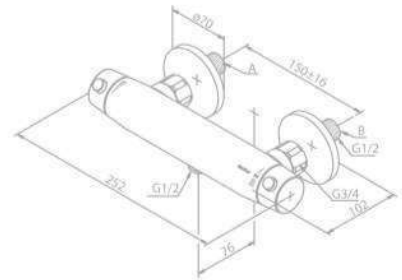

Standard Features:

- Ceramic cartridge
- 1/2" connection for hand shower hose
- Standard 150 mm centers
- Wall plates & eccentric unions