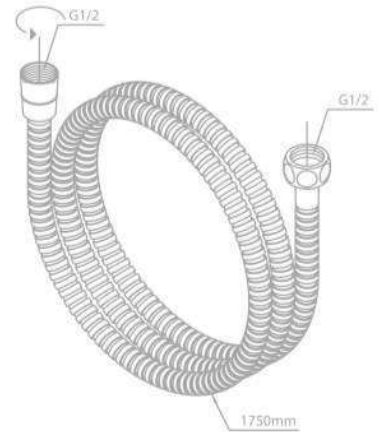

Standard Features:

Anti-twist

SHOWER ACCESSORIES

Shower hose in plastic 1750 mm

Product No.: 76651.00

Finish: Chrome

Standard Features:

Anti-twist