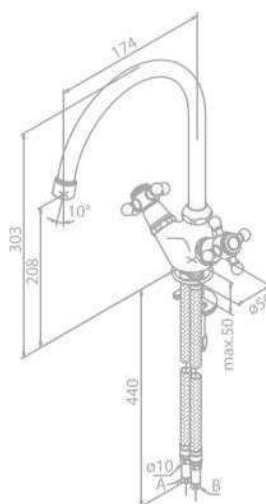

Ceramic head part

Swivel spout

Kitchen Mixer

Product No.: 37008.00

Finish: Chrome

Standard Features:

Ceramic head part

Swivel spout