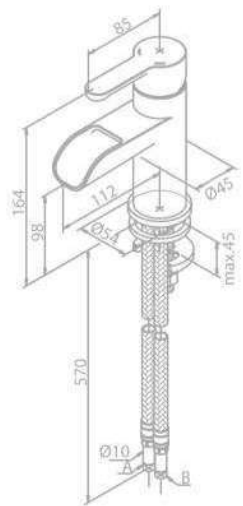

Basin Mixer with open spout

Product No.: 35824.00

Finish: Chrome

Standard Features:

Ceramic cartridge

Pop up waste with click-function