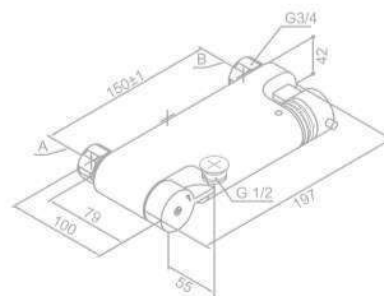

Standard Features:

1/2" connection for hand shower hose
Standard 150 mm centers