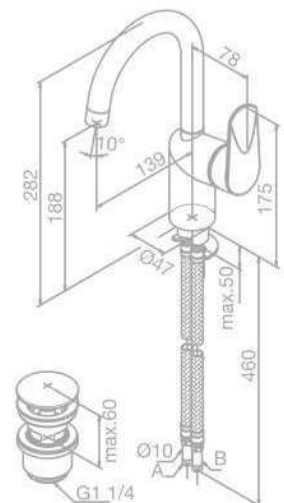

CLOVER GREEN

Basin Mixer

Product No.: 60817.10

Finish: Chrome

Standard Features:

- Ceramic cartridge
- 6 l/min aerator
- Swivel spout

Basin Mixer

Product No.: 60827.10

Finish: Chrome

Standard Features:

- Ceramic cartridge
- 6 l/min aerator
- Pop up waste with click-function
- Swivel spout