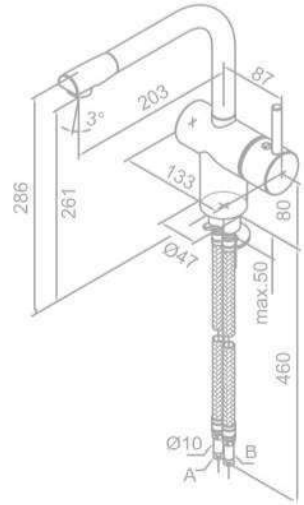

Kitchen Mixer

Product No.: 18097.66

Finish: Steel

Standard Features:

- Ceramic cartridge
- Swivel spout
- 120° swivel limitation
- Adjustable aerator