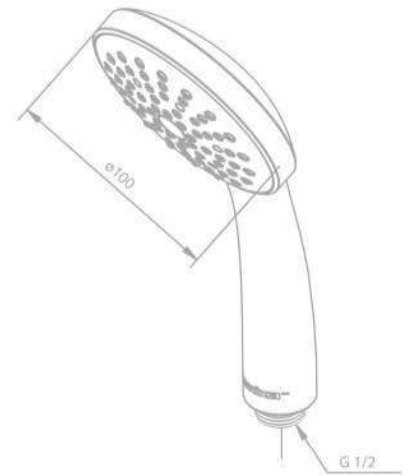

Fair Jet Plus

Product No.: 76673.00

Finish: Chrome

Standard Features:

3 spray modes