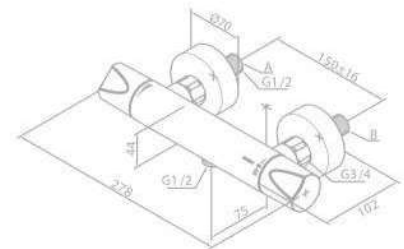

Standard Features:

- Ceramic cartridge
- 1/2" connection for hand shower hose
- Standard 150 mm centers
- Wall plates & eccentric unions