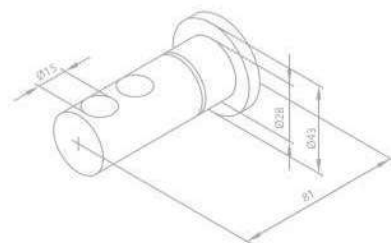

BATHROOM ACCESSORIES

Hooks (2 pieces)

Product No.: 48306.00

Finish: Chrome

Toilet brush and holder

Product No.: 48301.00

Finish: Chrome

Toothbrush holder

Product No.: 48305.00

Finish: Chrome