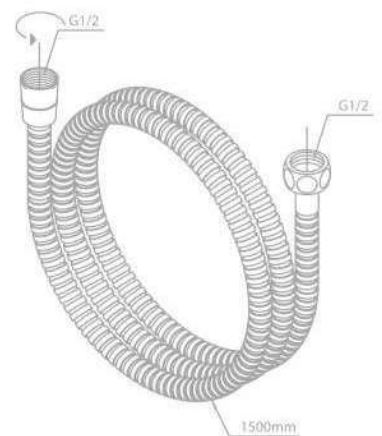

SHOWER ACCESSORIES

Easyflex silver shower hose 1500 mm

Product No.: 76682.00

Finish: Chrome

Standard Features:

Anti-twist

Easyflex silver shower hose 1750 mm

Product No.: 76683.00

Finish: Chrome

Standard Features:

Anti-twist

Shower hose in plastic 1500 mm

Product No.: 76650.00

Finish: Chrome

Standard Features:

Anti-twist