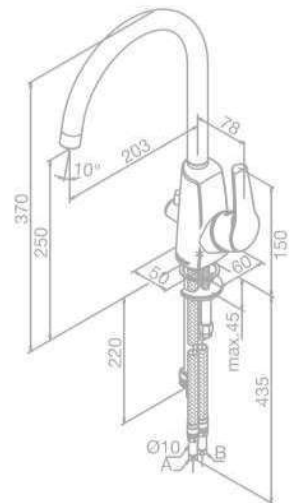

ROWAN

Kitchen Mixer

Product No.: 67070.00

Finish: Chrome

Standard Features:

- Ceramic cartridge
- Swivel spout
- 120° swivel limitation

Kitchen Mixer

Product No.: 67071.00

Finish: Chrome

Standard Features:

- Ceramic cartridge
- Swivel spout
- 120° swivel limitation
- Dishwasher shut off valve