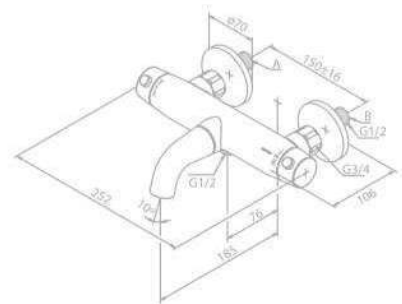

Product No.: 57506.00

Finish: Chrome

Standard Features:

- Ceramic cartridge
- 1/2" connection for hand shower hose
- Standard 150 mm centers
- Wall plates & eccentric unions
- Diverter in handle

CLOVER EASY