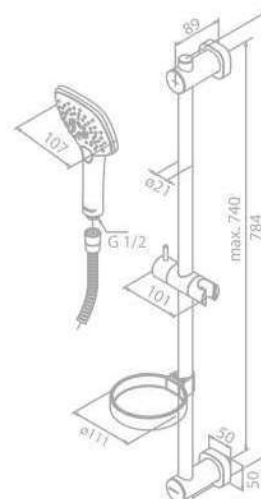

SHOWER SETS

Plus

Product No.: 76507.00

Finish: Chrome

Standard Features:

- Soap dish
- 1500 mm shower hose in plastic
- 3 spray modes

Fair Jet Flex

Product No.: 76675.00

Finish: Chrome

Standard Features:

- Soap dish
- 1500 mm shower hose in plastic
- Flexible fastening in both ends of the rail
- 3 spray modes

Pine Flex

Product No.: 76668.00

Finish: Chrome

Standard Features:

- Soap dish
- 1500 mm shower hose in plastic
- Flexible fastening in both ends of the rail
- 3 spray modes