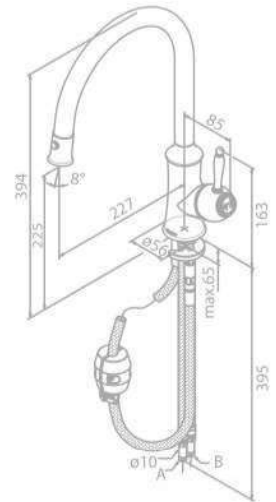

Swivel spout

120° swivel limitation

Pull out spray head with 2 functions

Kitchen Mixer - wall mounted

Product No.: 37046.00

Finish: Chrome

Standard Features:

Ceramic head part