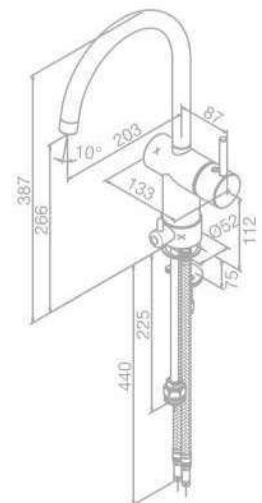

OSIER

Kitchen Mixer

Product No.: 18077.00

Finish: Chrome

Standard Features:

- Ceramic cartridge
- Swivel spout
- 120° swivel limitation

Kitchen Mixer

Product No.: 18077.66

Finish: Steel

Standard Features:

- Ceramic cartridge
- Swivel spout
- 120° swivel limitation

Kitchen Mixer

Product No.: 18071.00

Finish: Chrome

Standard Features:

- Ceramic cartridge
- Swivel spout
- 120° swivel limitation
- Dishwasher shut off valve