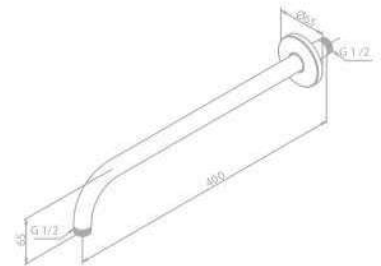

Finish: Chrome

Arm long - wall mounted

Product No.: 76607.00

Finish: Chrome

Tradition Rail

Product No.: 37220.00

Finish: Chrome

Note: