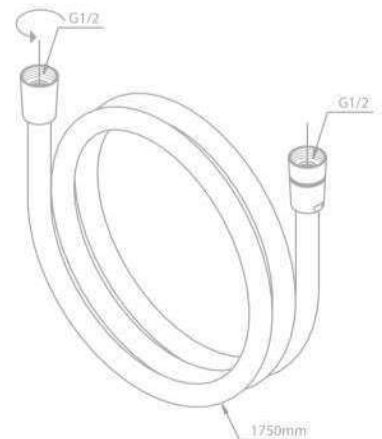

Shower hose in plastic 1500 mm

Product No.: 76650.00

Finish: Chrome

Standard Features:

Anti-twist