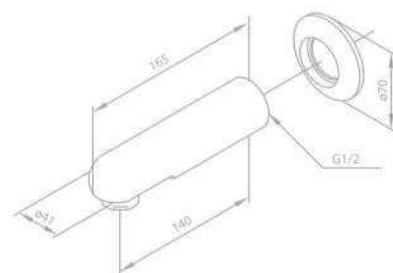

Spout 140 mm

Product No.: 28007.00

Finish: Chrome

Standard Features:

Diverter

1/2" connection