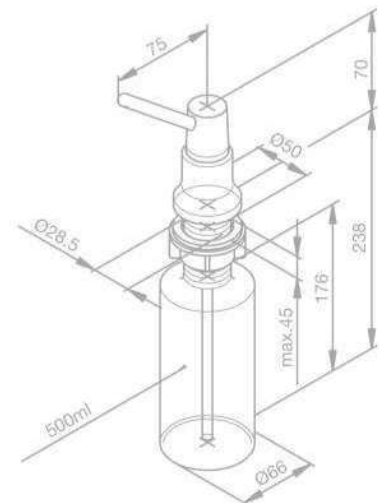

KITCHEN ACCESSORIES

Dispenser

Product No.: 48004.00

Finish: Chrome

Product No.: 48004.66

Finish: Steel

Standard Features:

91 mm nozzle

Dispenser

Product No.: 48005.00

Finish: Chrome

Standard Features:

75 mm nozzle