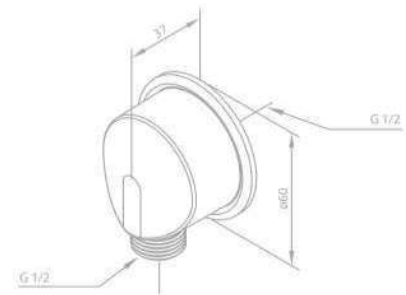

Outlet Elbow

Product No.: 76612.00

Finish: Chrome

Standard Features:

1/2" connection

Elbow

Product No.: 48048.00

Finish: Chrome