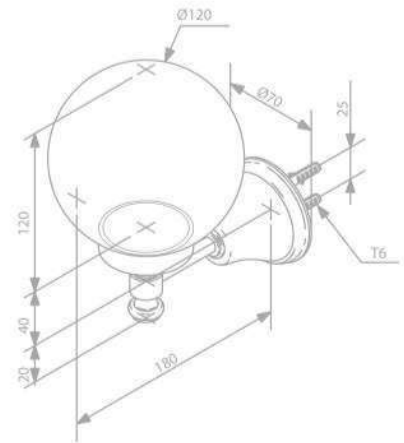

Towel ring

Product No.: 37303.00

Finish: Chrome