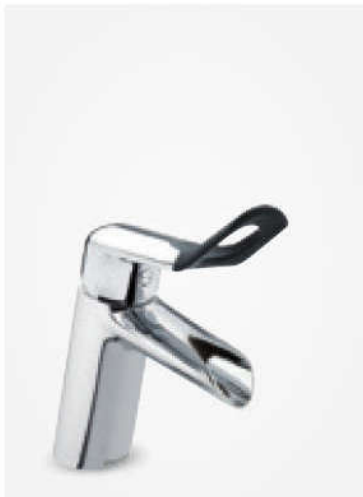

Basin Mixer with open spout

Product No.: 60714.74

Finish: Chrome/Black

Standard Features:

Ceramic cartridge

Pop up waste with click-function