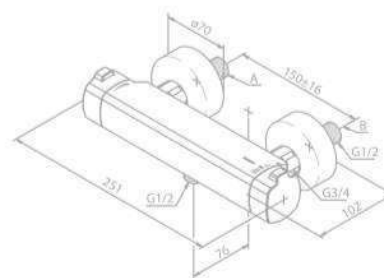

Standard Features:

- Ceramic cartridge
- 1/2" connection for hand shower hose
- Standard 150 mm centers
- Wall plates & eccentric unions