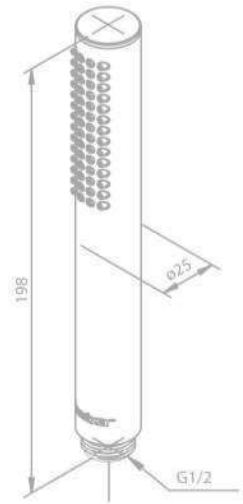

Kudos Grande

Product No.: 76555.00

Finish: Chrome

Standard Features:

5 spray modes