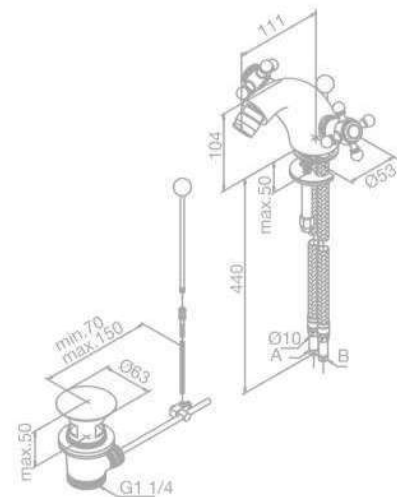

Pop up waste

Bidet Mixer

Product No.: 37035.00

Finish: Chrome

Standard Features:

Ceramic head part

Pop up waste

Basin Mixer with sidespray