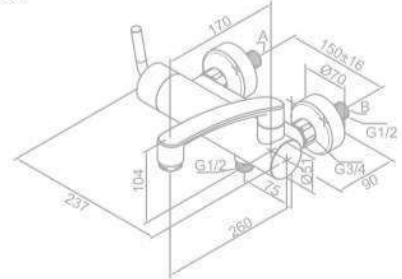

ARC

Bath Shower Mixer

Product No.: 29100.00
Finish: Chrome

Product No.: 29100.74
Finish: Chrome/Black

Standard Features:

- Ceramic cartridge
- Diverts automatically when spout is folded away
- 1/2" connection for hand shower hose
- Standard 150 mm centers
- Wall plates & eccentric unions