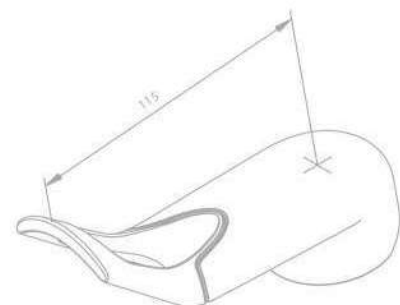

CLOVER EASY

Thermixa 300 Thermostatic Shower Mixer

Product No.: 57403.74

Finish: Chrome/Black

Standard Features:

- Ceramic cartridge
- 1/2" connection for hand shower hose
- Standard 150 mm centers
- Wall plates & eccentric unions

Thermixa 300 Thermostatic Bath/Shower Mixer

Product No.: 57503.74

Finish: Chrome/Black

Standard Features:

- Ceramic cartridge
- 1/2" connection for hand shower hose
- Standard 150 mm centers
- Wall plates & eccentric unions
- Diverter in handle

Handle for Basin Mixer

Product No.: 48451.74

Finish: Chrome/Black