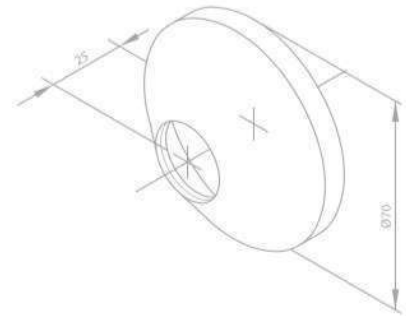

Wall Plates (2 pieces)

Product No.: 13643.00

Finish: Chrome

Standard Features:

Wall plates with 3/4" nuts 1/2"