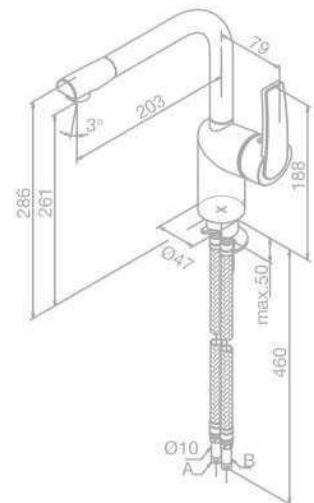

Pro, Kitchen Mixer

Product No.: 65128.74

Finish: Chrome/Black

Standard Features:

- Ceramic cartridge
- Swivel spout
- 120° swivel limitation
- Flexible spout