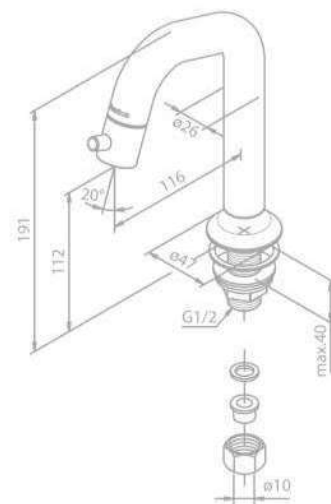

Pillar Tap - wall mounted

Product No.: 48116.00

Finish: Chrome

Standard Features:

Ceramic cartridge

Note: Available from March