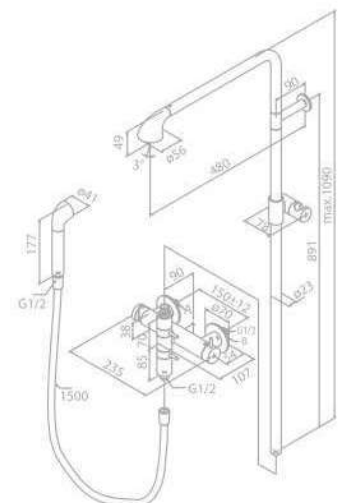

Standard Features:

- Ceramic head part
- Adjustable aerator

Shower System

Product No.: 73600.00

Finish: Chrome

Standard Features:

- Ceramic head part
- Twistable head shower
- 1/2" connection for hand shower hose
- Standard 150 mm centers
- Integrated diverter
- 1500 mm shower hose in black plastic