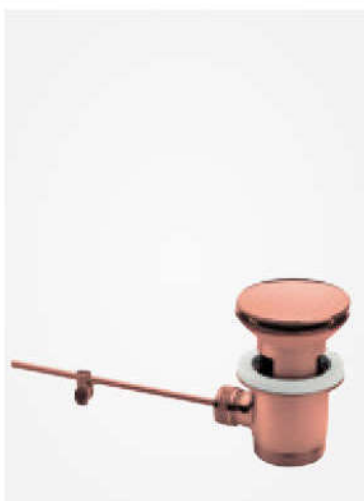

Pop up waste with pull rod

Product No.: 49240.80

Finish: Polished Copper