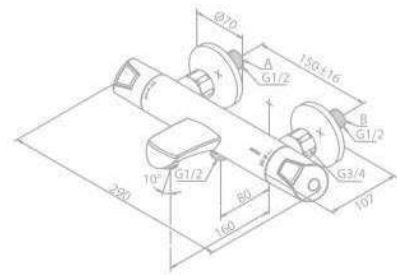

Standard Features:

- Ceramic cartridge
- 1/2" connection for hand shower hose
- Standard 150 mm centers
- Wall plates & eccentric unions
- Diverter in handle