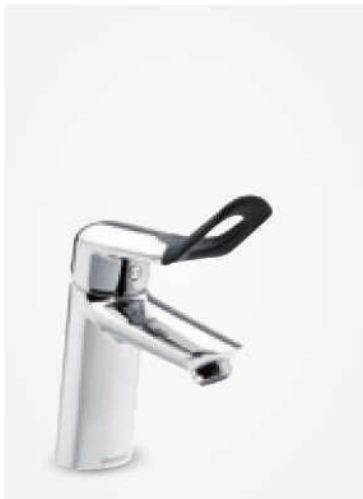

Product No.: 57406.00

Finish: Chrome

Standard Features:

- Ceramic cartridge
- 1/2" connection for hand shower hose
- Standard 150 mm centers
- Wall plates & eccentric unions

Thermixa 600 Thermostatic Bath/Shower Mixer

Product No.: 57506.00

Finish: Chrome

Standard Features:

- Ceramic cartridge
- 1/2" connection for hand shower hose
- Standard 150 mm centers
- Wall plates & eccentric unions
- Diverter in handle

CLOVER EASY