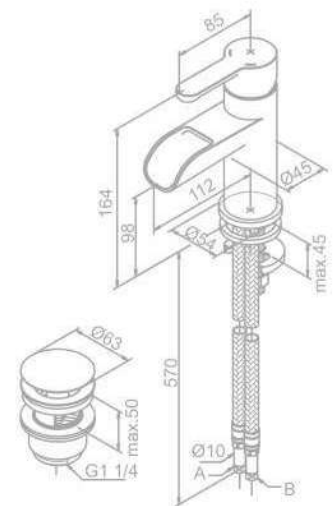

WILLOW

Basin Mixer with sidespray

Product No.: 35030.00

Finish: Chrome

Standard Features:

Ceramic cartridge

Basin Mixer with open spout

Product No.: 35825.00

Finish: Chrome

Standard Features:

Ceramic cartridge

Basin Mixer with open spout

Product No.: 35824.00

Finish: Chrome

Standard Features:

Ceramic cartridge

Pop up waste with click-function