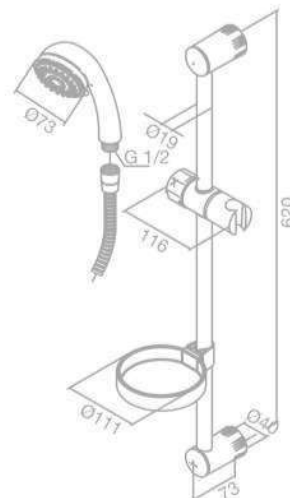

- Soap dish
- 1500 mm shower hose in plastic
- 3 spray modes

SHOWER SETS

Plus

Product No.: 76507.00

Finish: Chrome

Standard Features:

- Soap dish
- 1500 mm shower hose in plastic
- 3 spray modes

Fair Jet Flex