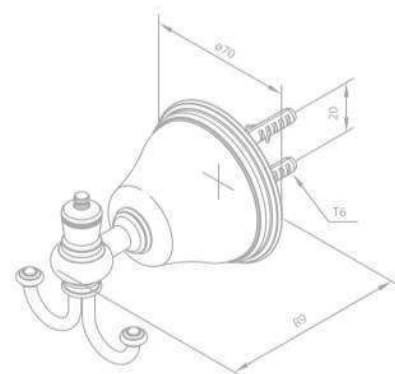

Hooks

Product No.: 37305.77

Finish: Polished Brass