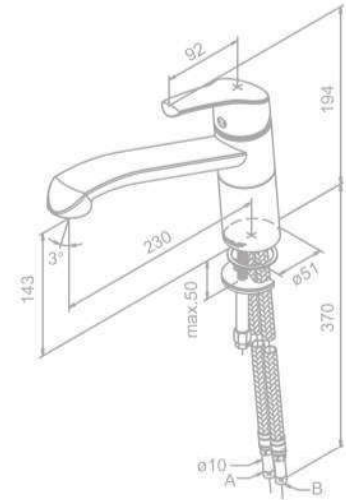

ROWAN

ROWAN

Kitchen Mixer

Product No.: 67000.00

Finish: Chrome

Standard Features:

- Ceramic cartridge
- Swivel spout
- 120° swivel limitation

Kitchen Mixer