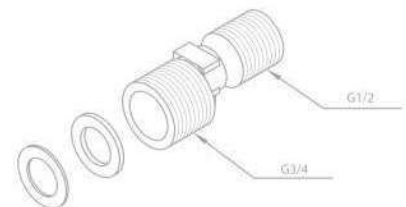

SHOWER ACCESSORIES

Wall Plates (2 pieces)

Product No.: 69279.00

Finish: Chrome

Standard Features:

Wall plates with 3/4" nuts 1/2"

Wall Plates (2 pieces)

Product No.: 13643.00

Finish: Chrome

Standard Features:

Wall plates with 3/4" nuts 1/2"

Eccentric Unions (2 pieces)

Product No.: 69117.00

Finish: Chrome

Standard Features:

Eccentric unions 3/4" x 1/2"