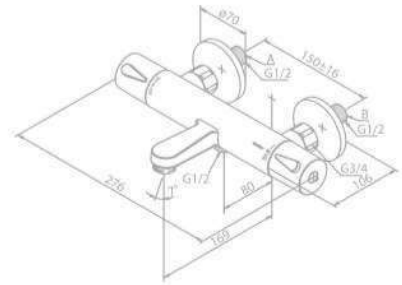

Standard Features:

- Ceramic cartridge
- 1/2" connection for hand shower hose
- Standard 150 mm centers
- Wall plates & eccentric unions
- Diverter in handle