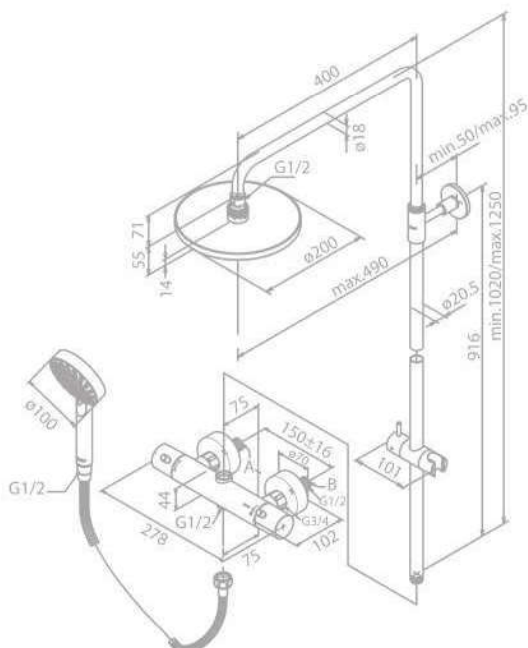

HILINA

Shower System
with thermostat, head shower,
hand shower and anti-twist shower hose

Product No.: 57917.00

Finish: Chrome

1750 mm Shower hose in metal

Product No.: 57917.30

Finish: Chrome

1750 mm Easyflex silver shower hose

Standard Features:

Standard 150 mm centers

Wall plates & eccentric unions

Integrated diverter

200 mm head shower and hand shower

Note: Telescopic bar adjustable in height from
1020 mm up to 1250 mm.