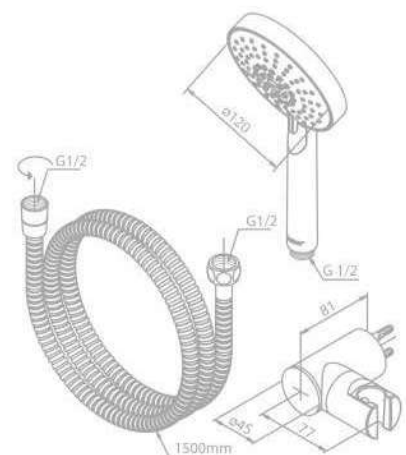

Kudos Plus

Product No.: 76667.00

Finish: Chrome

Standard Features:

- 1500 mm shower hose in plastic
- Adjustable wall bracket
- 5 spray modes

HAND SHOWERS

Fair Jet

Product No.: 76672.00