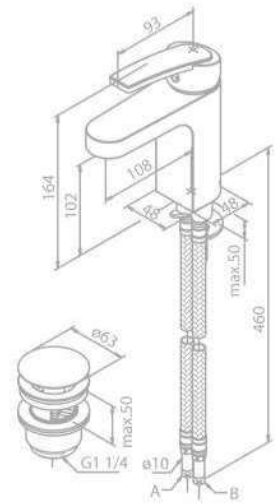

SLATE

Basin Mixer

Product No.: 65847.00

Finish: Chrome

Standard Features:

Ceramic cartridge

Pop up waste with click-function

Basin Mixer

Product No.: 65847.74

Finish: Chrome/Black

Standard Features:

Ceramic cartridge

Pop up waste with click-function