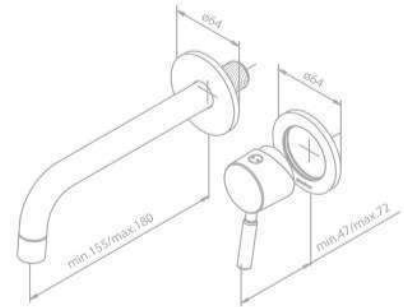

Standard Features:

Rosettes, spout and handles in metal

Spout length (min. 155mm - max. 180mm)