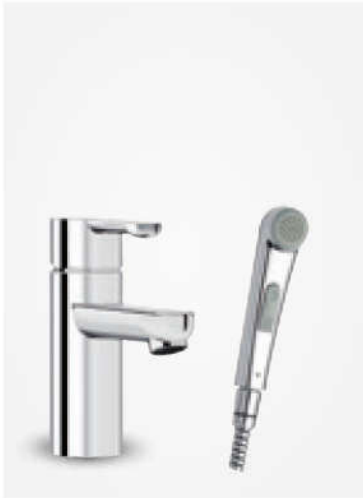

Ceramic cartridge

Pop up waste with click-function

WILLOW

Basin Mixer with sidespray

Product No.: 35030.00

Finish: Chrome

Standard Features:

Ceramic cartridge