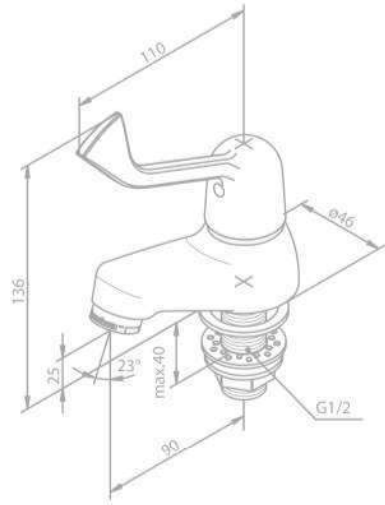

Pillar Tap

Product No.: 10830.00

Finish: Chrome

Standard Features:

- Ceramic cartridge