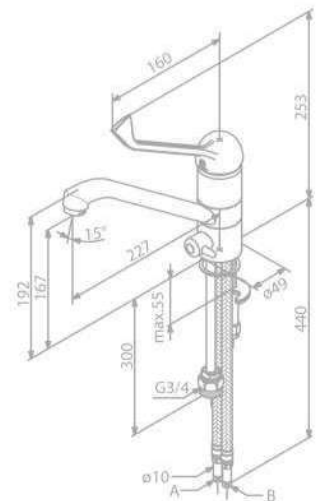

Finish: Chrome

Standard Features:

- Rehab handle
- Ceramic cartridge
- Swivel spout
- 120° swivel limitation

Kitchen Mixer

Product No.: 10004.00

Finish: Chrome

Standard Features:

- Rehab handle
- Ceramic cartridge
- Swivel spout
- 120° swivel limitation
- Dishwasher shut off valve