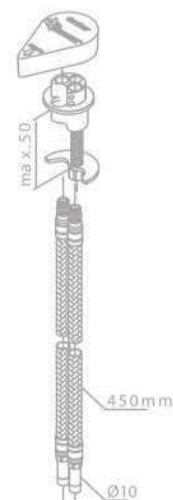

X-Change Connector Kit for bathroom mixers

Product No.: 48221.00

Finish: Chrome

Standard Features:

Pop up waste with click-function