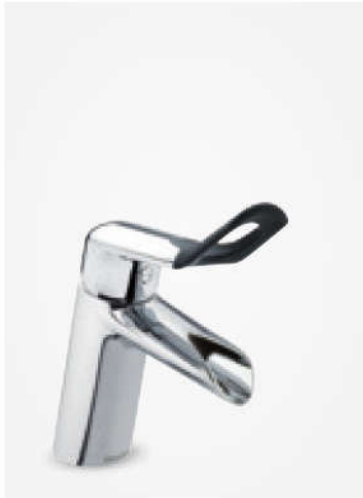

CLOVER EASY

Basin Mixer with open spout

Product No.: 60715.74

Finish: Chrome/Black

Standard Features:

Ceramic cartridge