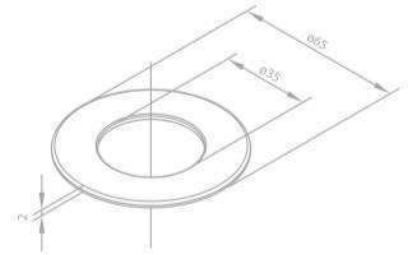

**Washer for electronic shut off valve
 $\varnothing 21$ - $\varnothing 45$ mm**

Product No.: 48428.66

Finish: Steel

Electronic Shut Off Valve

Product No.: 48408.66

Finish: Steel

ELECTRONIC SHUT OFF VALVE

Fits all mixers and is simple and quick to install.