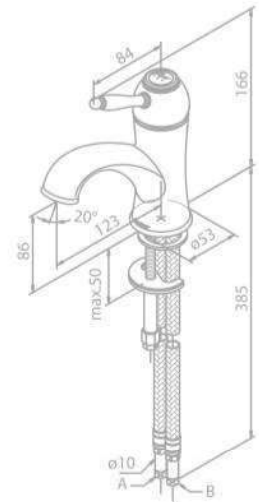

Basin Mixer

Product No.: 37034.77

Finish: Polished Brass

Standard Features:

Ceramic cartridge