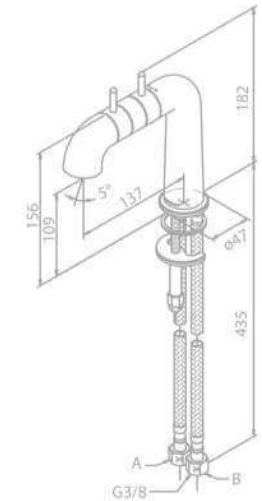

Shower System

Product No.: 73600.00

Finish: Chrome

Standard Features:

- Ceramic head part
- Twistable head shower
- 1/2" connection for hand shower hose
- Standard 150 mm centers
- Integrated diverter
- 1500 mm shower hose in black plastic