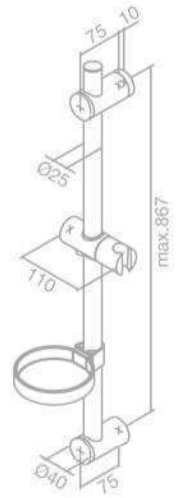

Standard Features:

Anti-twist

SHOWER ACCESSORIES

Vario Slide Rail 900 mm

Product No.: 76601.00

Finish: Chrome

Standard Features:

Soap dish