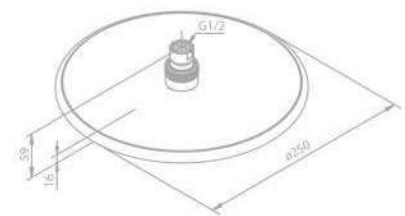

HEAD SHOWERS

Hilina

Product No.: 76569.00

Finish: Chrome

Standard Features:

Ø200 mm

1 spray mode

Silhouet

Product No.: 76684.00

Finish: Chrome

Standard Features:

Ø250 mm

1 spray mode

Note: Available from April

Bell

Product No.: 76663.00

Finish: Chrome

Standard Features:

Ø250 mm

1 spray mode