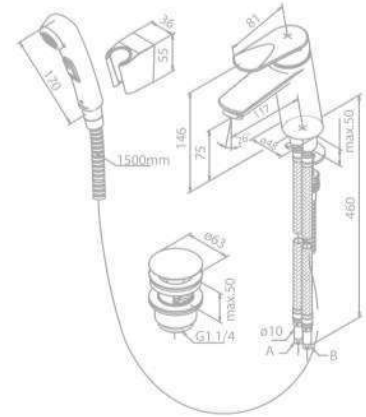

Standard Features:

- Ceramic cartridge
- 6 l/min aerator
- Pop up waste with click-function

3-Hole Bath Shower Mixer

Product No.: 60013.00

Finish: Chrome

Standard Features:

- Ceramic cartridge
- Shower set as shown
- Diverter
- 5 spray modes
- 1/2" connection for hand shower hose