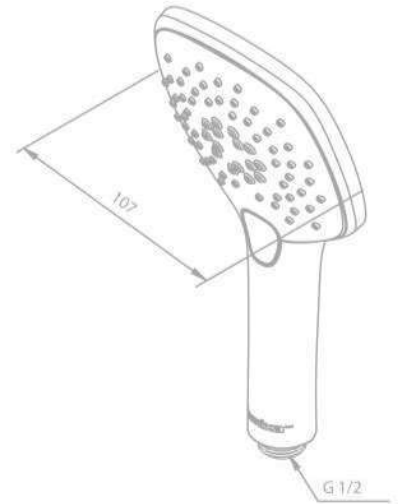

Plus

Product No.: 76562.00

Finish: Chrome

Standard Features:

3 spray modes