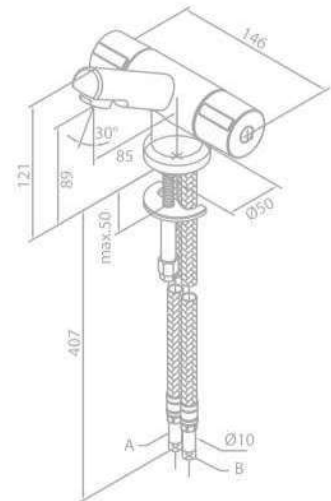

Standard Features:

- Ceramic head part
- Swivel spout
- 120° swivel limitation
- Pop up waste

Basin Mixer

Product No.: 62016.00

Finish: Chrome

Standard Features:

- Ceramic head part

Basin Mixer