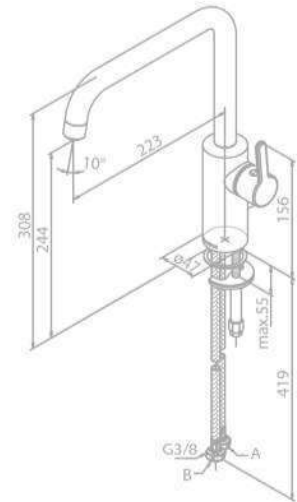

Kitchen Mixer

Product No.: 74081.00

Finish: Chrome

Standard Features:

- Ceramic cartridge
- 8 l/min aerator
- Swivel spout
- 120° swivel limitation
- Dishwasher shut off valve

Note: Available from April