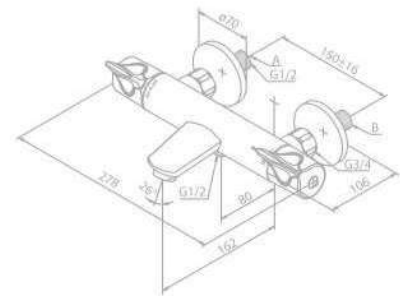

Product No.: 57503.74

Finish: Chrome/Black

Standard Features:

- Ceramic cartridge
- 1/2" connection for hand shower hose
- Standard 150 mm centers
- Wall plates & eccentric unions
- Diverter in handle

Anti Scalding | Eco-Click