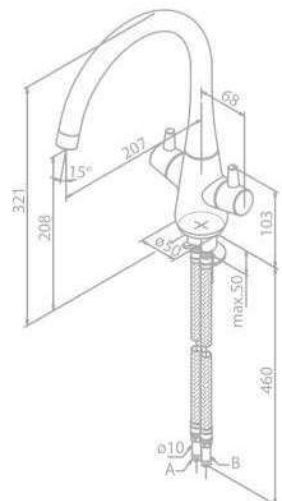

Standard Features:
 Ceramic cartridge
 Swivel spout
 120° swivel limitation
 Dishwasher shut off valve

Kitchen Mixer

Product No.: 90078.00
Finish: Chrome

Standard Features:
 Ceramic head part
 Swivel spout
 120° swivel limitation