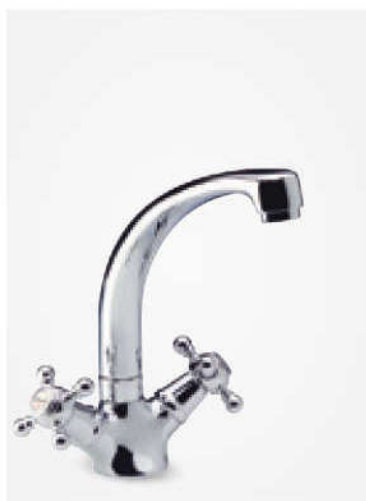

Kitchen Mixer

Product No.: 37008.00

Finish: Chrome

Standard Features:

Ceramic head part

Swivel spout