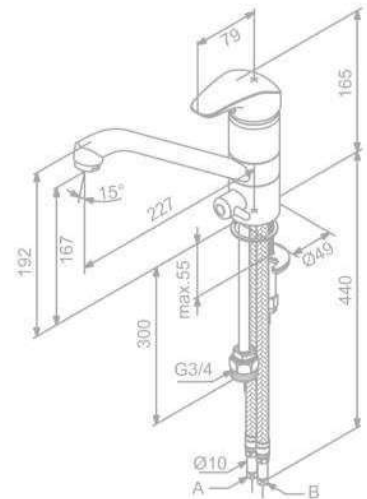

Standard Features:

- Ceramic cartridge
- Swivel spout
- 120° swivel limitation

Kitchen Mixer

Product No.: 10001.00

Finish: Chrome

Standard Features:

- Ceramic cartridge
- Swivel spout
- 120° swivel limitation
- Dishwasher shut off valve