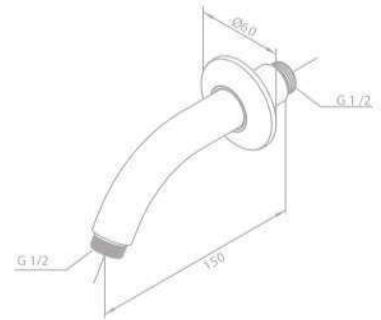

Arm long - wall mounted

Product No.: 76607.00

Finish: Chrome