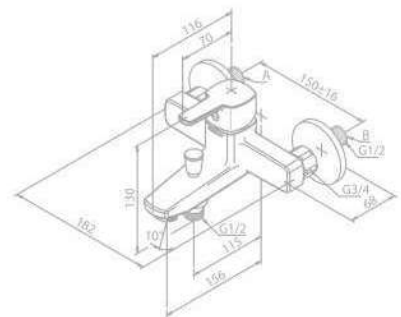

Standard Features:

- Ceramic cartridge
- Diverter
- 1/2" connection for hand shower hose
- Standard 150 mm centers
- Wall plates & eccentric unions