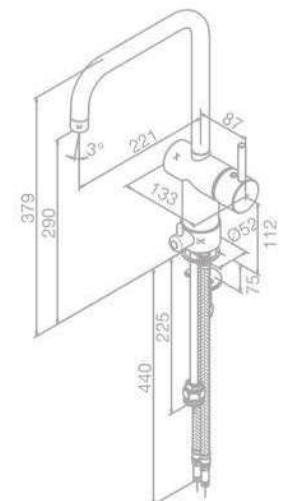

OSIER

Kitchen Mixer

Product No.: 18087.00

Finish: Chrome

Standard Features:

- Ceramic cartridge
- Swivel spout
- 120° swivel limitation

Kitchen Mixer

Product No.: 18087.66

Finish: Steel

Standard Features:

- Ceramic cartridge
- Swivel spout
- 120° swivel limitation

Kitchen Mixer

Product No.: 18081.00

Finish: Chrome

Standard Features:

- Ceramic cartridge
- Swivel spout
- 120° swivel limitation
- Dishwasher shut off valve