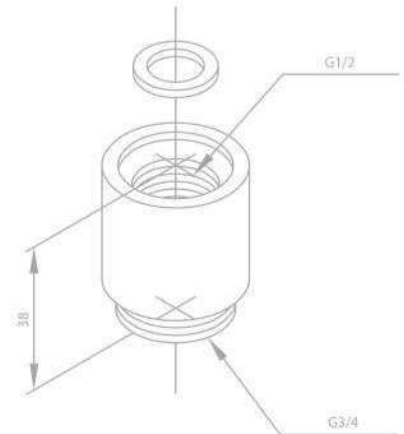

Finish: Chrome

Standard Features:

Universal cover plate (264 × 70 mm)

Connection Union

Product No.: 27804.00

Finish: Chrome

SHOWER ACCESSORIES

Spout