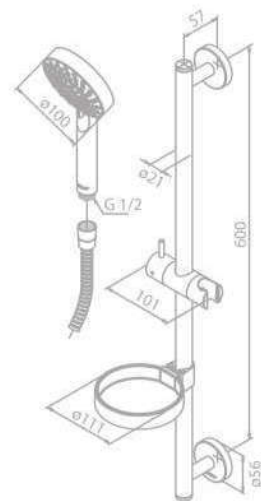

SHOWER SETS

Extra

Product No.: 76509.00

Finish: Chrome

Standard Features:

- Soap dish
- 1500 mm shower hose in plastic
- Flexible fastening in top of the rail
- 5 spray modes

Kudos Grande

Product No.: 76504.00

Finish: Chrome

Standard Features:

- Soap dish
- 1500 mm shower hose in plastic
- 5 spray modes