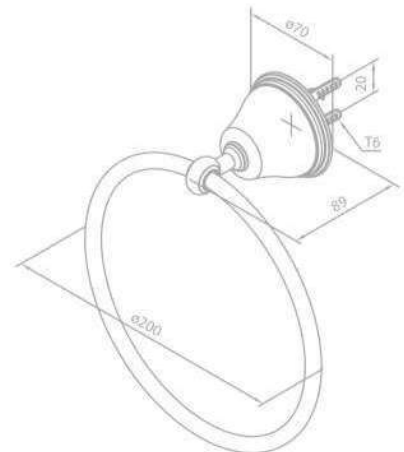

Finish: Chrome

Standard Features:

IP 23 Approved (Splashproof)

Towel ring

Product No.: 37303.00

Finish: Chrome

TRADITION

Towel rail 552 mm