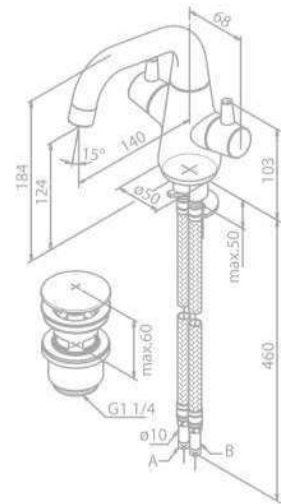

Basin Mixer

Product No.: 90967.00

Finish: Chrome

Standard Features:

- Ceramic head part
- Swivel spout
- 120° swivel limitation