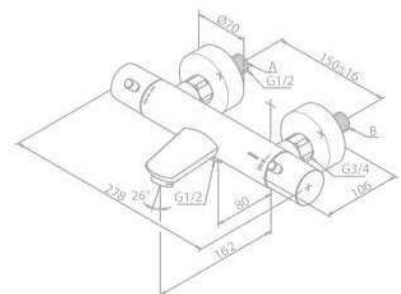

Standard Features:

- Ceramic cartridge
- 1/2" connection for hand shower hose
- Standard 150 mm centers
- Wall plates & eccentric unions
- Diverter in handle