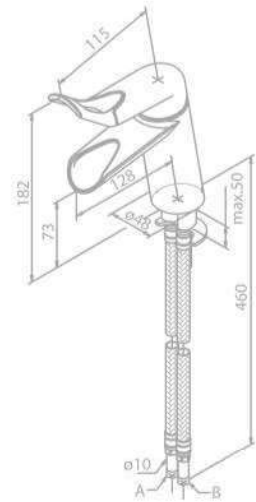

Basin Mixer with open spout

Product No.: 60714.74

Finish: Chrome/Black

Standard Features:

Ceramic cartridge

Pop up waste with click-function