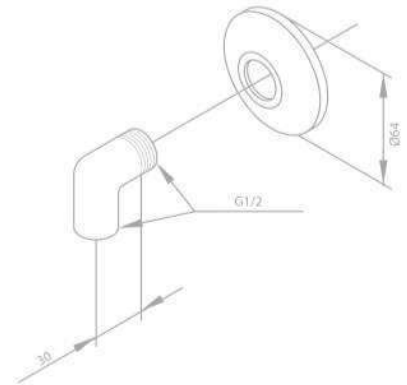

Standard Features:

Elbow with plate. 1/2" thread N/M

SHOWER ACCESSORIES

Elbow

Product No.: 48148.00

Finish: Chrome

Standard Features:

Elbow with plate. 1/2" thread N/M