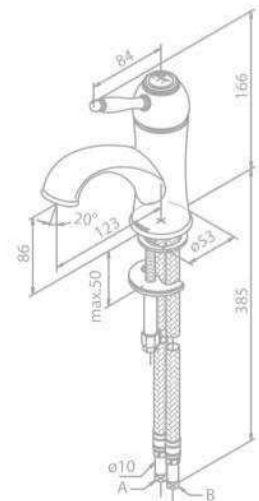

Basin Mixer

Product No.: 37034.80

Finish: Polished Copper

Standard Features:

Ceramic cartridge