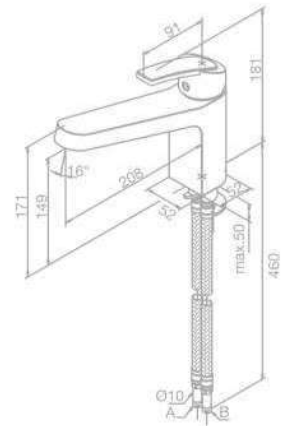

Kitchen Mixer

Product No.: 65077.00

Finish: Chrome

Standard Features:

- Ceramic cartridge
- Swivel spout
- 120° swivel limitation