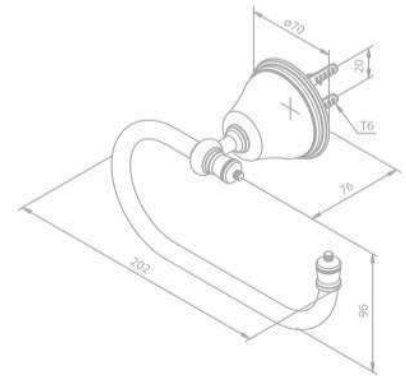

Product No.: 37306.00

Finish: Chrome

TRADITION

Toilet roll holder

Product No.: 37307.00

Finish: Chrome

Toilet roll holder

Product No.: 37307.77