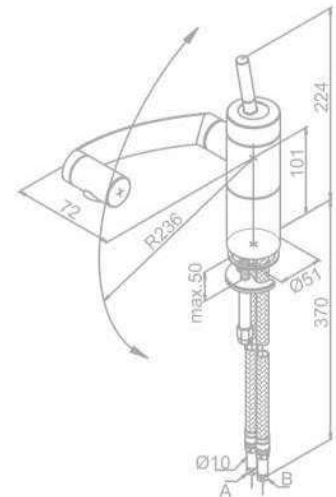

Standard Features:

- Ceramic cartridge
- Adjustable aerator
- 3 way rotational movement

Kitchen Mixer

Product No.: 29000.66

Finish: Steel

Standard Features:

- Ceramic cartridge
- Adjustable aerator
- 3 way rotational movement