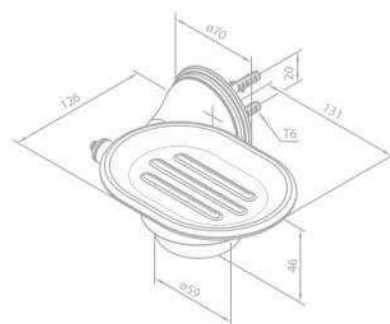

TRADITION

Tumbler and holder

Product No.: 37308.00

Finish: Chrome

Soap dish

Product No.: 37310.00

Finish: Chrome

Soap dispenser