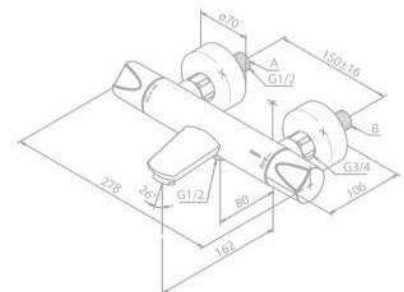

Standard Features:

- Ceramic cartridge
- 1/2" connection for hand shower hose
- Standard 150 mm centers
- Wall plates & eccentric unions
- Diverter in handle