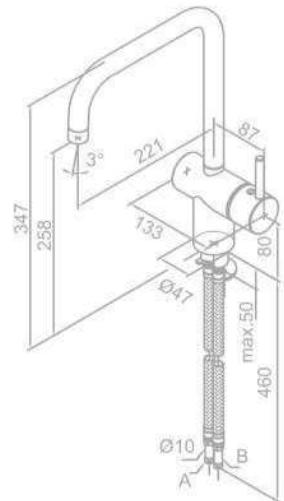

Kitchen Mixer

Product No.: 18081.00

Finish: Chrome

Standard Features:

- Ceramic cartridge
- Swivel spout
- 120° swivel limitation
- Dishwasher shut off valve