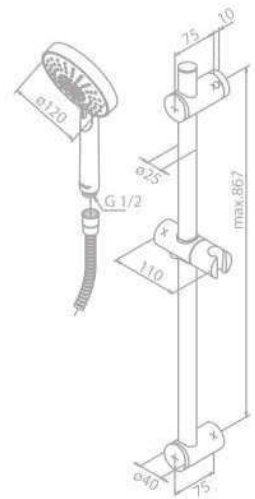

SHOWER SETS

Fair Jet Flex Extended

Product No.: 76520.00

Finish: Chrome

Standard Features:

1750 mm shower hose in plastic

Flexible fastening in both ends of the rail

3 spray modes

Kudos Plus

Product No.: 76670.00

Finish: Chrome

Standard Features:

1750 mm shower hose in plastic

Flexible fastening in top of the rail

5 spray modes