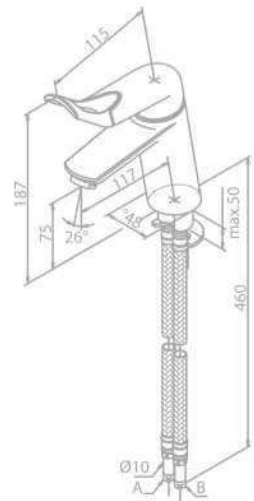

Basin Mixer

Product No.: 60897.74

Finish: Chrome/Black

Standard Features:

Ceramic cartridge

Pop up waste with click-function