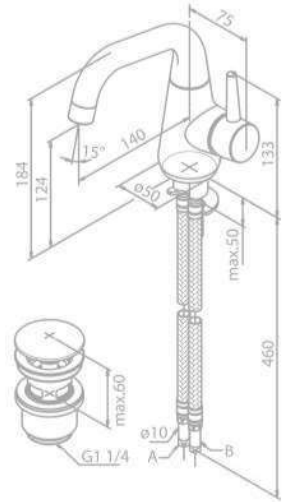

BELL

Basin Mixer

Product No.: 90847.00

Finish: Chrome

Standard Features:

- Ceramic head part
- Swivel spout
- 120° swivel limitation
- Pop up waste with click-function

Basin Mixer

Product No.: 90817.00