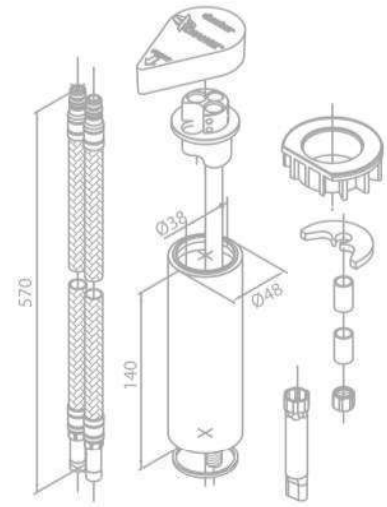

Finish: Chrome

Thermixa 100 Thermostatic Shower Mixer

Product No.: 57401.00

Finish: Chrome

Standard Features:

- Ceramic cartridge
- 1/2" connection for hand shower hose
- Standard 150 mm centers
- Wall plates & eccentric unions