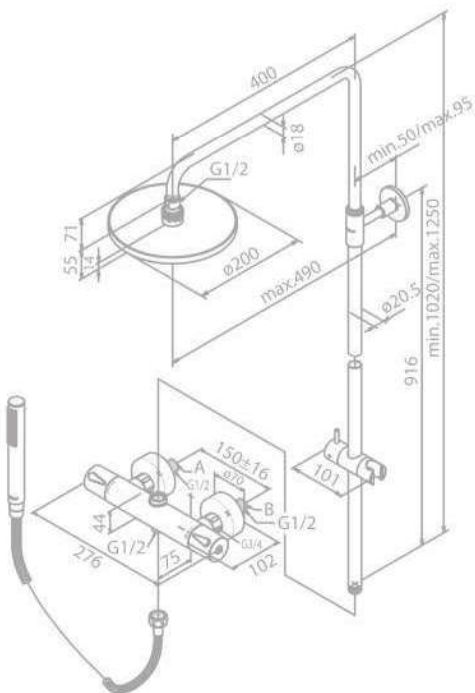

Wall plates & eccentric unions

Integrated diverter

200 mm head shower and hand shower

Note: Telescopic bar adjustable in height from
1020 mm up to 1250 mm.

IDONA EXTENDED

Shower System for bath
with thermostat, head shower,
hand shower and anti-twist shower hose