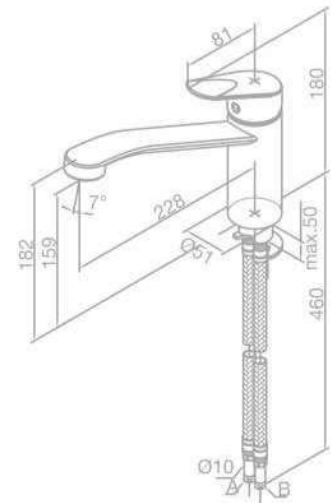

Finish: Chrome

Standard Features:

- Ceramic cartridge
- 8 l/min aerator
- Swivel spout
- 120° swivel limitation

Kitchen Mixer

Product No.: 60047.26

Finish: Steel

Standard Features:

- Ceramic cartridge
- 8 l/min aerator
- Swivel spout
- 120° swivel limitation