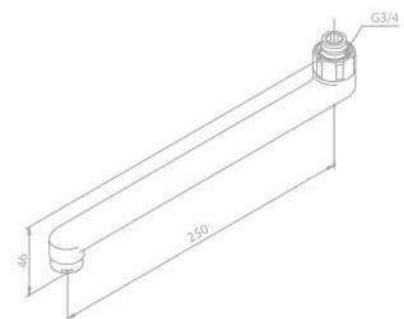

PRODUCT ACCESSORIES

Swivel spout 150 mm

Product No.: 48076.00

Finish: Chrome

Standard Features:

150 mm swivel spout with aerator

Swivel spout 200 mm

Product No.: 48075.00

Finish: Chrome

Standard Features:

200 mm swivel spout with aerator

Swivel spout 250 mm

Product No.: 48093.00

Finish: Chrome

Standard Features:

250 mm swivel spout with aerator