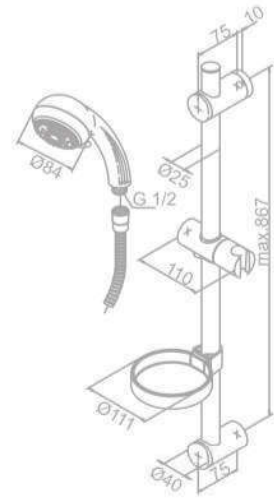

Standard Features:

- Soap dish
- 1500 mm shower hose in plastic
- Flexible fastening in both ends of the rail
- 3 spray modes

SHOWER SETS

Extra

Product No.: 76509.00

Finish: Chrome

Standard Features:

- Soap dish
- 1500 mm shower hose in plastic
- Flexible fastening in top of the rail
- 5 spray modes