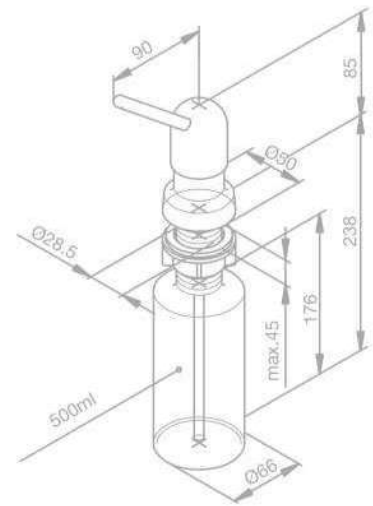

KITCHEN ACCESSORIES

Dispenser

Product No.: 48000.00

Finish: Chrome

Product No.: 48000.66

Finish: Steel

Standard Features:

75 mm nozzle

Dispenser

Product No.: 48084.00

Finish: Chrome

Standard Features:

90 mm nozzle