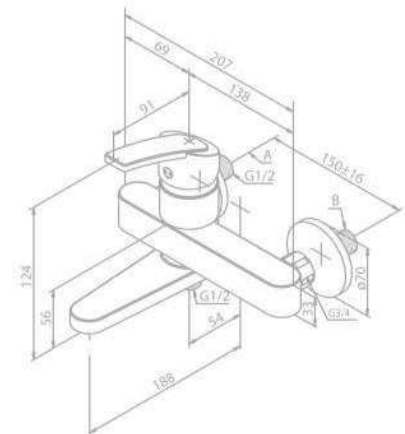

Finish: Chrome/Black

Standard Features:

- Ceramic cartridge
- Pop up waste with click-function

Bath Shower Mixer

Product No.: 65100.74

Finish: Chrome/Black

Standard Features:

- Ceramic cartridge
- Integrated diverter
- 1/2" connection for hand shower hose
- Standard 150 mm centers
- Wall plates & eccentric unions