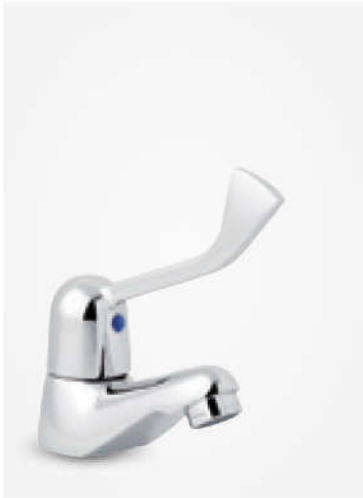

SPACE

Pillar Tap

Product No.: 10834.00

Finish: Chrome

Standard Features:

- Rehab handle
- Ceramic cartridge