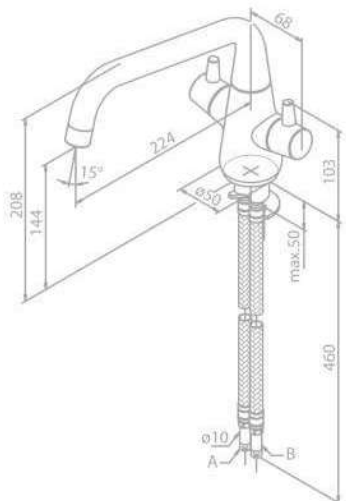

Finish: Chrome

Standard Features:

- Ceramic cartridge
- Swivel spout
- 120° swivel limitation
- Dishwasher shut off valve

Kitchen Mixer

Product No.: 90027.00

Finish: Chrome

Standard Features:

- Ceramic head part
- Swivel spout
- 120° swivel limitation