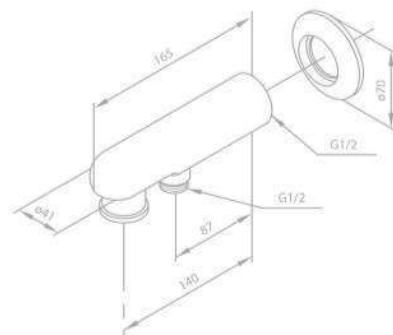

Spout 140 mm

Product No.: 28003.00

Finish: Chrome

Standard Features:

Diverter

1/2" connection for hand shower hose

1/2" connection

Spout 140 mm