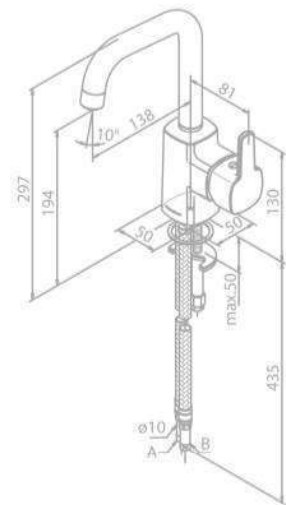

Basin Mixer

Product No.: 17021.00

Finish: Chrome

Standard Features:

- Ceramic cartridge
- 6 l/min aerator