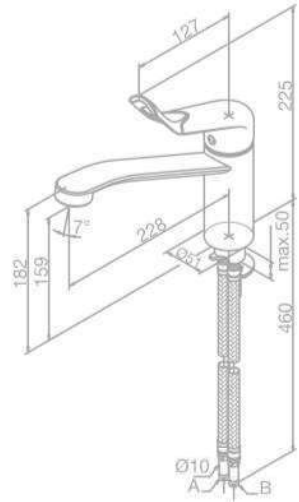

Kitchen Mixer

Product No.: 60078.74
Finish: Chrome/Black

Standard Features:
Ceramic cartridge
Swivel spout
120° swivel limitation