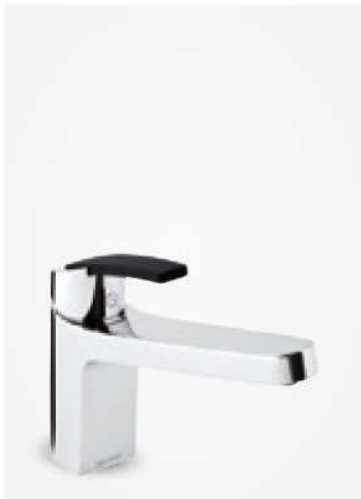

SLATE

Kitchen Mixer

Product No.: 65047.00

Finish: Chrome

Standard Features:

- Ceramic cartridge
- Swivel spout
- 120° swivel limitation

Kitchen Mixer

Product No.: 65047.74