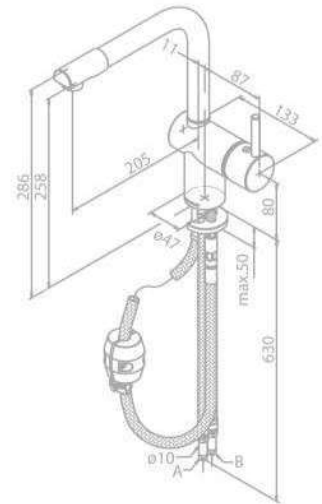

OSIER

Kitchen Mixer

Product No.: 18121.00

Finish: Chrome

Standard Features:

Ceramic cartridge

Swivel spout

120° swivel limitation

Pull out spray head with 1 function

Kitchen Mixer

Product No.: 18121.66

Finish: Steel

Standard Features:

Ceramic cartridge

Swivel spout

120° swivel limitation

Pull out spray head with 1 function