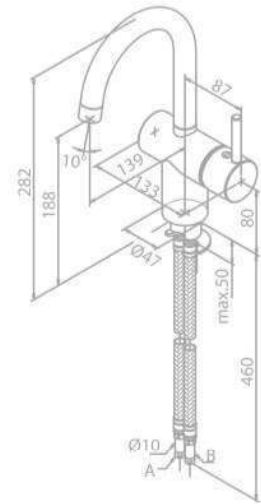

Basin Mixer

Product No.: 18847.00

Finish: Chrome

Standard Features:

- Ceramic cartridge
- Pop up waste with click-function
- Swivel spout