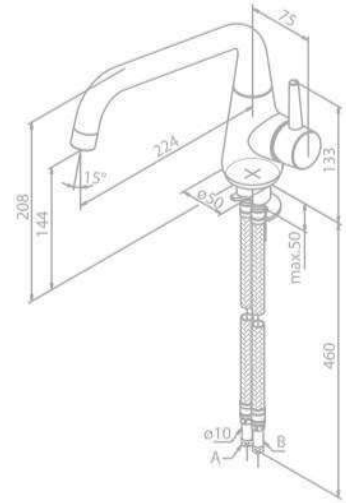

Kitchen Mixer

Product No.: 90001.00

Finish: Chrome

Standard Features:

- Ceramic cartridge
- Swivel spout
- 120° swivel limitation
- Dishwasher shut off valve