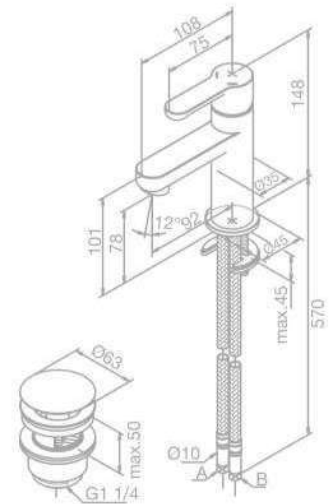

Piccolo Basin Mixer

Product No.: 35813.00

Finish: Chrome

Standard Features:

Ceramic cartridge

Pop up waste with click-function