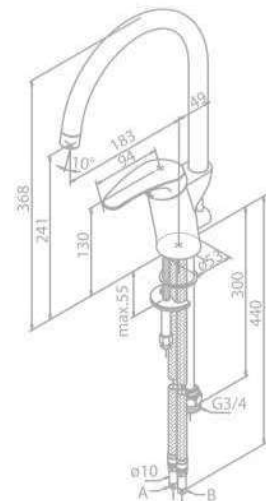

SPACE

Kitchen Mixer

Product No.: 10070.00

Finish: Chrome

Standard Features:

Ceramic cartridge
Swivel spout
120° swivel limitation

Note: Handle can be placed in front, left side or right side

Kitchen Mixer

Product No.: 10071.00

Finish: Chrome

Standard Features:

Ceramic cartridge
Swivel spout
120° swivel limitation
Dishwasher shut off valve

Note: Handle can be placed in front, left side or right side

Eco Save and
Anti Scalding

Pull out spray head
with 2 functions

Anti Scalding | Eco Save | Pull Out