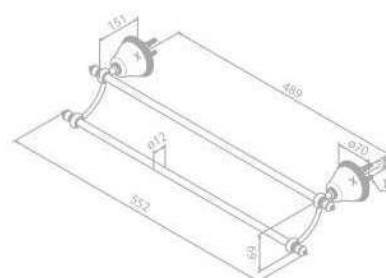

Product No.: 37304.00

Finish: Chrome

Twin towel rail 556 mm

Product No.: 37313.00

Finish: Chrome

Twin towel rail 556 mm

Product No.: 37313.77

Finish: Polished Brass