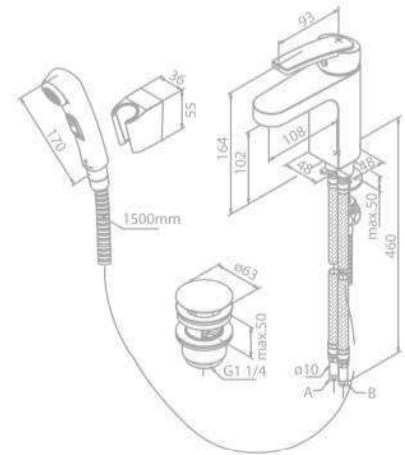

Finish: Chrome/Black

Standard Features:

- Ceramic cartridge
- Pop up waste with click-function

Bath Shower Mixer

Product No.: 65100.74

Finish: Chrome/Black

Standard Features:

- Ceramic cartridge
- Integrated diverter
- 1/2" connection for hand shower hose
- Standard 150 mm centers
- Wall plates & eccentric unions