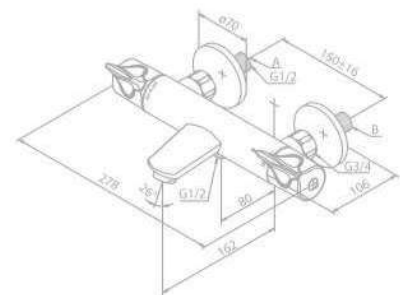

Standard Features:

- Ceramic cartridge
- 1/2" connection for hand shower hose
- Standard 150 mm centers
- Wall plates & eccentric unions
- Diverter in handle

Handle for Basin Mixer

Product No.: 48451.74

Finish: Chrome/Black