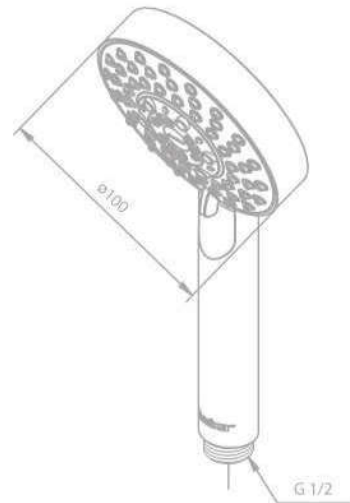

5 spray modes

Sidespray

Product No.: 75031.00

Finish: Chrome

Standard Features:

Wall bracket
1 spray mode

HEAD SHOWERS

Kudos Petite