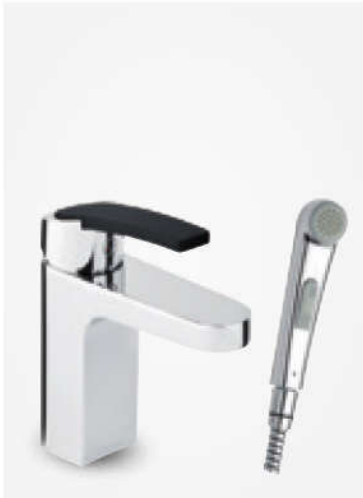

Product No.: 65847.74

Finish: Chrome/Black

Standard Features:

Ceramic cartridge

Pop up waste with click-function

SLATE

Basin Mixer with sidespray

Product No.: 65837.74