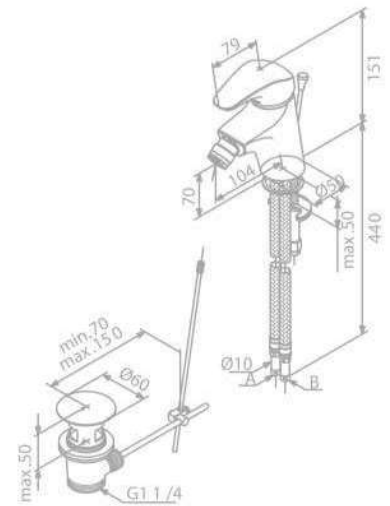

Standard Features:

Ceramic cartridge

Pop up waste

SPACE

Pillar Tap

Product No.: 10834.00

Finish: Chrome

Standard Features: