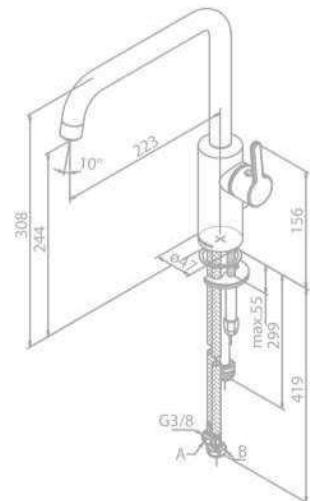

Kitchen Mixer

Product No.: 74081.00

Finish: Chrome

Standard Features:

- Ceramic cartridge
- 8 l/min aerator
- Swivel spout
- 120° swivel limitation
- Dishwasher shut off valve

Note: Available from April

SLATE