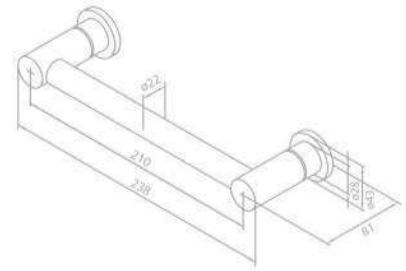

Soap dish

Product No.: 48310.00

Finish: Chrome