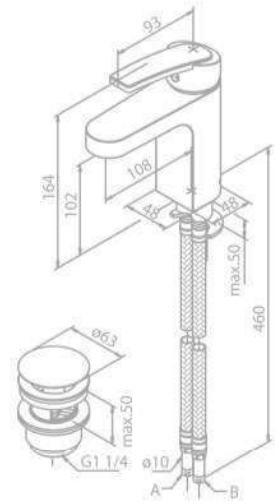

Basin Mixer

Product No.: 65847.74

Finish: Chrome/Black

Standard Features:

Ceramic cartridge

Pop up waste with click-function