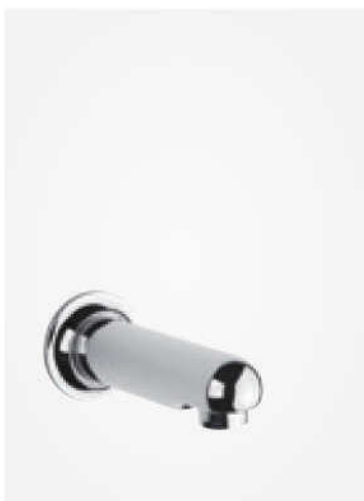

Spout 140 mm

Product No.: 28036.00

Finish: Chrome

Standard Features:

140 mm spout without diverter
(concealed models)

3/4" connection