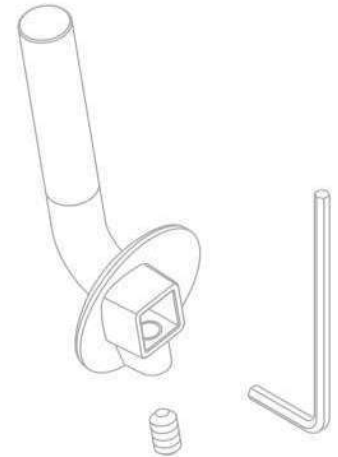

Basin Mixer Extension

Product No.: 34790.00
Finish: Chrome