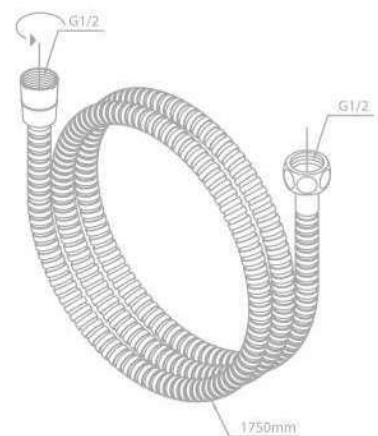

SHOWER ACCESSORIES

Shower hose in plastic 1750 mm

Product No.: 76651.00

Finish: Chrome

Standard Features:

Anti-twist

Shower hose in metal 1500 mm

Product No.: 76652.00

Finish: Chrome

Standard Features:

Anti-twist

Shower hose in metal 1750 mm

Product No.: 76653.00

Finish: Chrome

Standard Features:

Anti-twist