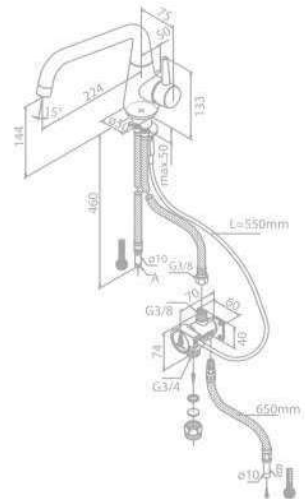

Kitchen Mixer

Product No.: 90027.00

Finish: Chrome

Standard Features:

- Ceramic head part
- Swivel spout
- 120° swivel limitation