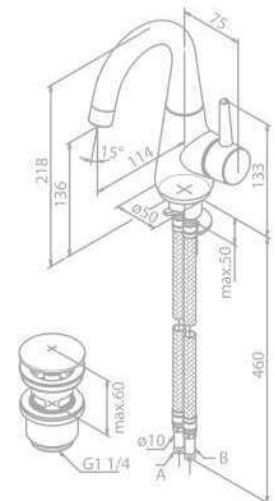

Finish: Chrome

Standard Features:

- Ceramic cartridge
- Swivel spout
- 120° swivel limitation

Basin Mixer

Product No.: 90827.00

Finish: Chrome

Standard Features:

- Ceramic cartridge
- Swivel spout
- 120° swivel limitation
- Pop up waste with click-function