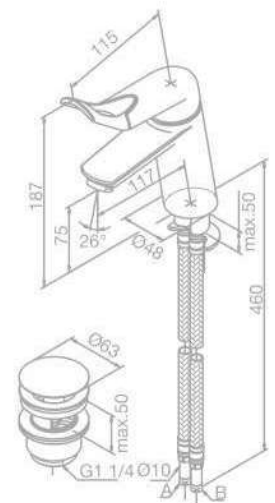

CLOVER EASY

Basin Mixer

Product No.: 60867.74

Finish: Chrome/Black

Standard Features:

Ceramic cartridge

Basin Mixer

Product No.: 60897.74

Finish: Chrome/Black

Standard Features:

Ceramic cartridge

Pop up waste with click-function