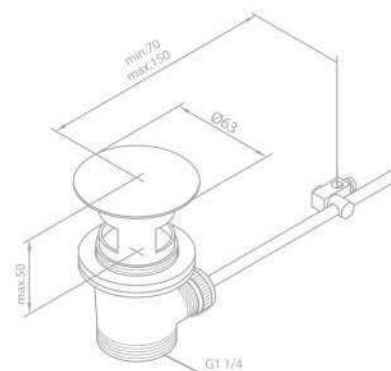

Product No.: 49240.77

Finish: Polished Brass

Pop up waste with pull rod

Product No.: 49240.80

Finish: Polished Copper

TRADITION

Wall lamp

Product No.: 37302.00