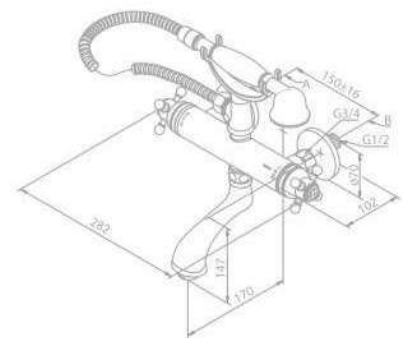

TRADITION

Shower Mixer

Product No.: 37021.00

Finish: Chrome

Standard Features:

- Ceramic head part
- 1/2" connection for hand shower hose
- Standard 150 mm centers
- Wall plates & eccentric unions

Bath Shower Mixer

Product No.: 37025.00

Finish: Chrome

Standard Features:

- Ceramic head part
- Shower set as shown
- Diverter
- Standard 150 mm centers
- Wall plates & eccentric unions
- 1500 mm shower hose in metal

Thermostatic Bath/Shower Mixer

Product No.: 37503.00

Finish: Chrome

Standard Features:

- Shower set as shown
- Standard 150 mm centers
- Wall plates & eccentric unions
- 1500 mm shower hose in metal
- Integrated diverter