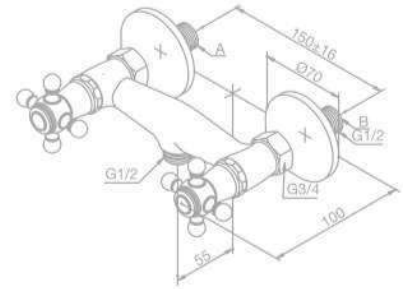

TRADITION

Shower Mixer

Product No.: 37021.00

Finish: Chrome

Standard Features:

- Ceramic head part
- 1/2" connection for hand shower hose
- Standard 150 mm centers
- Wall plates & eccentric unions

Bath Shower Mixer