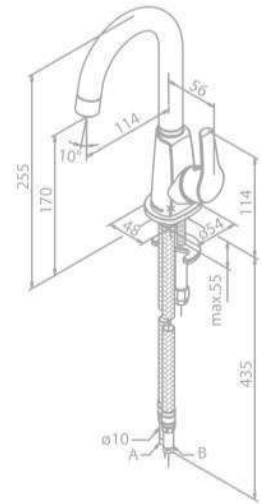

- Ceramic cartridge
- Swivel spout
- 120° swivel limitation

Piccolo Basin Mixer

Product No.: 67721.00

Finish: Chrome

Standard Features:

- Ceramic cartridge
- Pop up waste with click-function
- Swivel spout
- 120° swivel limitation