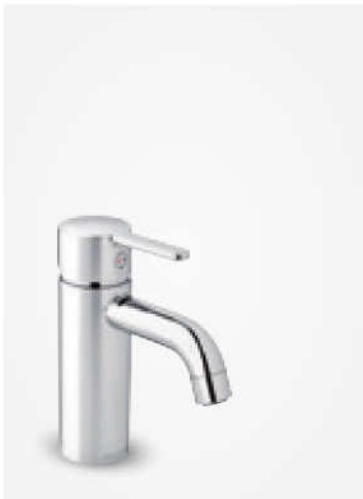

Basin Mixer - small

Product No.: 74821.00

Finish: Chrome

Standard Features:

Ceramic cartridge
6 l/min aerator
Pop up waste with click-function

Note: Available from April