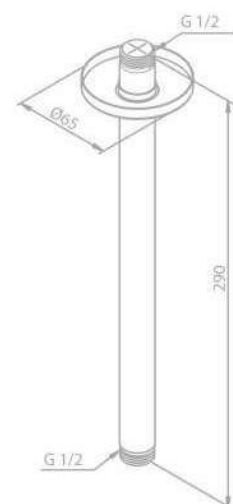

SHOWER ACCESSORIES

**Adjustable wall bracket
for hand shower**

Product No.: 76609.00

Finish: Chrome

**Adjustable wall bracket
for hand shower**

Product No.: 76611.00

Finish: Chrome

Arm - ceiling mounted

Product No.: 76608.00

Finish: Chrome