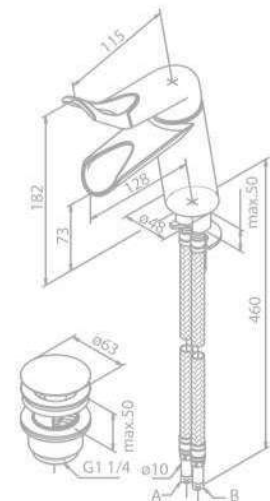

Basin Mixer with sidespray

Product No.: 60807.74

Finish: Chrome/Black

Standard Features:

Ceramic cartridge

Pop up waste with click-function