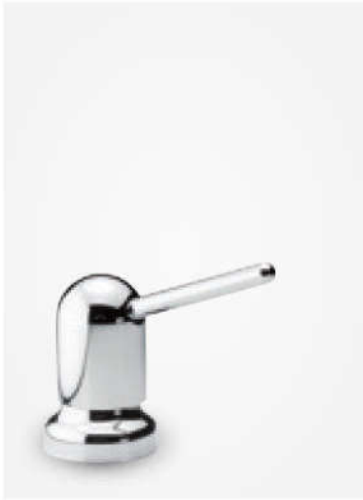

Standard Features:

91 mm nozzle

Dispenser

Product No.: 48005.00

Finish: Chrome

Standard Features:

75 mm nozzle

KITCHEN ACCESSORIES