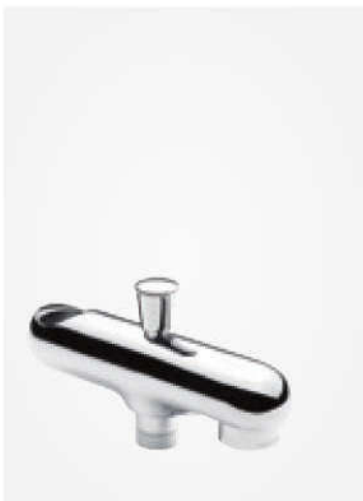

Universal spout

Product No.: 28595.00

Finish: Chrome

Standard Features:

Bath spout with diverter for thermostatic mixer