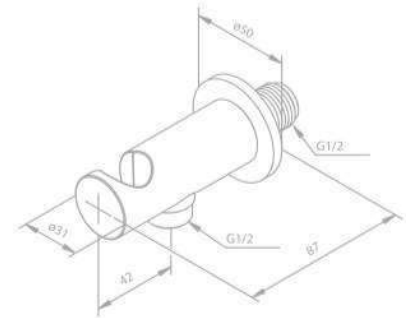

Outlet Elbow

Product No.: 76612.00

Finish: Chrome

Standard Features:

1/2" connection