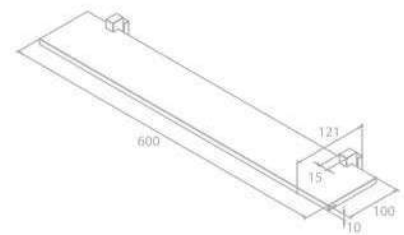

Product No.: 72614.00

Finish: Chrome

Note:

Size of the mirror should be 4, 5 or 6 mm

Glass shelf

Product No.: 72611.00

Finish: Chrome

Mirror and shelf holder set