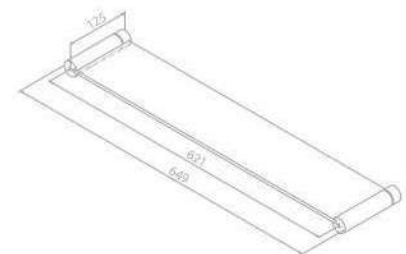

BATHROOM ACCESSORIES

Grab bar

Product No.: 48309.00

Finish: Chrome

Soap dish

Product No.: 48310.00

Finish: Chrome

Glass shelf

Product No.: 48311.00

Finish: Chrome