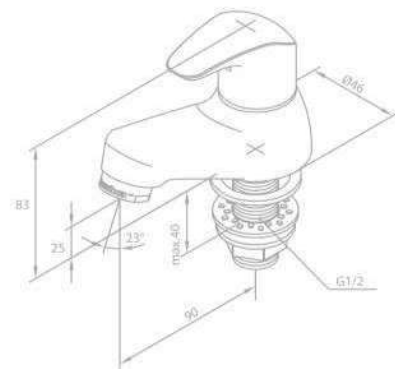

- Rehab handle
- Ceramic cartridge

Pillar Tap

Product No.: 10830.00

Finish: Chrome

Standard Features:

- Ceramic cartridge

Rehab Handle

Product No.: 48420.00