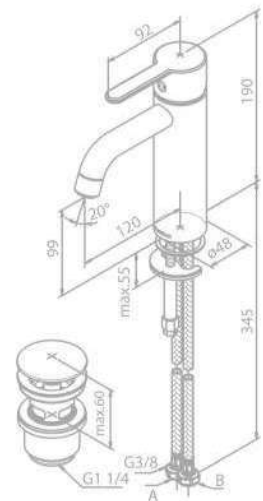

Basin Mixer - large

Product No.: 74013.00

Finish: Chrome

Standard Features:

Ceramic cartridge

6 l/min aerator

Note: Available from April