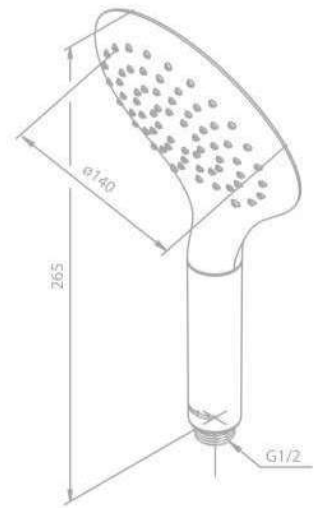

Kudos Plus

Product No.: 76659.00

Finish: Chrome

Standard Features:

5 spray modes