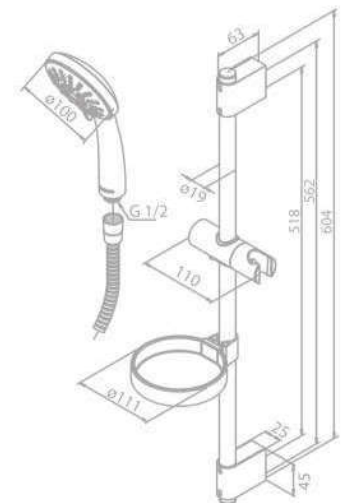

Pine Plus

Product No.: 76660.00

Finish: Chrome

Standard Features:

- Soap dish
- 1500 mm shower hose in plastic
- 3 spray modes