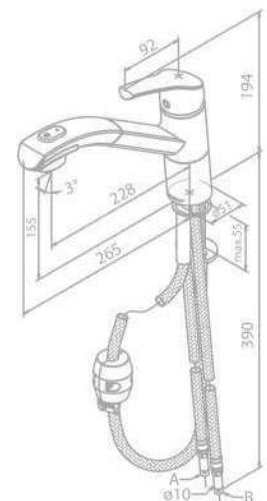

ROWAN

Kitchen Mixer

Product No.: 67000.00

Finish: Chrome

Standard Features:

- Ceramic cartridge
- Swivel spout
- 120° swivel limitation

Kitchen Mixer

Product No.: 67001.00

Finish: Chrome

Standard Features:

- Ceramic cartridge
- Swivel spout
- 120° swivel limitation
- Dishwasher shut off valve

Kitchen Mixer

Product No.: 67120.00

Finish: Chrome

Standard Features:

- Ceramic cartridge
- Swivel spout
- Easy removal of spray plate for cleaning
- Pull out spray head with 2 functions