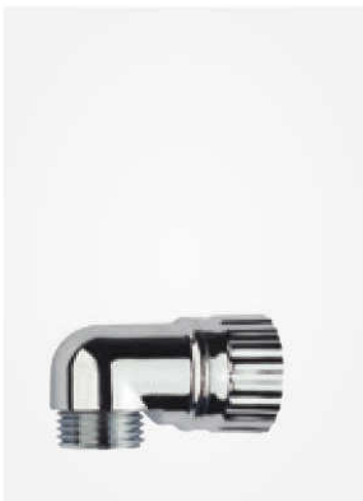

Standard Features:

Elbow with plate. 1/2" thread N/M

SHOWER ACCESSORIES

Elbow

Product No.: 48148.00

Finish: Chrome

Standard Features:

Elbow with plate. 1/2" thread N/M