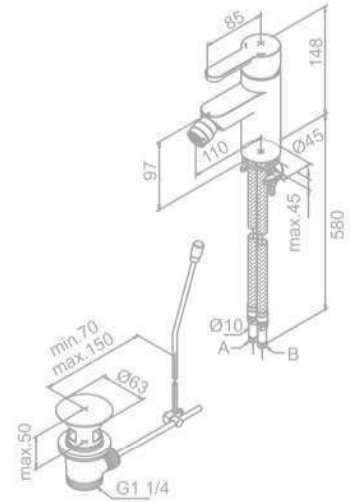

Pillar Tap

Product No.: 35830.00

Finish: Chrome

Standard Features:

- Ceramic head part