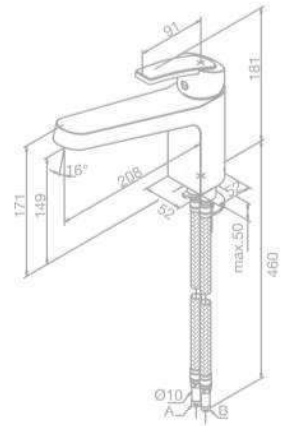

SLATE

Kitchen Mixer

Product No.: 65047.00

Finish: Chrome

Standard Features:

- Ceramic cartridge
- Swivel spout
- 120° swivel limitation

Kitchen Mixer

Product No.: 65047.74