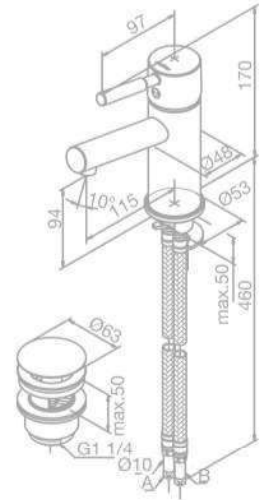

Piccolo Basin Mixer with sidespray

Product No.: 14737.00

Finish: Chrome

Standard Features:

- Ceramic cartridge