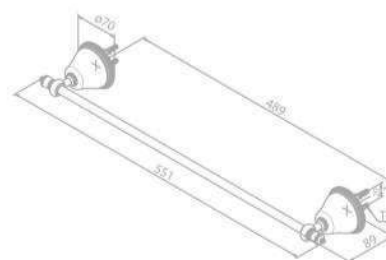

Twin towel rail 556 mm

Product No.: 37313.00

Finish: Chrome