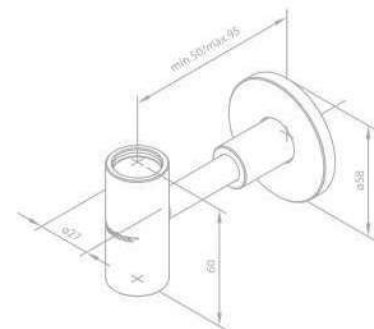

SHOWER ACCESSORIES

Top pipe for shower rail for shower systems

Product No.: 76620.00

Finish: Chrome

Note: Suitable for Akita, Pine, Dikara, Hilina, Fern, Slate 3, Idona, Bell and Tradition

Extension piece for shower systems

Product No.: 76613.00

Finish: Chrome

Note: Suitable for Akita, Pine, Dikara, Hilina, Fern, Slate 3, Idona, Bell and Tradition

Wall bracket for shower systems

Product No.: 48490.00

Finish: Chrome