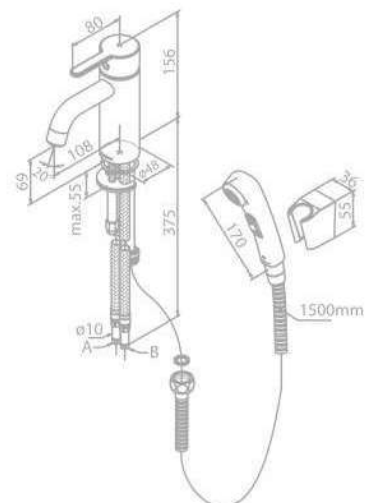

SILHOUET

Basin Mixer - small

Product No.: 74021.00

Finish: Chrome

Standard Features:

Ceramic cartridge
6 l/min aerator

Note: Available from April

Basin Mixer - small

Product No.: 74821.00

Finish: Chrome

Standard Features:

Ceramic cartridge
6 l/min aerator
Pop up waste with click-function

Note: Available from April

Basin Mixer - small with sidespray

Product No.: 74030.00

Finish: Chrome

Standard Features:

Ceramic cartridge
6 l/min aerator

Note: Available from April