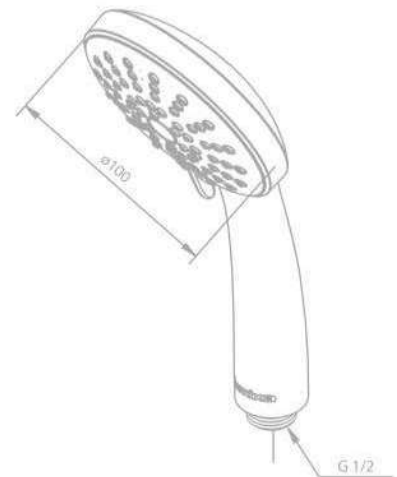

Rowan

Product No.: 76677.00

Finish: Chrome

Standard Features:

1 spray mode