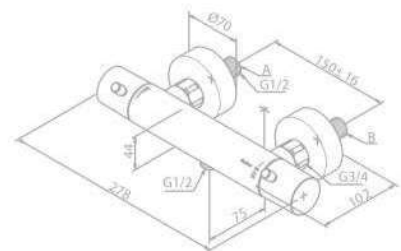

Finish: Chrome

Thermixa 100 Thermostatic Shower Mixer

Product No.: 57401.00

Finish: Chrome

Standard Features:

- Ceramic cartridge
- 1/2" connection for hand shower hose
- Standard 150 mm centers
- Wall plates & eccentric unions