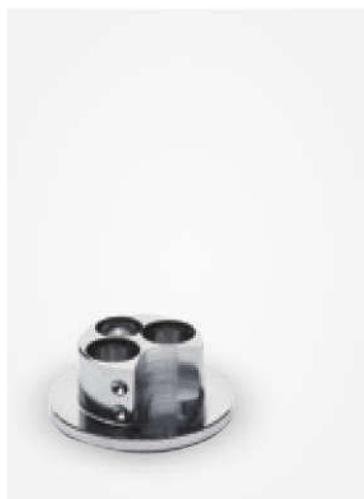

X-Change Connector Kit for kitchen and bathroom mixers

Product No.: 48220.00

Finish: Chrome