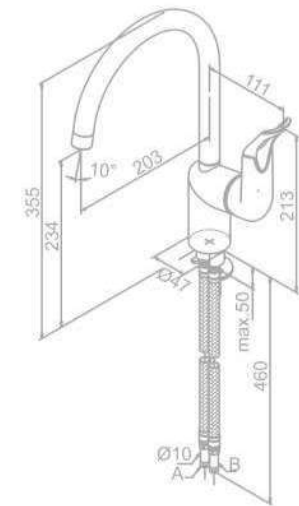

CLOVER EASY

Kitchen Mixer

Product No.: 60027.74
Finish: Chrome/Black

Standard Features:
 Ceramic cartridge
 Swivel spout
 120° swivel limitation

Kitchen Mixer

Product No.: 60078.74
Finish: Chrome/Black

Standard Features:
 Ceramic cartridge
 Swivel spout
 120° swivel limitation