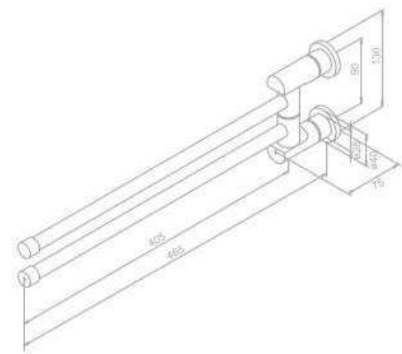

Product No.: 48313.00

Finish: Chrome

Twin swivel towel rail

Product No.: 48322.00

Finish: Chrome

Towel ring

Product No.: 48303.00

Finish: Chrome