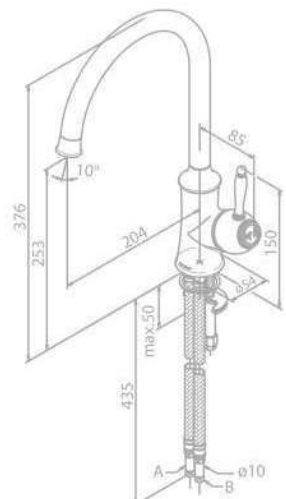

Finish: Polished Brass

Standard Features:

- Ceramic cartridge
- Swivel spout
- 120° swivel limitation

Kitchen Mixer

Product No.: 37069.80

Finish: Polished Copper

Standard Features:

- Ceramic cartridge
- Swivel spout
- 120° swivel limitation