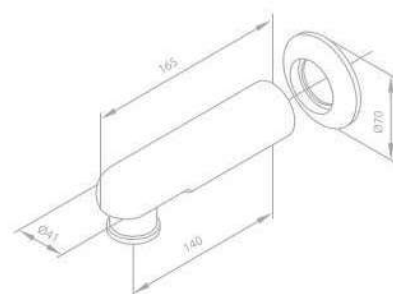

PRODUCT ACCESSORIES

Spout 140 mm

Product No.: 28003.00

Finish: Chrome

Standard Features:

Diverter

1/2" connection for hand shower hose

1/2" connection

Spout 140 mm

Product No.: 28006.00

Finish: Chrome

Standard Features:

140 mm spout without diverter
(concealed models)

1/2" connection

Spout 140 mm

Product No.: 28007.00

Finish: Chrome

Standard Features:

Diverter

1/2" connection