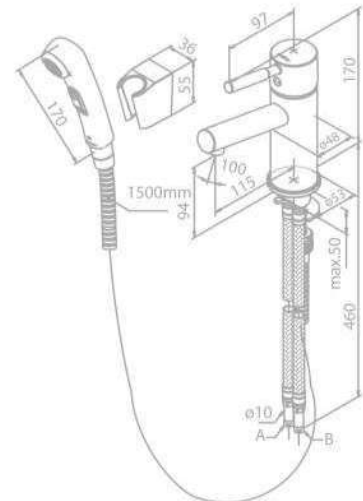

Piccolo Basin Mixer with sidespray

Product No.: 14757.00

Finish: Chrome

Standard Features:

- Ceramic cartridge
- Pop up waste with click-function