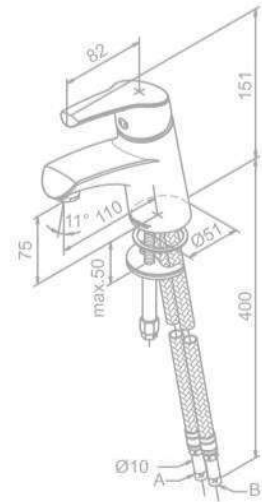

Basin Mixer

Product No.: 67821.00

Finish: Chrome

Standard Features:

Ceramic cartridge

Pop up waste