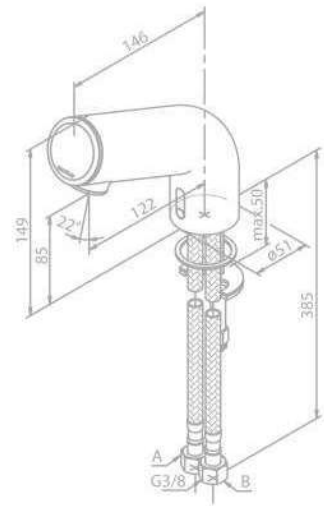

FREE

Basin Mixer with temperature handle

Product No.: 28022.00

Finish: Chrome

Standard Features:

- Ceramic cartridge
- Optional flush time
- Low power usage
- Possibility for hygiene flush
- Easy to install
- Easy to clean
- IP-Sensor, IP67

Basin Mixer without temperature handle

Product No.: 28020.00

Finish: Chrome

Standard Features:

- Ceramic cartridge
- Optional flush time
- Low power usage
- Possibility for hygiene flush
- Easy to install
- Easy to clean
- IP-Sensor, IP67