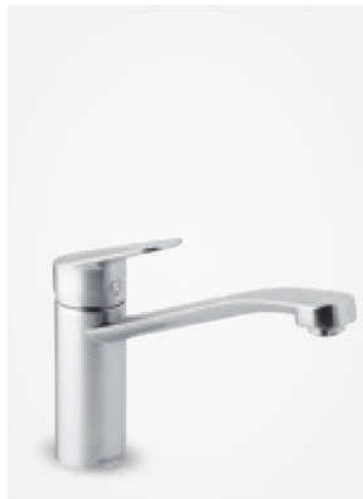

Kitchen Mixer

Product No.: 60047.26

Finish: Steel

Standard Features:

- Ceramic cartridge
- 8 l/min aerator
- Swivel spout
- 120° swivel limitation