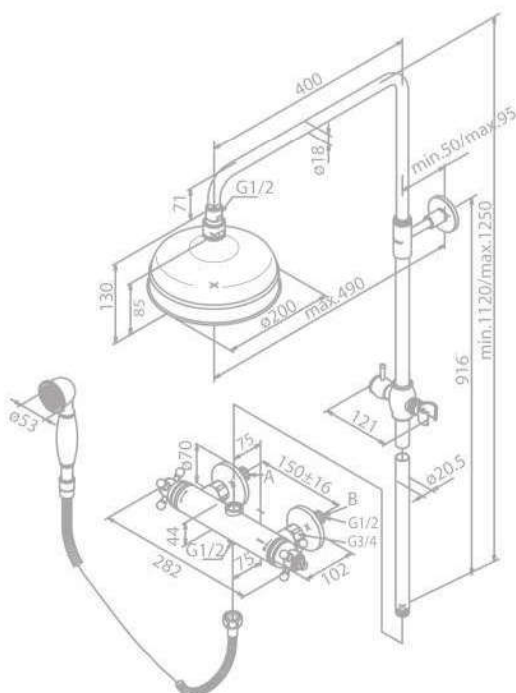

TRADITION

Shower System
with thermostat, head shower,
hand shower and anti-twist shower hose

NEW
PRODUCT

Product No.: 37930.00

Finish: Chrome

Standard Features:

Standard 150 mm centers

Wall plates & eccentric unions

Integrated diverter

1750 mm Shower hose in metal

200 mm head shower and hand shower

Note: Telescopic bar adjustable in height from
1020 mm up to 1250 mm.