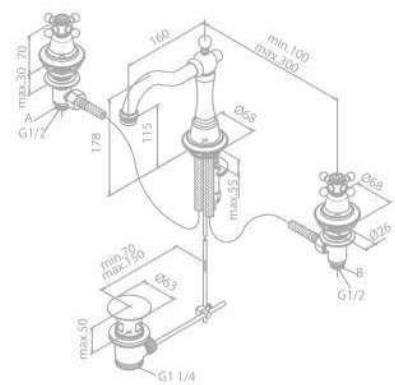

- Ceramic head part
- Swivel spout

TRADITION

3-Hole Basin Mixer

Product No.: 37078.00

Finish: Chrome

Standard Features:

Ceramic head part

Pop up waste