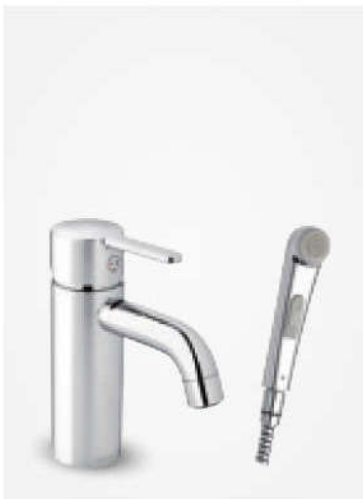

Basin Mixer - small with sidespray

Product No.: 74030.00

Finish: Chrome

Standard Features:

Ceramic cartridge
6 l/min aerator

Note: Available from April