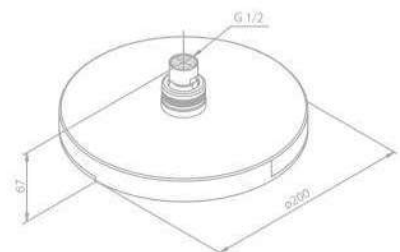

HEAD SHOWERS

Kudos Petite

Product No.: 76556.00

Finish: Chrome

Standard Features:

Ø102 mm

5 spray modes

Pine

Product No.: 76662.00

Finish: Chrome

Standard Features:

200×200 mm

1 spray mode

Kudos Grande

Product No.: 76557.00

Finish: Chrome

Standard Features:

Ø200 mm

1 spray mode