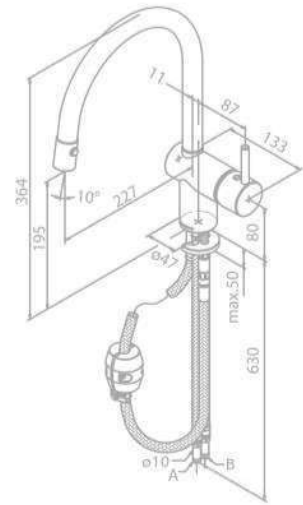

Finish: Chrome

Standard Features:

- Ceramic cartridge
- Swivel spout
- 120° swivel limitation
- Pull out spray head with 2 functions

Kitchen Mixer

Product No.: 18120.66

Finish: Steel

Standard Features:

- Ceramic cartridge
- Swivel spout
- 120° swivel limitation
- Pull out spray head with 2 functions