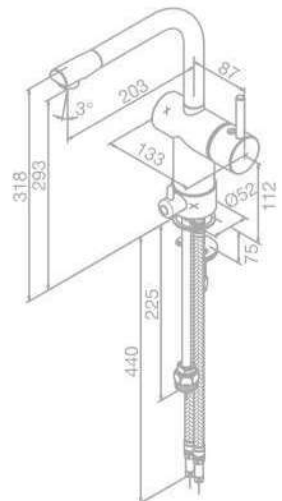

- Ceramic cartridge
- Swivel spout
- 120° swivel limitation
- Adjustable aerator

Kitchen Mixer

Product No.: 18091.00

Finish: Chrome

Standard Features:

- Ceramic cartridge
- Swivel spout
- 120° swivel limitation
- Dishwasher shut off valve
- Adjustable aerator