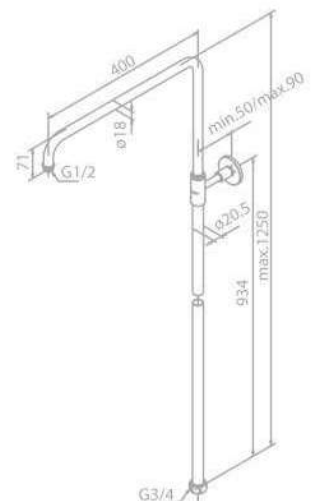

SHOWER ACCESSORIES

Arm short - wall mounted

Product No.: 76606.00

Finish: Chrome

Arm long - wall mounted

Product No.: 76607.00

Finish: Chrome

Tradition Rail

Product No.: 37220.00

Finish: Chrome

Note:

Suitable for head shower 37221.00