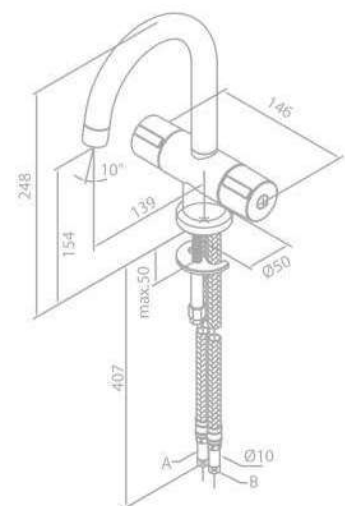

TITAN

Basin Mixer

Product No.: 62021.00

Finish: Chrome

Standard Features:

Ceramic head part
Swivel spout
120° swivel limitation