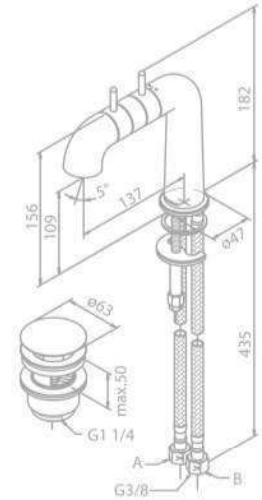

Basin Mixer

Product No.: 73021.00

Finish: Chrome

Standard Features:

- Ceramic head part
- Adjustable aerator