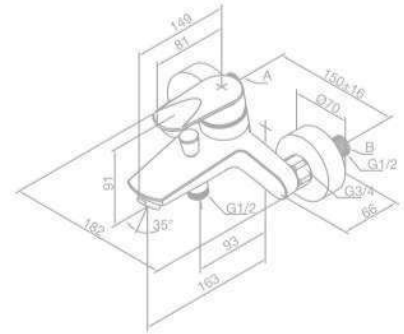

Standard Features:

- Ceramic cartridge
- Diverter
- 1/2" connection for hand shower hose
- Standard 150 mm centers
- Wall plates & eccentric unions