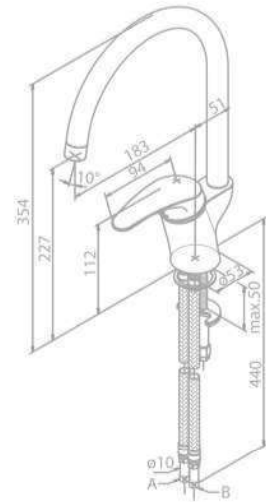

Ceramic cartridge
Swivel spout
120° swivel limitation

Note: Handle can be placed in front, left side or right side

Kitchen Mixer

Product No.: 10071.00

Finish: Chrome

Standard Features:

Ceramic cartridge
Swivel spout
120° swivel limitation
Dishwasher shut off valve