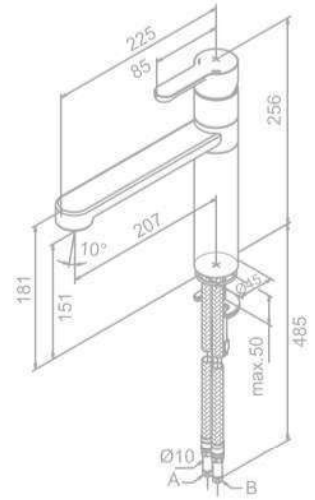

Kitchen Mixer

Product No.: 35000.66

Finish: Steel

Standard Features:

- Ceramic cartridge
- Swivel spout
- 120° swivel limitation