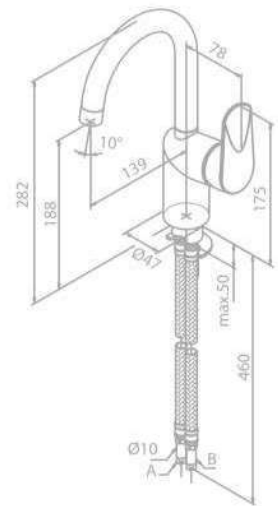

Basin Mixer

Product No.: 60827.10

Finish: Chrome

Standard Features:

- Ceramic cartridge
- 6 l/min aerator
- Pop up waste with click-function
- Swivel spout