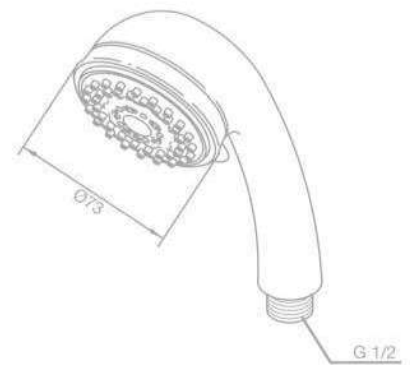

Slate

Product No.: 76657.74

Finish: Chrome/Black

Standard Features:

1 spray mode