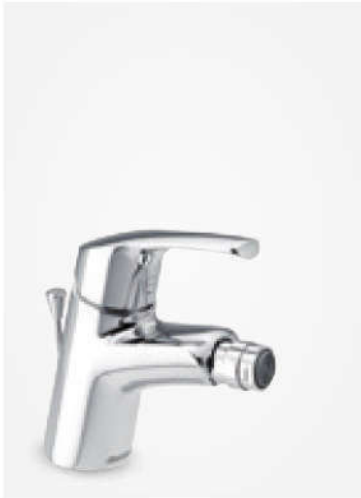

ROWAN

Bidet Mixer

Product No.: 67831.00

Finish: Chrome

Standard Features:

Ceramic cartridge

Pop up waste