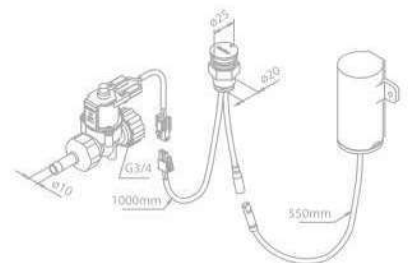

**Washer for electronic shut off valve
 $\varnothing 21$ - $\varnothing 45$ mm**

Product No.: 48428.66

Finish: Steel

Electronic Shut Off Valve

Product No.: 48408.66

Finish: Steel

ELECTRONIC SHUT OFF VALVE

Fits all mixers and is simple and quick to install.