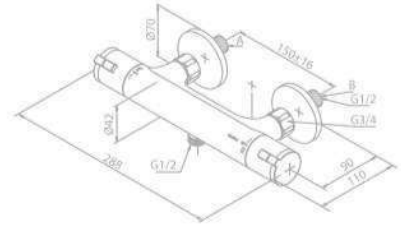

Standard Features:

- Ceramic cartridge
- 1/2" connection for hand shower hose
- Standard 150 mm centers
- Wall plates & eccentric unions

Thermixa Zero Thermostatic Shower Mixer

Product No.: 57410.00

Finish: Chrome

Standard Features:

- Ceramic cartridge
- 3/4" connection for head shower
- Standard 150 mm centers
- Wall plates & eccentric unions