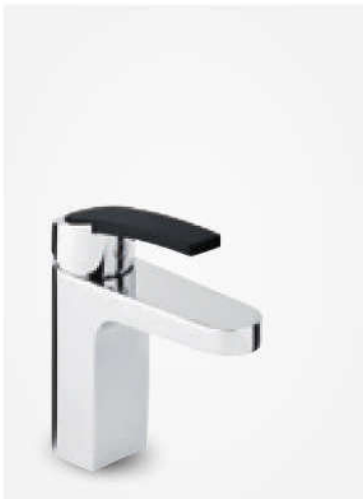

SLATE

Basin Mixer

Product No.: 65847.00

Finish: Chrome

Standard Features:

Ceramic cartridge

Pop up waste with click-function

Basin Mixer