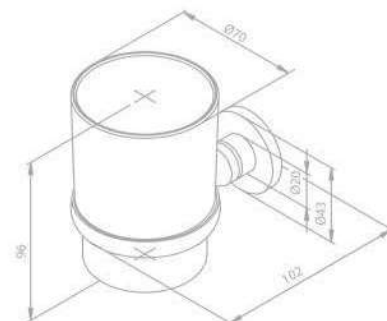

BATHROOM ACCESSORIES

Toilet roll holder

Product No.: 48307.00

Finish: Chrome

Spare toilet roll holder

Product No.: 48317.00

Finish: Chrome

Tumbler and holder

Product No.: 48308.00

Finish: Chrome