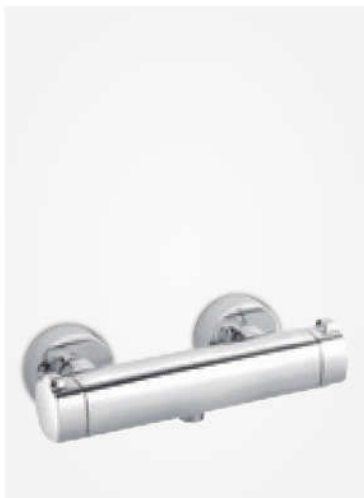

THERMOSTATS