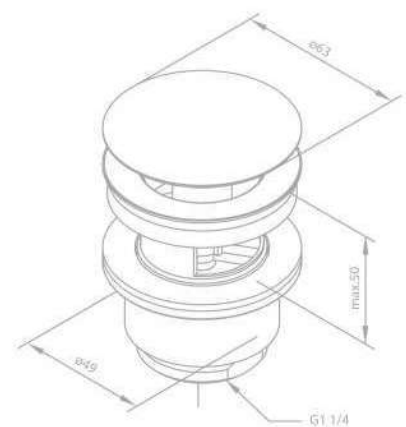

Pop up waste with click-function