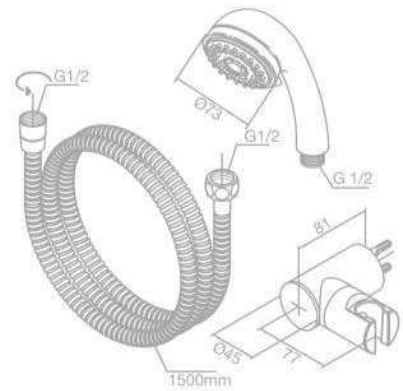

Slate

Product No.: 76679.74

Finish: Chrome/Black

Standard Features:

- 1500 mm shower hose in plastic
- Adjustable wall bracket
- 1 spray mode