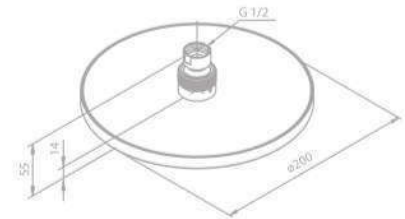

1 spray mode

HEAD SHOWERS

Hilina

Product No.: 76569.00

Finish: Chrome

Standard Features:

Ø200 mm

1 spray mode