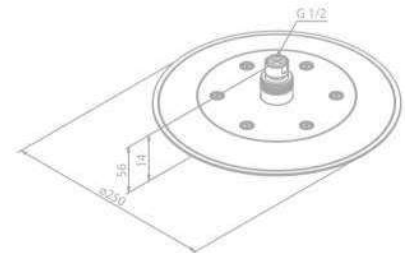

Silhouet

Product No.: 76684.00

Finish: Chrome

Standard Features:

Ø250 mm

1 spray mode

Note: Available from April

Bell