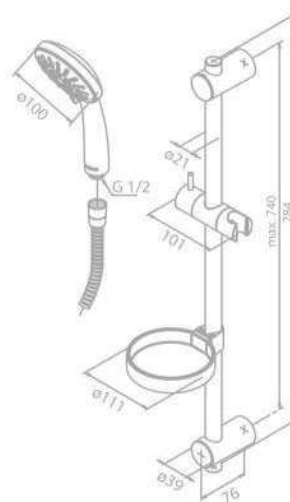

Pine Flex

Product No.: 76668.00

Finish: Chrome

Standard Features:

- Soap dish
- 1500 mm shower hose in plastic
- Flexible fastening in both ends of the rail
- 3 spray modes