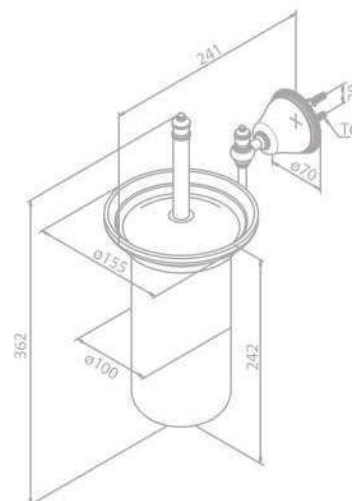

TRADITION

Glass shelf

Product No.: 37311.00

Finish: Chrome

Toilet brush and holder

Product No.: 37312.00

Finish: Chrome

Toilet brush and holder

Product No.: 37312.77

Finish: Polished Brass