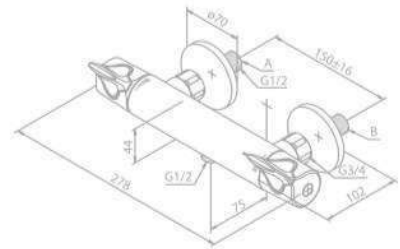

Finish: Chrome/Black

Standard Features:

- Ceramic cartridge
- 1/2" connection for hand shower hose
- Standard 150 mm centers
- Wall plates & eccentric unions

Thermixa 300 Thermostatic Bath/Shower Mixer

Product No.: 57503.74