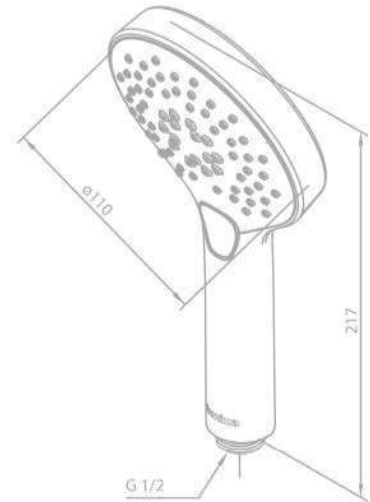

Bell

Product No.: 76669.00

Finish: Chrome

Standard Features:

3 spray modes