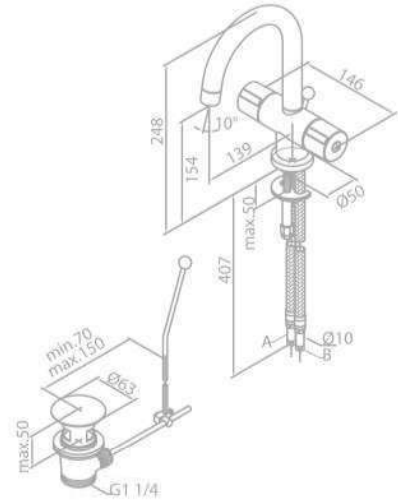

Basin Mixer

Product No.: 62016.00

Finish: Chrome

Standard Features:

- Ceramic head part