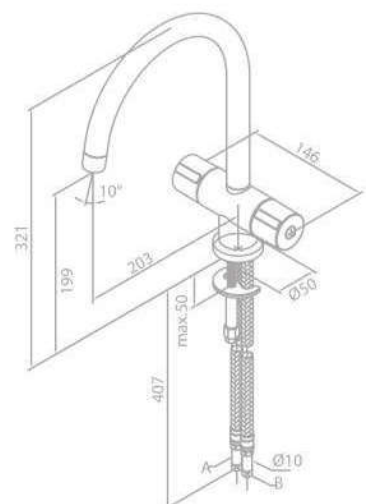

TITAN

Kitchen Mixer

Product No.: 62000.00

Finish: Chrome

Standard Features:

Ceramic head part
Swivel spout
120° swivel limitation