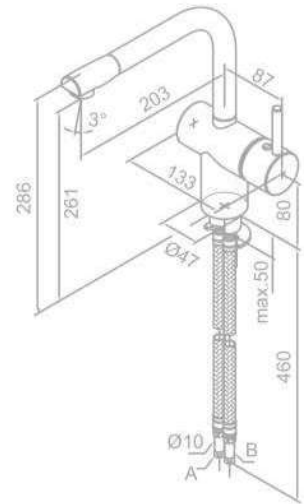

Kitchen Mixer

Product No.: 18091.00

Finish: Chrome

Standard Features:

- Ceramic cartridge
- Swivel spout
- 120° swivel limitation
- Dishwasher shut off valve
- Adjustable aerator