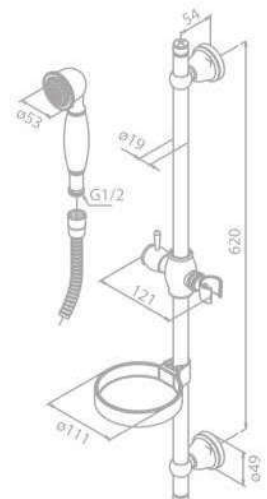

SHOWER SETS

Slate

Product No.: 76655.74

Finish: Chrome/Black

Standard Features:

Soap dish

1500 mm shower hose in plastic

1 spray mode

Tradition

Product No.: 76511.00

Finish: Chrome

Standard Features:

Soap dish

1500 mm shower hose in metal

1 spray mode