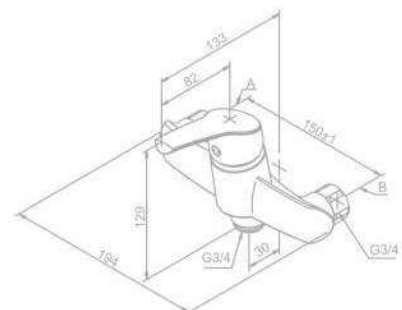

Kitchen Mixer - wall mounted

Product No.: 67358.00

Finish: Chrome

Standard Features:

- Ceramic cartridge
- 3/4" connection
- Standard 150 mm centers

Note: Spouts to be ordered separately

SILHOUET

**NEW
SERIES**