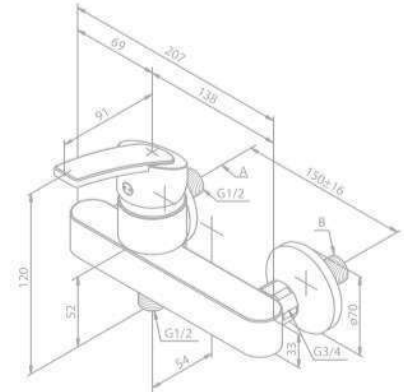

SLATE

Shower Mixer

Product No.: 65200.74

Finish: Chrome/Black

Standard Features:

- Ceramic cartridge
- 1/2" connection for hand shower hose
- Standard 150 mm centers
- Wall plates & eccentric unions

Thermostatic Shower Mixer