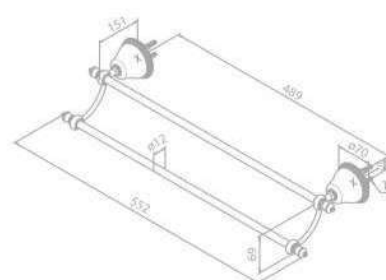

Product No.: 37304.00

Finish: Chrome

Twin towel rail 556 mm

Product No.: 37313.00

Finish: Chrome

Twin towel rail 556 mm

Product No.: 37313.77

Finish: Polished Brass