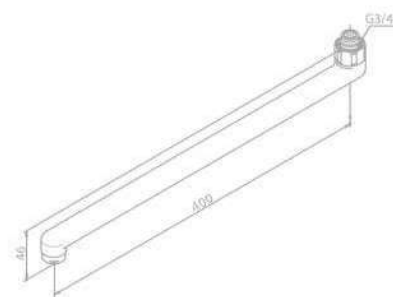

PRODUCT ACCESSORIES

Swivel spout 300 mm

Product No.: 48089.00

Finish: Chrome

Standard Features:

300 mm swivel spout with aerator

Swivel spout 400 mm

Product No.: 48094.00

Finish: Chrome

Standard Features:

400 mm swivel spout with aerator