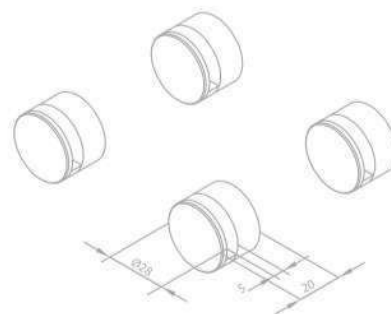

BATHROOM ACCESSORIES

Fixed mirror holders (4 pieces)

Product No.: 48314.00

Finish: Chrome