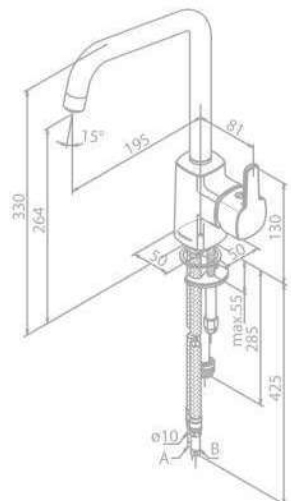

Kitchen Mixer

Product No.: 17066.00
Finish: Chrome

Standard Features:
 Ceramic cartridge
 8 l/min aerator
 Swivel spout
 120° swivel limitation

Kitchen Mixer

Product No.: 17061.00
Finish: Chrome

Standard Features:
 Ceramic cartridge
 8 l/min aerator
 Swivel spout
 120° swivel limitation
 Dishwasher shut off valve