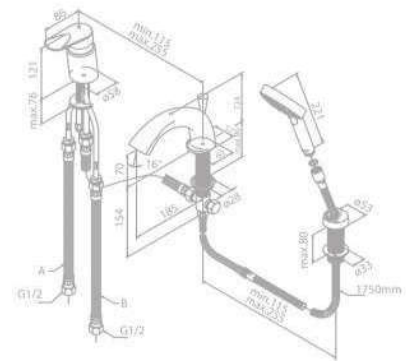

Standard Features:

- Ceramic cartridge
- 6 l/min aerator
- Pop up waste with click-function

3-Hole Bath Shower Mixer

Product No.: 60013.00

Finish: Chrome

Standard Features:

- Ceramic cartridge
- Shower set as shown
- Diverter
- 5 spray modes
- 1/2" connection for hand shower hose