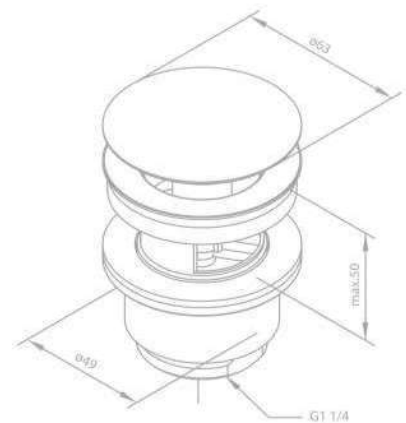

Pop up waste with click-function

Product No.: 23850.80

Finish: Polished Copper