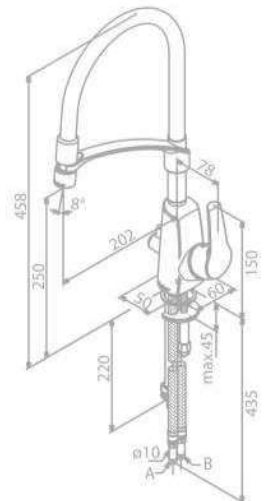

Finish: Chrome

Standard Features:

- Ceramic cartridge
- Swivel spout
- 120° swivel limitation
- Flexible spout

Pro, Kitchen Mixer

Product No.: 67158.00

Finish: Chrome

Standard Features:

- Ceramic cartridge
- Swivel spout
- 120° swivel limitation
- Flexible spout
- Dishwasher shut off valve