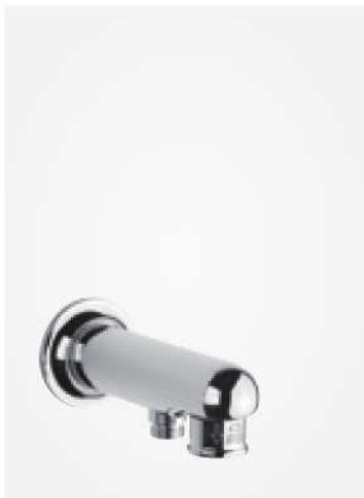

Spout 140 mm

Product No.: 28003.00

Finish: Chrome

Standard Features:

Diverter

1/2" connection for hand shower hose

1/2" connection

Spout 140 mm