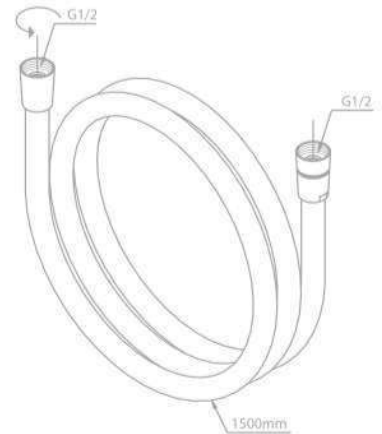

Easyflex silver shower hose 1750 mm

Product No.: 76683.00

Finish: Chrome

Standard Features:

Anti-twist