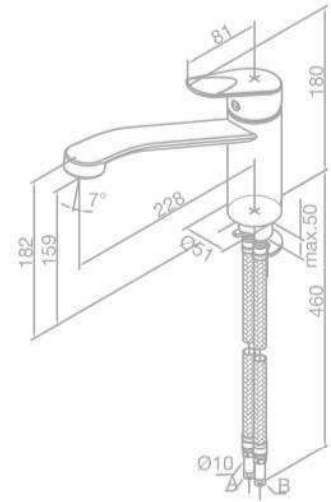

Finish: Chrome

Standard Features:

- Ceramic cartridge
- 8 l/min aerator
- Swivel spout
- 120° swivel limitation

Kitchen Mixer

Product No.: 60047.26

Finish: Steel

Standard Features:

- Ceramic cartridge
- 8 l/min aerator
- Swivel spout
- 120° swivel limitation