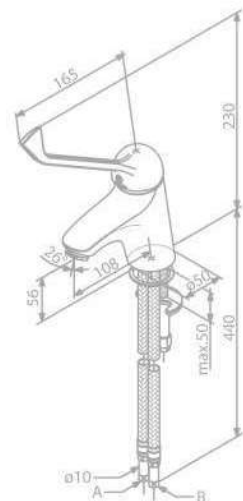

SPACE

Basin Mixer

Product No.: 10021.00

Finish: Chrome

Standard Features:

Ceramic cartridge

Basin Mixer

Product No.: 10821.00

Finish: Chrome

Standard Features:

Ceramic cartridge

Pop up waste

Basin Mixer

Product No.: 10421.00

Finish: Chrome

Standard Features:

Rehab handle

Ceramic cartridge