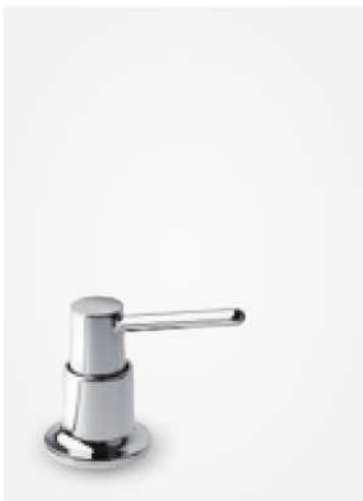

Dispenser

Product No.: 48005.00

Finish: Chrome

Standard Features:

75 mm nozzle