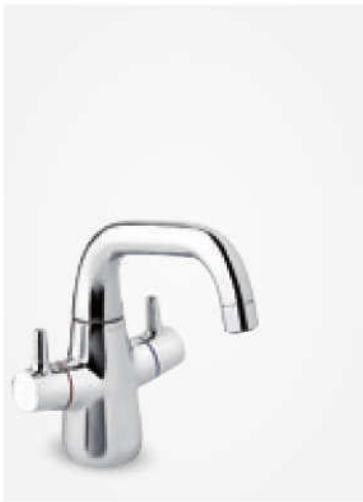

BELL

Basin Mixer

Product No.: 90867.00

Finish: Chrome

Standard Features:

- Ceramic head part
- Swivel spout
- 120° swivel limitation

Basin Mixer

Product No.: 90897.00

Finish: Chrome

Standard Features:

- Ceramic head part
- Swivel spout
- 120° swivel limitation
- Pop up waste with click-function

Basin Mixer

Product No.: 90967.00

Finish: Chrome

Standard Features:

- Ceramic head part
- Swivel spout
- 120° swivel limitation