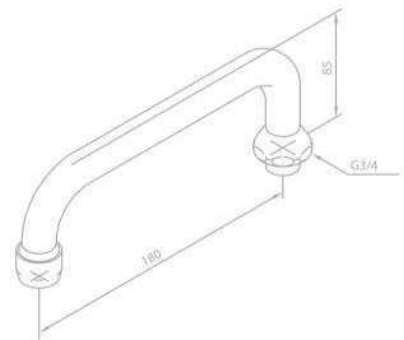

PRODUCT ACCESSORIES

Swivel spout 250 mm

Product No.: 30094.00

Finish: Chrome

Standard Features:

250 mm swivel spout with aerator

Swivel spout 180 mm

Product No.: 30302.00

Finish: Chrome

Standard Features:

180 mm swivel spout with aerator