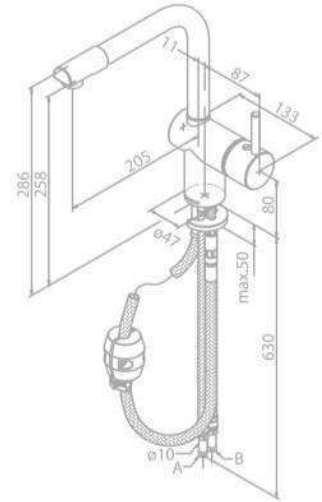

120° swivel limitation

Pull out spray head with 1 function

Kitchen Mixer

Product No.: 18121.66

Finish: Steel

Standard Features:

Ceramic cartridge

Swivel spout