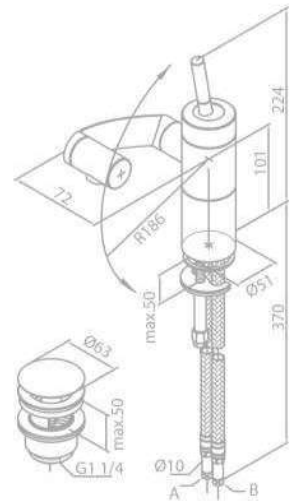

Basin/Bidet Mixer

Product No.: 29821.74

Finish: Chrome/Black

Standard Features:

- Ceramic cartridge
- Adjustable aerator
- Pop up waste with click-function
- 3 way rotational movement