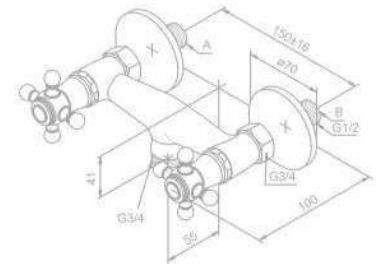

TRADITION

Kitchen Mixer

Product No.: 37120.00

Finish: Chrome

Standard Features:

Ceramic cartridge

Swivel spout

120° swivel limitation

Pull out spray head with 2 functions

Kitchen Mixer - wall mounted

Product No.: 37046.00

Finish: Chrome

Standard Features:

Ceramic head part

3/4" connection

Standard 150 mm centers

Wall plates & eccentric unions

Note: Spouts to be ordered separately