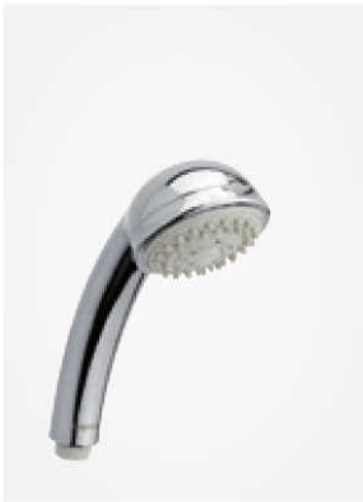

Plus

Product No.: 76562.00

Finish: Chrome

Standard Features:

3 spray modes