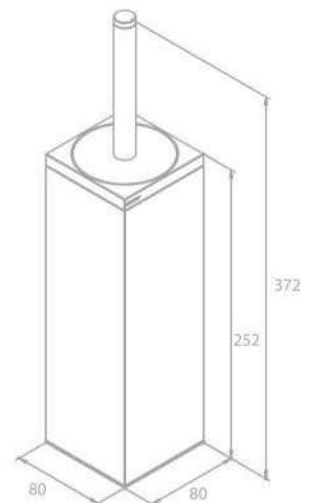

G-TYPE

Towel Rail 630 mm

Product No.: 72604.00

Finish: Chrome

Spare toilet roll holder

Product No.: 72617.00

Finish: Chrome

Toilet brush and holder

Product No.: 72601.00

Finish: Chrome