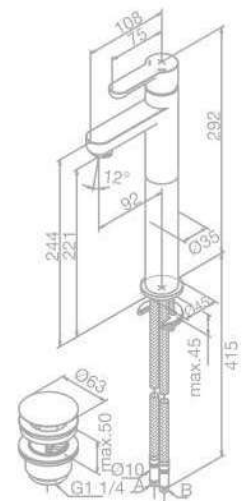

WILLOW

Piccolo Basin Mixer

Product No.: 35810.00

Finish: Chrome

Standard Features:

Ceramic cartridge

Piccolo Basin Mixer

Product No.: 35811.00

Finish: Chrome

Standard Features:

Ceramic cartridge

Pop up waste with click-function

Piccolo Basin Mixer

Product No.: 35813.00

Finish: Chrome

Standard Features:

Ceramic cartridge

Pop up waste with click-function