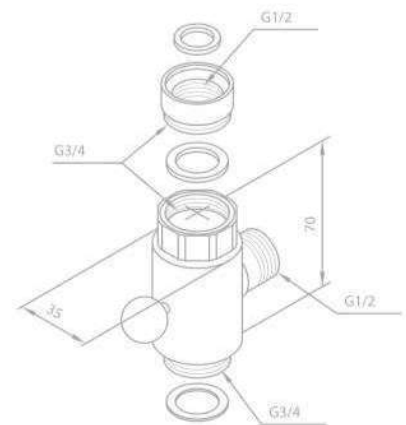

Standard Features:

Diverter for thermostatic mixer tap
1/2" connection