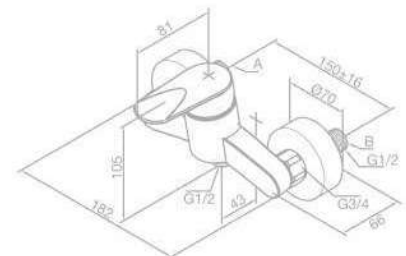

Standard Features:

- Ceramic cartridge
- Diverter
- 1/2" connection for hand shower hose
- Standard 150 mm centers
- Wall plates & eccentric unions