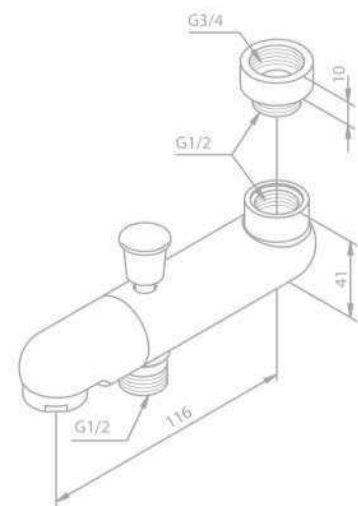

SHOWER ACCESSORIES

Spout

Product No.: 27802.00

Finish: Chrome

Standard Features:

Bath spout for thermostatic mixer

Universal spout

Product No.: 28595.00

Finish: Chrome

Standard Features:

Bath spout with diverter for thermostatic mixer