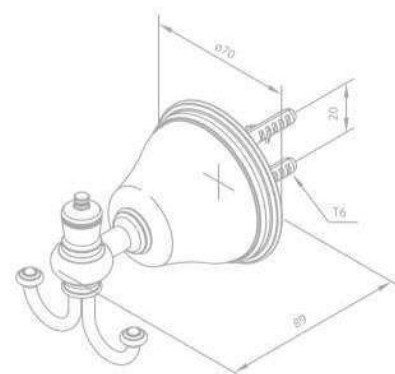

Robe hook

Product No.: 37306.00

Finish: Chrome