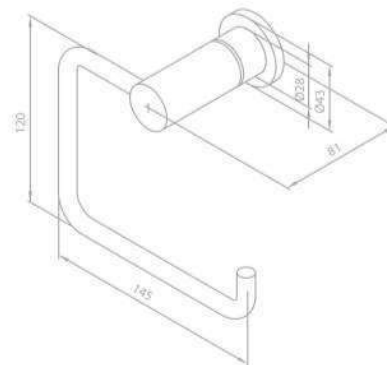

Spare toilet roll holder

Product No.: 48317.00

Finish: Chrome