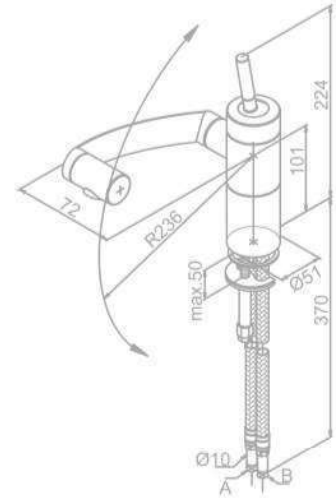

Kitchen Mixer

Product No.: 29000.66

Finish: Steel

Standard Features:

- Ceramic cartridge
- Adjustable aerator
- 3 way rotational movement