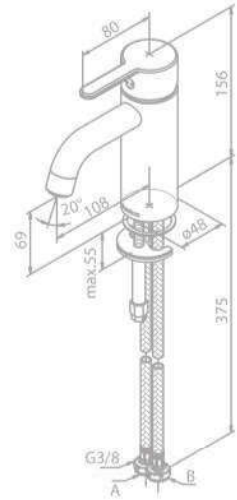

Basin Mixer - small

Product No.: 74821.00

Finish: Chrome

Standard Features:

Ceramic cartridge
6 l/min aerator
Pop up waste with click-function

Note: Available from April