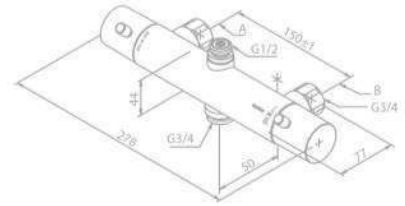

Standard Features:

- Ceramic cartridge
- 1/2" connection for hand shower hose
- 3/4" connection for head shower
- Standard 150 mm centers
- Diverter in handle

Thermixa 200 Thermostatic Shower Mixer

Product No.: 57402.74