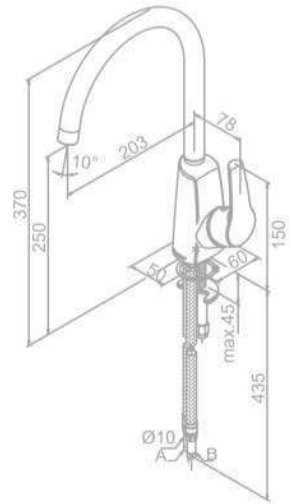

- Ceramic cartridge
- Swivel spout
- Easy removal of spray plate for cleaning
- Pull out spray head with 2 functions

ROWAN

Kitchen Mixer

Product No.: 67070.00

Finish: Chrome

Standard Features:

- Ceramic cartridge
- Swivel spout
- 120° swivel limitation