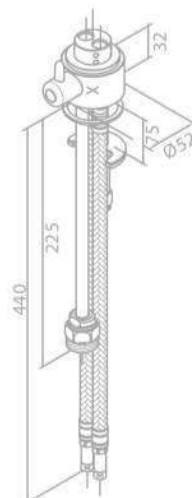

X-Change Connector Kit for kitchen and bathroom mixers

Product No.: 48220.00

Finish: Chrome