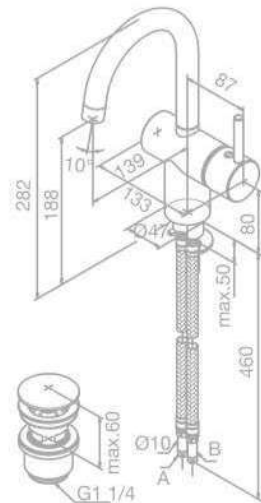

OSIER

Basin Mixer

Product No.: 18857.00

Finish: Chrome

Standard Features:

- Ceramic cartridge
- Swivel spout

Basin Mixer

Product No.: 18847.00

Finish: Chrome

Standard Features:

- Ceramic cartridge
- Pop up waste with click-function
- Swivel spout