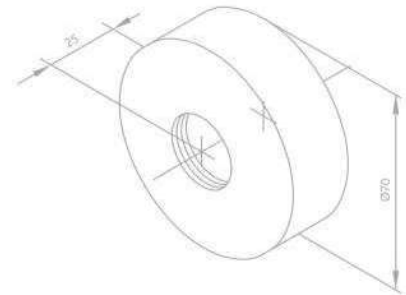

Product No.: 13643.00

Finish: Chrome

Standard Features:

Wall plates with 3/4" nuts 1/2"

Eccentric Unions (2 pieces)

Product No.: 69117.00

Finish: Chrome

Standard Features: