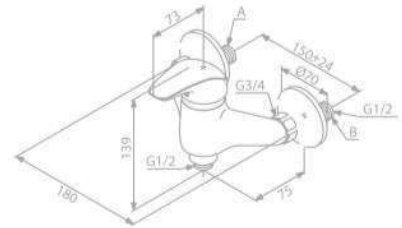

Finish: Chrome

SPACE

Shower Mixer

Product No.: 10200.00

Finish: Chrome

Standard Features:

- Ceramic cartridge
- 1/2" connection for hand shower hose
- Standard 150 mm centers
- Wall plates & eccentric unions