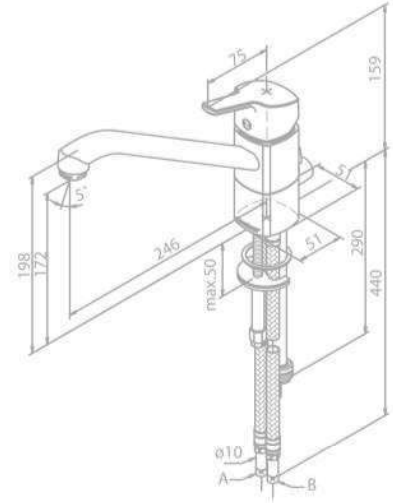

- Ceramic cartridge
- 8 l/min aerator
- Swivel spout
- 120° swivel limitation

PINE

Kitchen Mixer

Product No.: 17001.00
Finish: Chrome

Standard Features:
 Ceramic cartridge
 8 l/min aerator
 Swivel spout
 120° swivel limitation
 Dishwasher shut off valve