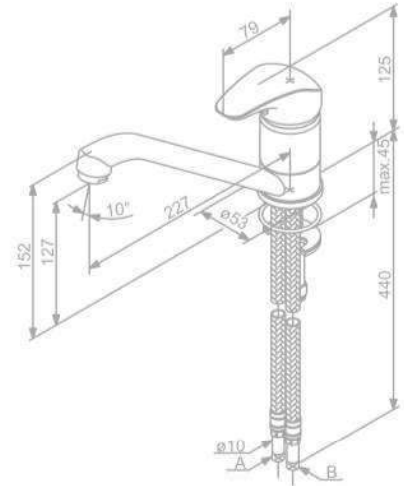

Kitchen Mixer

Product No.: 10001.00

Finish: Chrome

Standard Features:

- Ceramic cartridge
- Swivel spout
- 120° swivel limitation
- Dishwasher shut off valve