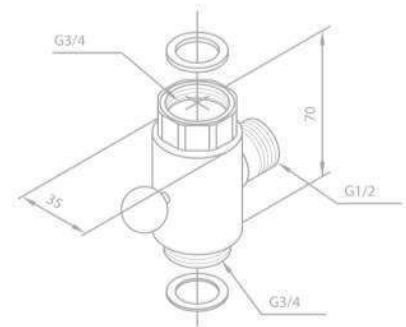

Eccentric unions 3/4" x 1/2"

SHOWER ACCESSORIES

Diverter

Product No.: 48073.00

Finish: Chrome

Standard Features:

Diverter for thermostatic mixer tap
3/4" connection

Diverter