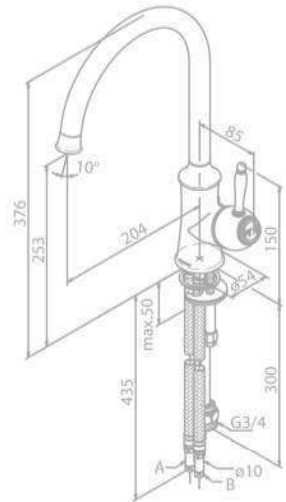

TRADITION

Kitchen Mixer

Product No.: 37071.00

Finish: Chrome

Standard Features:

Ceramic cartridge

Swivel spout

120° swivel limitation

Dishwasher shut off valve