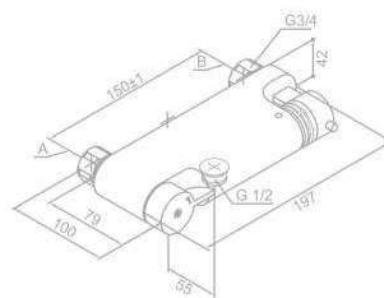

Product No.: 27450.0091

Finish: Chrome

Standard Features:

1/2" connection for hand shower hose
Standard 150 mm centers

HILINA

Shower System
with thermostat, head shower,
hand shower and anti-twist shower hose