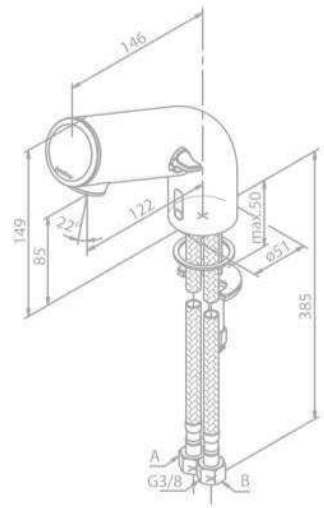

Basin Mixer without temperature handle

Product No.: 28020.00

Finish: Chrome

Standard Features:

- Ceramic cartridge
- Optional flush time
- Low power usage
- Possibility for hygiene flush
- Easy to install
- Easy to clean
- IP-Sensor, IP67