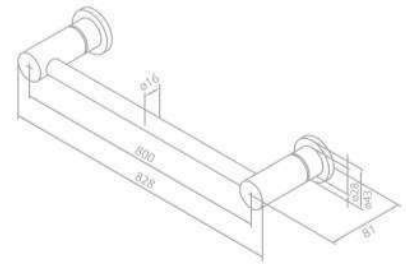

Product No.: 72616.00

Finish: Chrome

Standard Features:

Set includes 2 mirror holders,
2 "shelf and mirror" holders and 1 shelf

BATHROOM ACCESSORIES

Towel rail 800 mm

Product No.: 48300.00

Finish: Chrome