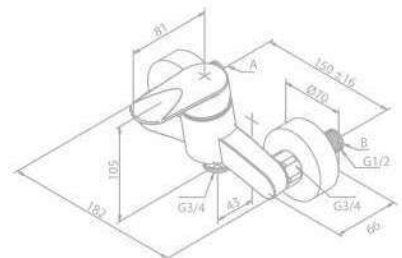

Finish: Chrome

Standard Features:

- Ceramic cartridge
- 3/4" connection
- Standard 150 mm centers
- Wall plates & eccentric unions

Note: Spouts to be ordered separately

OSIER

OSIER

Kitchen Mixer

Product No.: 18077.00