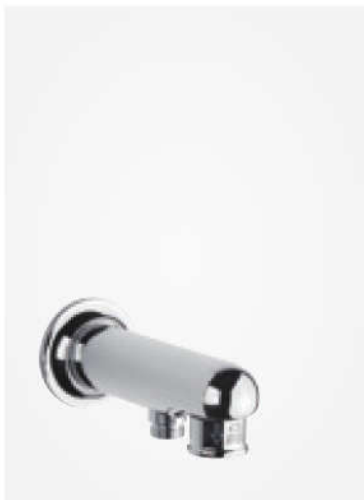

PRODUCT ACCESSORIES

Spout 140 mm

Product No.: 28033.00

Finish: Chrome

Standard Features:

Diverter

1/2" connection for hand shower hose

3/4" connection