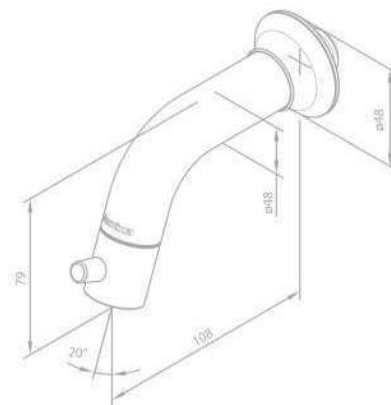

SKY

NEW
SERIES

Pillar Tap

Product No.: 48830.00

Finish: Chrome

Standard Features:

Ceramic cartridge

Note: Available from March

Pillar Tap - high

Product No.: 48017.00

Finish: Chrome

Standard Features:

Ceramic cartridge

Note: Available from March

Pillar Tap - wall mounted

Product No.: 48116.00

Finish: Chrome

Standard Features:

Ceramic cartridge

Note: Available from March