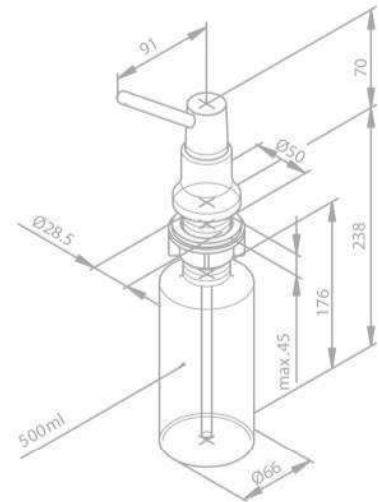

Dispenser

Product No.: 48005.00

Finish: Chrome

Standard Features:

75 mm nozzle