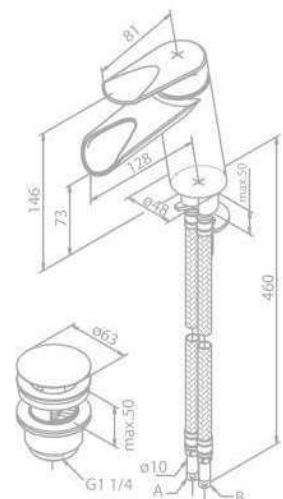

CLOVER GREEN

Basin Mixer

Product No.: 60847.10

Finish: Chrome

Standard Features:

- Ceramic cartridge
- 6 l/min aerator
- Pop up waste with click-function

Basin Mixer with open spout

Product No.: 60815.10

Finish: Chrome

Standard Features:

- Ceramic cartridge
- 6 l/min aerator

Basin Mixer with open spout

Product No.: 60814.10

Finish: Chrome

Standard Features:

- Ceramic cartridge
- 6 l/min aerator
- Pop up waste with click-function