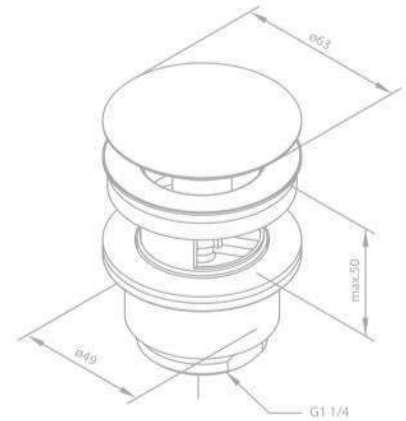

Pop up waste with click-function

Product No.: 23850.77

Finish: Polished Brass