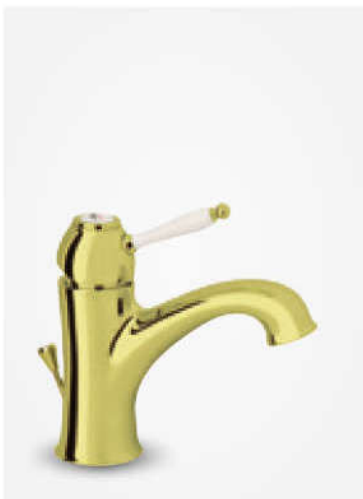

Basin Mixer

Product No.: 37821.77

Finish: Polished Brass

Standard Features:

Ceramic cartridge

Pop up waste