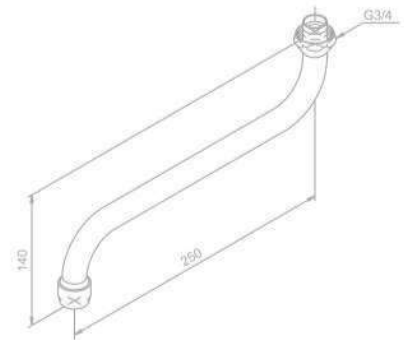

Swivel spout 180 mm

Product No.: 30302.00

Finish: Chrome

Standard Features:

180 mm swivel spout with aerator