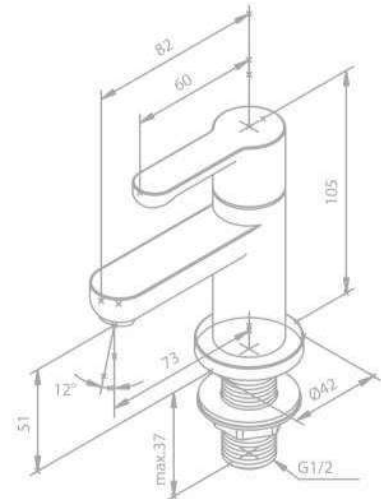

WILLOW

Bidet Mixer

Product No.: 35831.00

Finish: Chrome

Standard Features:

- Ceramic cartridge
- Pop up waste

Pillar Tap

Product No.: 35830.00

Finish: Chrome

Standard Features:

- Ceramic head part

Shower Mixer

Product No.: 35200.00

Finish: Chrome

Standard Features:

- Ceramic cartridge
- 1/2" connection for hand shower hose
- Standard 150 mm centers
- Wall plates & eccentric unions