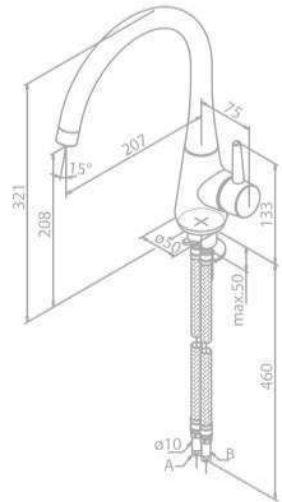

Kitchen Mixer

Product No.: 90071.00
Finish: Chrome

Standard Features:
Ceramic cartridge
Swivel spout
120° swivel limitation
Dishwasher shut off valve