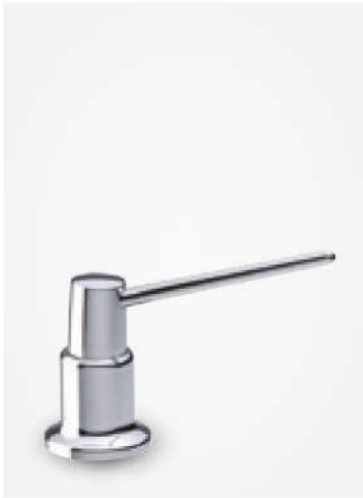

KITCHEN ACCESSORIES

Dispenser

Product No.: 48004.00

Finish: Chrome

Product No.: 48004.66

Finish: Steel

Standard Features:

91 mm nozzle