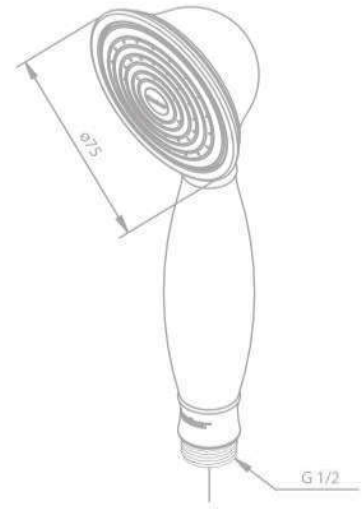

Tradition

Product No.: 37206.00

Finish: Chrome

Standard Features:

1 spray mode