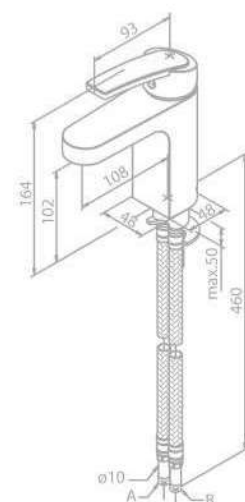

SLATE

Basin Mixer

Product No.: 65817.74

Finish: Chrome/Black

Standard Features:

Ceramic cartridge
Swivel spout
120° swivel limitation

Basin Mixer

Product No.: 65857.00

Finish: Chrome

Standard Features:

Ceramic cartridge

Basin Mixer

Product No.: 65857.74

Finish: Chrome/Black

Standard Features:

Ceramic cartridge