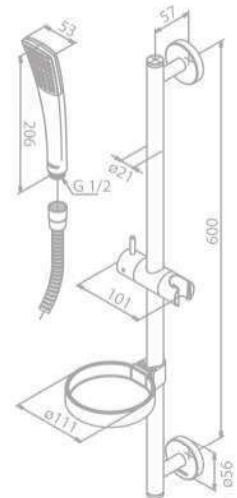

Tradition

Product No.: 76511.00

Finish: Chrome

Standard Features:

Soap dish

1500 mm shower hose in metal

1 spray mode