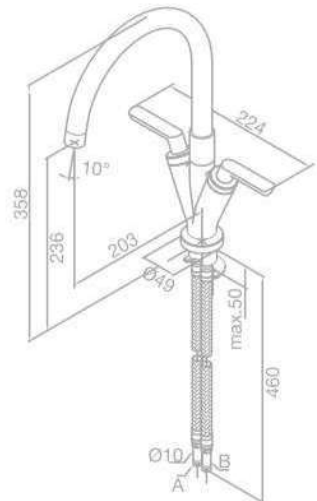

Finish: Chrome

Standard Features:

- Ceramic head part
- Swivel spout
- 120° swivel limitation

Kitchen Mixer

Product No.: 16047.66

Finish: Steel

Standard Features:

- Ceramic head part
- Swivel spout
- 120° swivel limitation