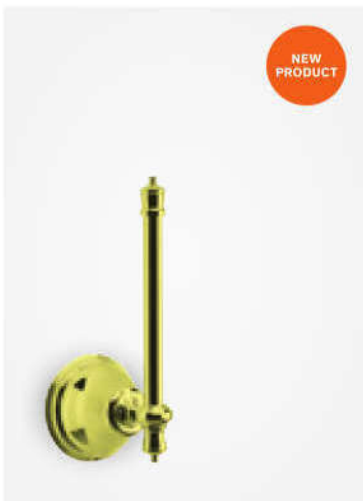

Finish: Polished Brass

TRADITION

Spare toilet roll holder

Product No.: 37317.00

Finish: Chrome

Spare toilet roll holder

Product No.: 37317.77

Finish: Polished Brass