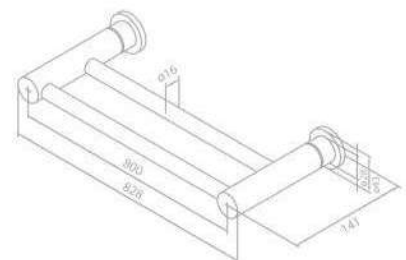

Towel rail 500 mm

Product No.: 48304.00

Finish: Chrome

Twin towel rail 800 mm

Product No.: 48315.00

Finish: Chrome

BATHROOM ACCESSORIES

Twin towel rail 500 mm