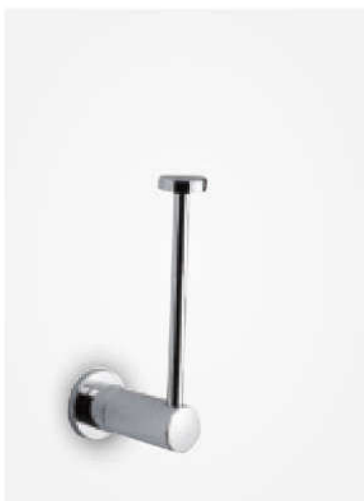

Product No.: 48305.00

Finish: Chrome

BATHROOM ACCESSORIES

Toilet roll holder

Product No.: 48307.00

Finish: Chrome

Spare toilet roll holder

Product No.: 48317.00