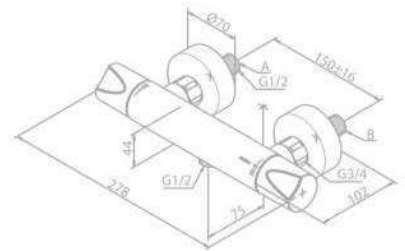

Standard Features:

- Ceramic cartridge
- 1/2" connection for hand shower hose
- Standard 150 mm centers
- Wall plates & eccentric unions