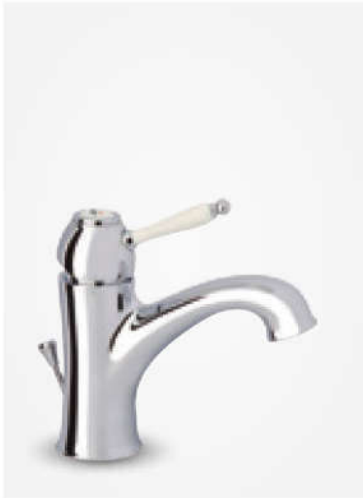

Ceramic cartridge

Basin Mixer

Product No.: 37034.80

Finish: Polished Copper

Standard Features:

Ceramic cartridge

TRADITION

Basin Mixer