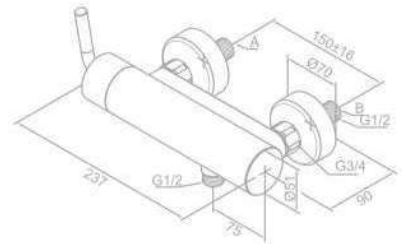

Standard Features:

- Ceramic cartridge
- 1/2" connection for hand shower hose
- Standard 150 mm centers
- Wall plates & eccentric unions