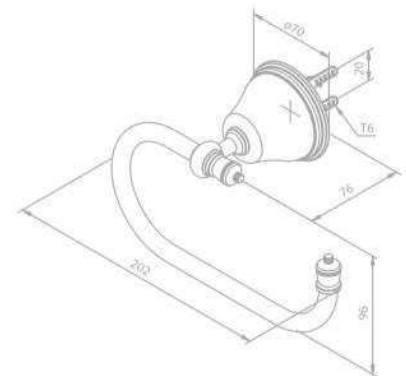

TRADITION

Toilet roll holder

Product No.: 37307.00

Finish: Chrome

Toilet roll holder

Product No.: 37307.77

Finish: Polished Brass