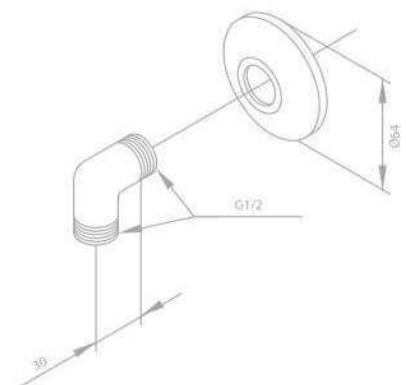

Standard Features:

Elbow with plate. 1/2" thread N/M