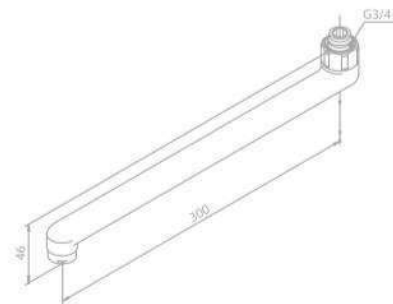

Standard Features:

250 mm swivel spout with aerator

PRODUCT ACCESSORIES

Swivel spout 300 mm

Product No.: 48089.00

Finish: Chrome

Standard Features:

300 mm swivel spout with aerator