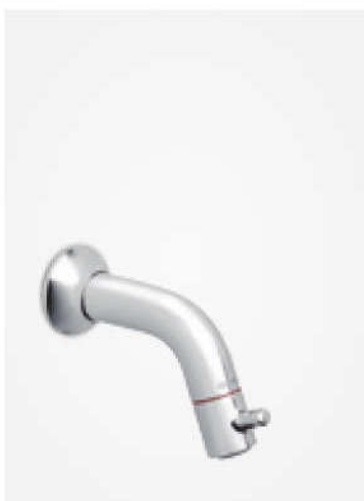

Pillar Tap - wall mounted

Product No.: 48116.00

Finish: Chrome

Standard Features:

Ceramic cartridge

Note: Available from March