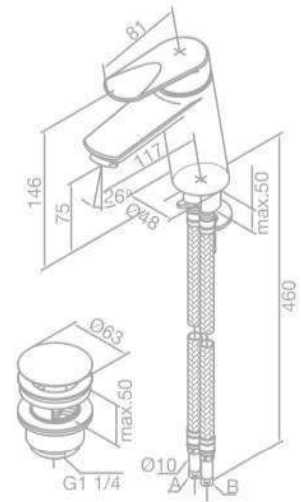

Basin Mixer with open spout

Product No.: 60815.10

Finish: Chrome

Standard Features:

- Ceramic cartridge
- 6 l/min aerator