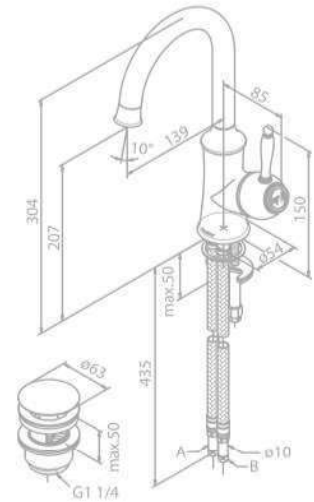

Pop up waste

TRADITION

Basin Mixer

Product No.: 37621.00

Finish: Chrome

Standard Features:

- Ceramic cartridge
- Swivel spout
- Pop up waste with click-function

Pillar Tap