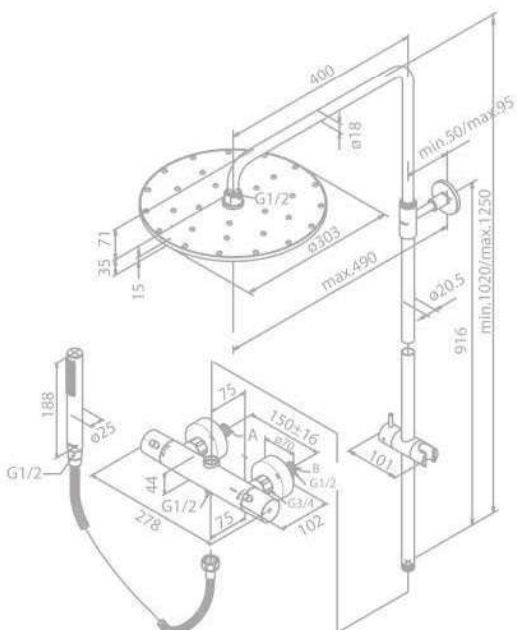

ELIZA

Shower System
with thermostat, head shower,
hand shower and anti-twist shower hose

Product No.: 57912.00

Finish: Chrome

1750 mm Shower hose in metal

Product No.: 57912.30

Finish: Chrome

1750 mm Easyflex silver shower hose

Standard Features:

Standard 150 mm centers

Wall plates & eccentric unions

Integrated diverter

300 mm head shower and hand shower

Note: Telescopic bar adjustable in height from
1020 mm up to 1250 mm.