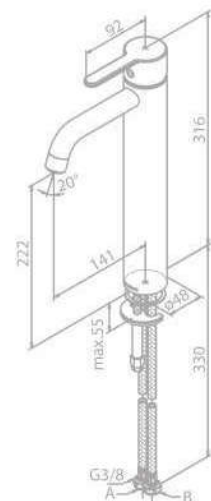

SILHOUET

Basin Mixer - medium

Product No.: 74930.00

Finish: Chrome

Standard Features:

Ceramic cartridge

6 l/min aerator

Note: Available from April

Basin Mixer - medium

Product No.: 74921.00

Finish: Chrome

Standard Features:

Ceramic cartridge

6 l/min aerator

Pop up waste with click-function

Note: Available from April

Basin Mixer - large

Product No.: 74013.00

Finish: Chrome

Standard Features:

Ceramic cartridge

6 l/min aerator

Note: Available from April