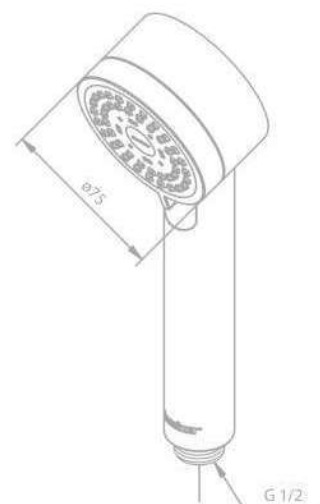

Kudos Mini

Product No.: 76554.00

Finish: Chrome

Standard Features:

3 spray modes

HAND SHOWERS

Silhouet

Product No.: 76686.00