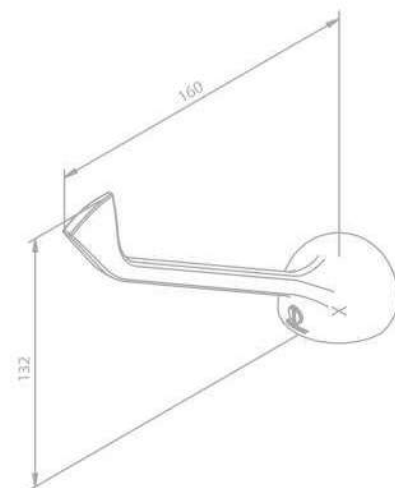

SPACE

Pillar Tap

Product No.: 10834.00

Finish: Chrome

Standard Features:

- Rehab handle
- Ceramic cartridge

Pillar Tap

Product No.: 10830.00

Finish: Chrome

Standard Features:

- Ceramic cartridge

Rehab Handle

Product No.: 48420.00

Finish: Chrome