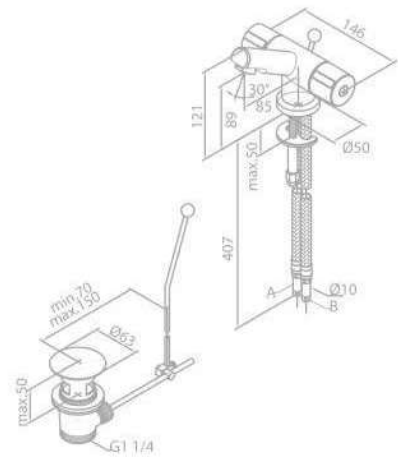

TITAN

Basin Mixer

Product No.: 62821.00

Finish: Chrome

Standard Features:

- Ceramic head part
- Swivel spout
- 120° swivel limitation
- Pop up waste

Basin Mixer

Product No.: 62016.00

Finish: Chrome

Standard Features:

- Ceramic head part

Basin Mixer

Product No.: 62820.00

Finish: Chrome

Standard Features:

- Ceramic head part
- Pop up waste