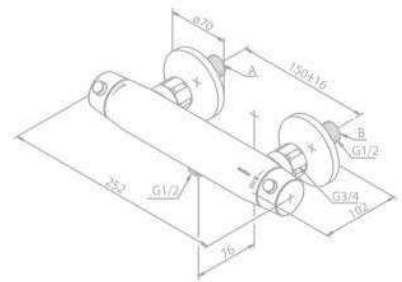

Standard Features:

- Ceramic cartridge
- 1/2" connection for hand shower hose
- Standard 150 mm centers
- Wall plates & eccentric unions