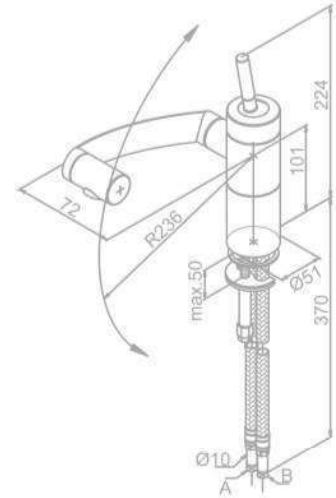

Finish: Steel/Black

Standard Features:

Ceramic cartridge

Adjustable aerator

3 way rotational movement

Cap and Handle

Product No.: 48410.00

Finish: Chrome