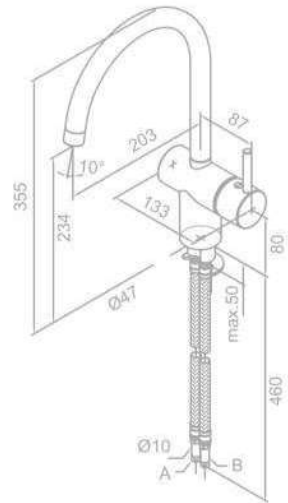

Finish: Chrome

Standard Features:

- Ceramic cartridge
- Swivel spout
- 120° swivel limitation

Kitchen Mixer

Product No.: 18077.66

Finish: Steel

Standard Features:

- Ceramic cartridge
- Swivel spout
- 120° swivel limitation