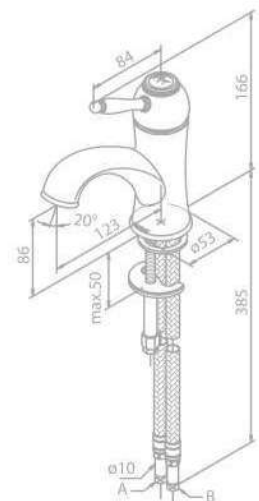

Ceramic cartridge

Basin Mixer

Product No.: 37034.80

Finish: Polished Copper

Standard Features:

Ceramic cartridge

TRADITION

Basin Mixer