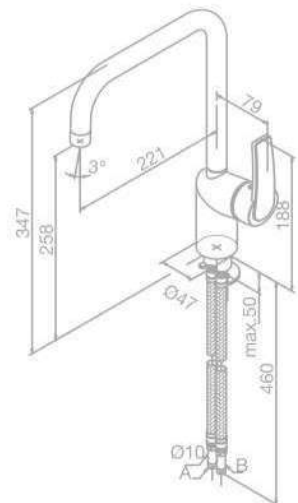

Kitchen Mixer

Product No.: 65087.74

Finish: Chrome/Black

Standard Features:

- Ceramic cartridge
- Swivel spout
- 120° swivel limitation