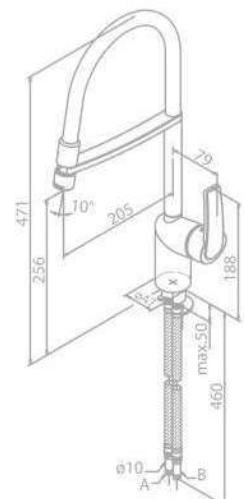

SLATE

Kitchen Mixer

Product No.: 65097.00

Finish: Chrome

Standard Features:

- Ceramic cartridge
- Adjustable aerator
- Swivel spout
- 120° swivel limitation

Kitchen Mixer

Product No.: 65097.74

Finish: Chrome/Black

Standard Features:

- Ceramic cartridge
- Adjustable aerator
- Swivel spout
- 120° swivel limitation

Pro, Kitchen Mixer

Product No.: 65128.74

Finish: Chrome/Black

Standard Features:

- Ceramic cartridge
- Swivel spout
- 120° swivel limitation
- Flexible spout