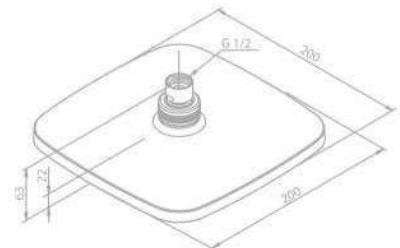

Kudos Grande

Product No.: 76557.00

Finish: Chrome

Standard Features:

Ø200 mm

1 spray mode