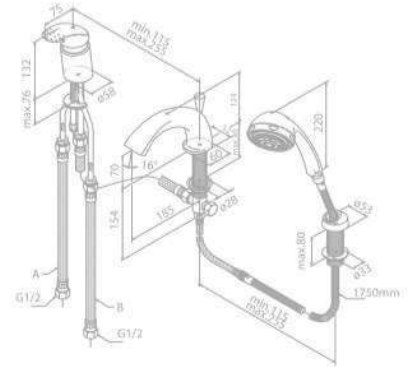

JUPITER

3-Hole Bath Shower Mixer

Product No.: 15013.00

Finish: Chrome

Standard Features:

- Ceramic cartridge
- Shower set as shown
- 5 spray modes
- Diverter