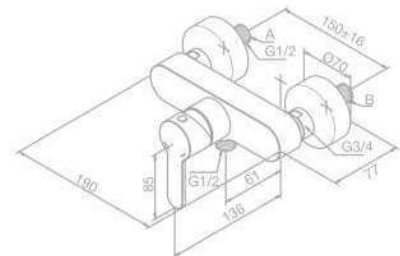

Standard Features:

- Ceramic cartridge
- 1/2" connection for hand shower hose
- Standard 150 mm centers
- Wall plates & eccentric unions