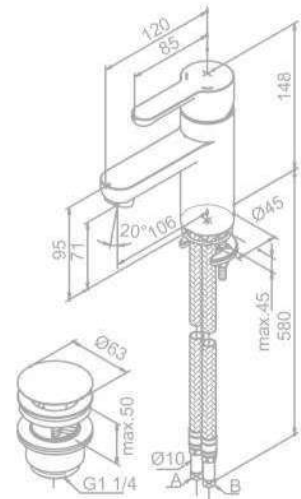

Basin Mixer

Product No.: 35823.00

Finish: Chrome

Standard Features:

Ceramic cartridge

Pop up waste with click-function