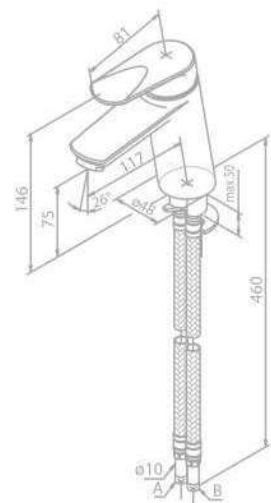

CLOVER GREEN

Basin Mixer

Product No.: 60857.10

Finish: Chrome

Standard Features:

Ceramic cartridge

6 l/min aerator