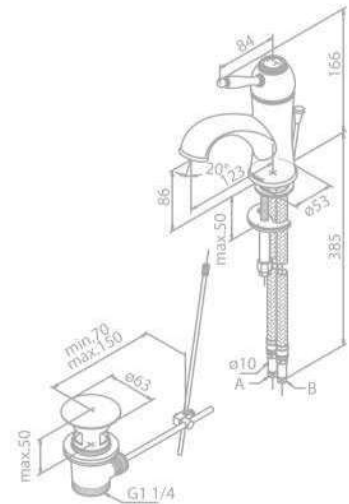

Basin Mixer

Product No.: 37821.80

Finish: Polished Copper

Standard Features:

Ceramic cartridge

Pop up waste