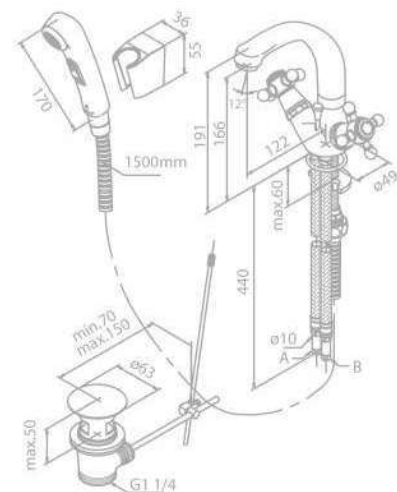

TRADITION

Basin Mixer

Product No.: 37029.00

Finish: Chrome

Standard Features:

Ceramic head part

Pop up waste

Bidet Mixer

Product No.: 37035.00

Finish: Chrome

Standard Features:

Ceramic head part

Pop up waste

Basin Mixer with sidespray

Product No.: 37040.00

Finish: Chrome

Standard Features:

Ceramic head part

Pop up waste