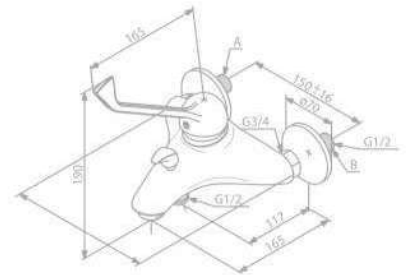

Standard Features:

- Rehab handle
- Ceramic cartridge
- 1/2" connection for hand shower hose
- Standard 150 mm centers
- Wall plates & eccentric unions