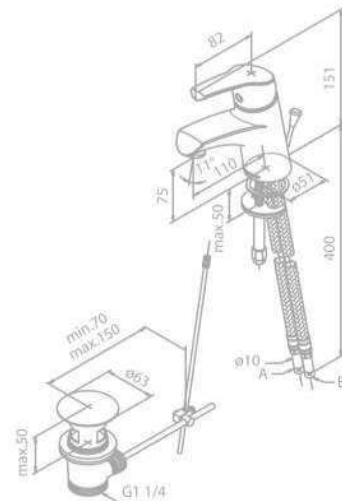

Basin Mixer

Product No.: 67621.00

Finish: Chrome

Standard Features:

Ceramic cartridge

Swivel spout

Pop up waste with click-function