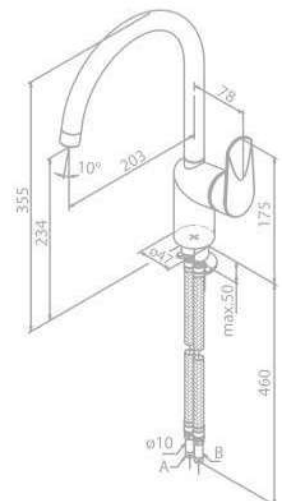

CLOVER GREEN

Kitchen Mixer

Product No.: 60047.10

Finish: Chrome

Standard Features:

- Ceramic cartridge
- 8 l/min aerator
- Swivel spout
- 120° swivel limitation

Kitchen Mixer

Product No.: 60047.26

Finish: Steel

Standard Features:

- Ceramic cartridge
- 8 l/min aerator
- Swivel spout
- 120° swivel limitation

Kitchen Mixer

Product No.: 60077.10

Finish: Chrome

Standard Features:

- Ceramic cartridge
- 8 l/min aerator
- Swivel spout
- 120° swivel limitation