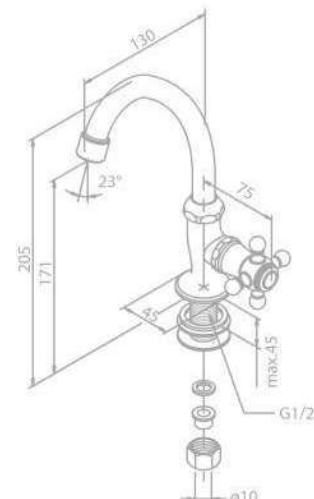

TRADITION

Basin Mixer

Product No.: 37621.00

Finish: Chrome

Standard Features:

- Ceramic cartridge
- Swivel spout
- Pop up waste with click-function

Pillar Tap

Product No.: 37014.00

Finish: Chrome

Standard Features:

- Ceramic head part

Pillar Tap

Product No.: 37016.00

Finish: Chrome

Standard Features:

- Ceramic head part
- Swivel spout