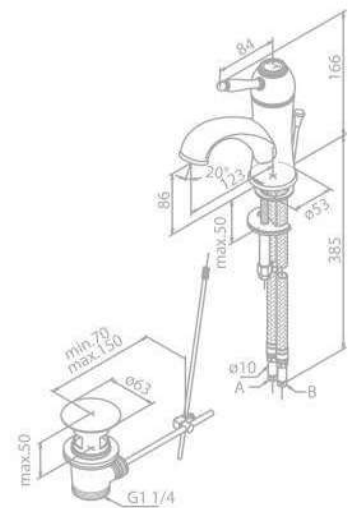

TRADITION

Basin Mixer

Product No.: 37821.00

Finish: Chrome

Standard Features:

Ceramic cartridge

Pop up waste

Basin Mixer

Product No.: 37821.77

Finish: Polished Brass

Standard Features:

Ceramic cartridge

Pop up waste

Basin Mixer

Product No.: 37821.80

Finish: Polished Copper

Standard Features:

Ceramic cartridge

Pop up waste