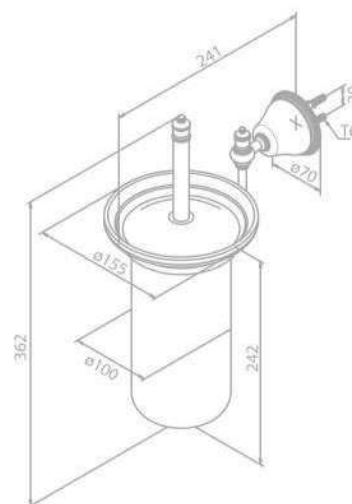

Toilet brush and holder

Product No.: 37312.77

Finish: Polished Brass