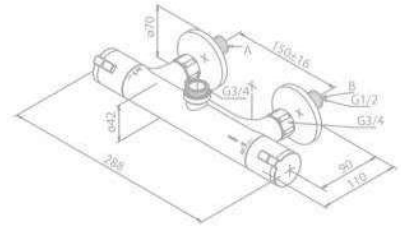

THERMOSTATS

Thermixa Zero Thermostatic Shower Mixer

Product No.: 57400.00

Finish: Chrome

Standard Features:

- Ceramic cartridge
- 1/2" connection for hand shower hose
- Standard 150 mm centers
- Wall plates & eccentric unions

Thermixa Zero Thermostatic Shower Mixer

Product No.: 57410.00

Finish: Chrome

Standard Features:

- Ceramic cartridge
- 3/4" connection for head shower
- Standard 150 mm centers
- Wall plates & eccentric unions

Thermostatic Shower Mixer

Product No.: 60400.00

Finish: Chrome

Standard Features:

- Ceramic cartridge
- 1/2" connection for hand shower hose
- Standard 150 mm centers
- Wall plates & eccentric unions