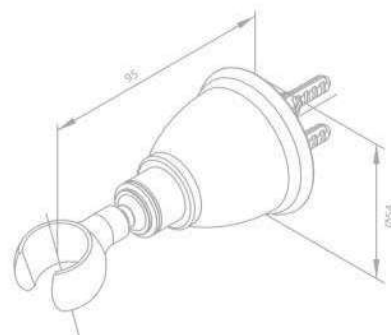

Arm - ceiling mounted

Product No.: 76608.00

Finish: Chrome