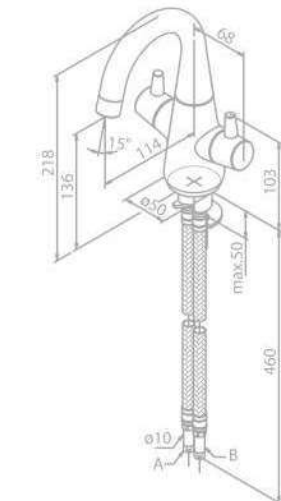

Finish: Chrome

Standard Features:

- Ceramic head part
- Swivel spout
- 120° swivel limitation
- Pop up waste with click-function

Basin Mixer

Product No.: 90967.00

Finish: Chrome

Standard Features:

- Ceramic head part
- Swivel spout
- 120° swivel limitation