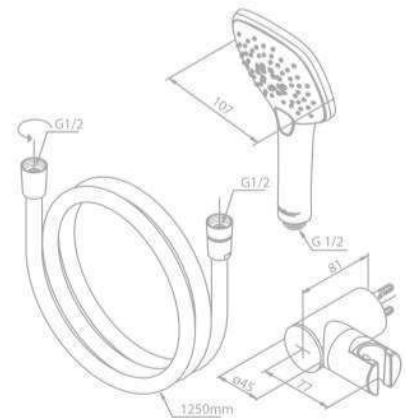

Standard Features:

- 1250 mm Easyflex silver shower hose
- Adjustable wall bracket
- 3 spray modes

Tradition

Product No.: 76514.00

Finish: Chrome

Standard Features:

- 1500 mm shower hose in metal
- Adjustable wall bracket
- 1 spray mode