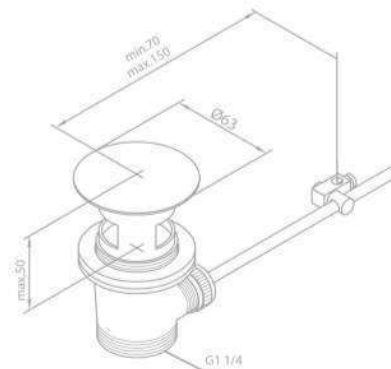

Just click here

Opens and closes by
the touch of a finger

Suitable for
almost all wash
basins

PRODUCT ACCESSORIES

Pop up waste with pull rod

Product No.: 49240.00

Finish: Chrome

Pop up waste with pull rod