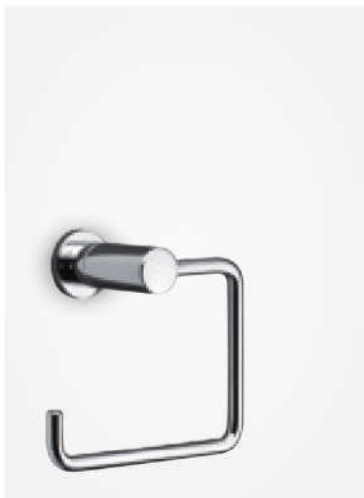

BATHROOM ACCESSORIES

Toilet roll holder

Product No.: 48307.00

Finish: Chrome