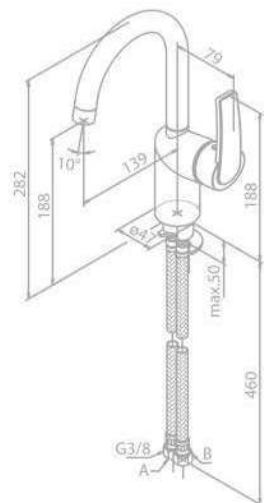

SLATE

Basin Mixer

Product No.: 65817.00

Finish: Chrome

Standard Features:

Ceramic cartridge
Swivel spout
120° swivel limitation