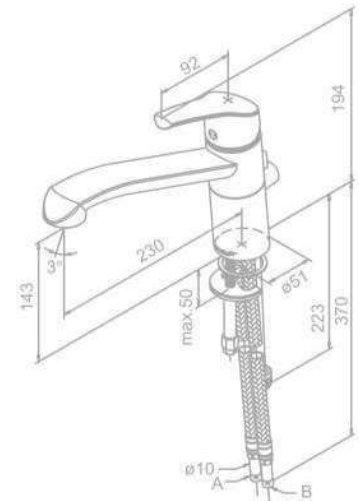

Kitchen Mixer

Product No.: 67120.00

Finish: Chrome

Standard Features:

- Ceramic cartridge
- Swivel spout
- Easy removal of spray plate for cleaning
- Pull out spray head with 2 functions