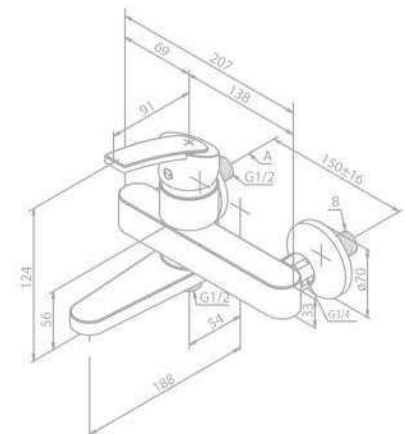

Standard Features:

- Ceramic cartridge
- Integrated diverter
- 1/2" connection for hand shower hose
- Standard 150 mm centers
- Wall plates & eccentric unions