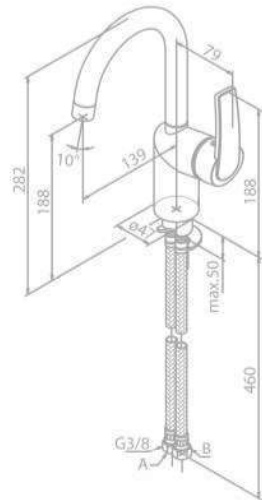

SLATE

Basin Mixer

Product No.: 65817.74

Finish: Chrome/Black

Standard Features:

Ceramic cartridge
Swivel spout
120° swivel limitation

Basin Mixer

Product No.: 65857.00