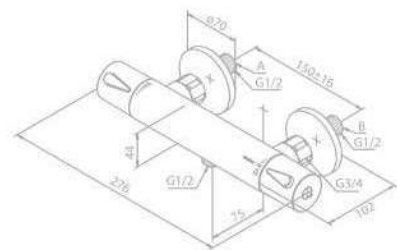

Standard Features:

- Ceramic cartridge
- 1/2" connection for hand shower hose
- Standard 150 mm centers
- Wall plates & eccentric unions