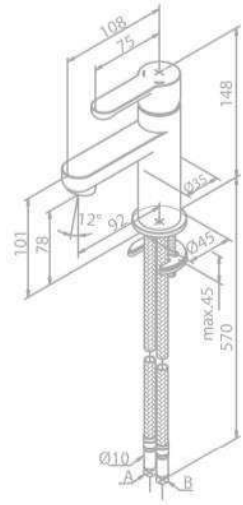

Piccolo Basin Mixer

Product No.: 35811.00

Finish: Chrome

Standard Features:

Ceramic cartridge

Pop up waste with click-function