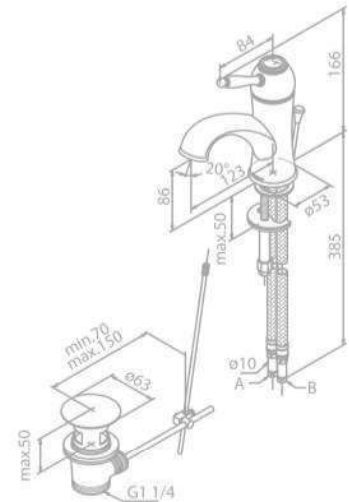

Basin Mixer

Product No.: 37821.77

Finish: Polished Brass

Standard Features:

Ceramic cartridge

Pop up waste