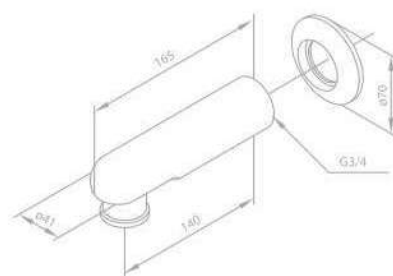

3/4" connection

Spout 140 mm

Product No.: 28037.00

Finish: Chrome

Standard Features:

Diverter

3/4" connection

PRODUCT ACCESSORIES