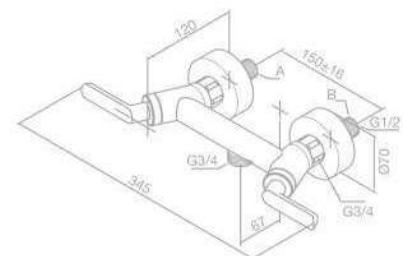

Kitchen Mixer - wall mounted

Product No.: 16300.00

Finish: Chrome

Standard Features:

- Ceramic head part
- 3/4" connection
- Standard 150 mm centers
- Wall plates & eccentric unions

Note: Spouts to be ordered separately