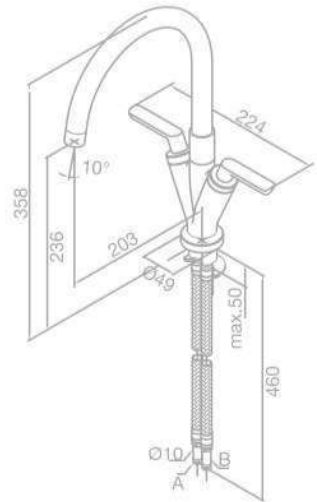

Kitchen Mixer

Product No.: 16047.66

Finish: Steel

Standard Features:

- Ceramic head part
- Swivel spout
- 120° swivel limitation