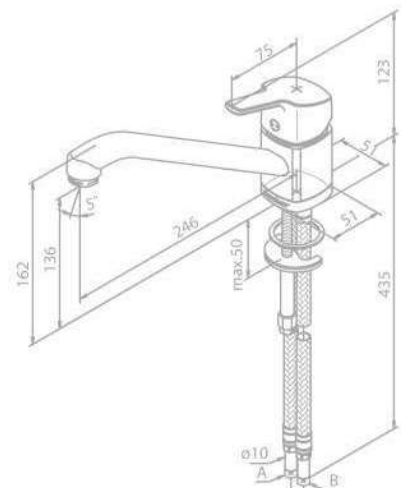

PINE

Kitchen Mixer

Product No.: 17000.00

Finish: Chrome

Standard Features:

- Ceramic cartridge
- 8 l/min aerator
- Swivel spout
- 120° swivel limitation