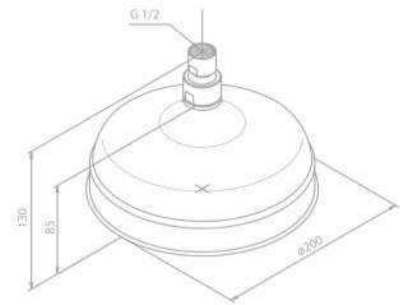

Ø200 mm

1 spray mode

Eliza

Product No.: 76661.00

Finish: Chrome

Standard Features:

Ø303 mm

1 spray mode