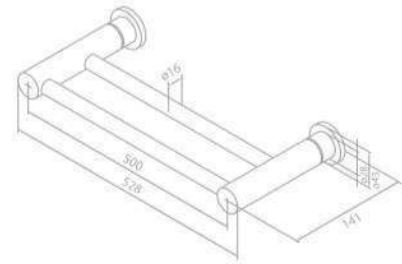

Twin swivel towel rail

Product No.: 48322.00

Finish: Chrome