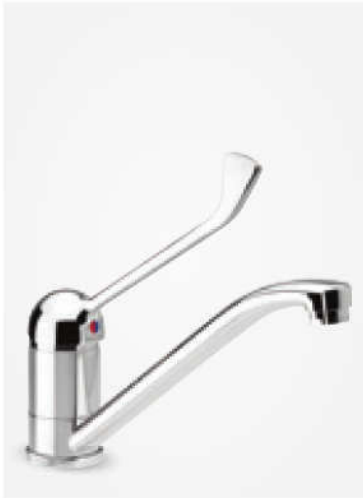

Standard Features:

- Ceramic cartridge
- Swivel spout
- 120° swivel limitation

Kitchen Mixer

Product No.: 10001.00

Finish: Chrome

Standard Features:

- Ceramic cartridge
- Swivel spout
- 120° swivel limitation
- Dishwasher shut off valve

Kitchen Mixer

Product No.: 10120.00

Finish: Chrome

Standard Features:

- Ceramic cartridge
- Swivel spout
- 120° swivel limitation
- Pull out spray head with 2 functions

SPACE

Kitchen Mixer

Product No.: 10010.00

Finish: Chrome

Standard Features:

- Rehab handle
- Ceramic cartridge
- Swivel spout
- 120° swivel limitation

Kitchen Mixer

Product No.: 10004.00

Finish: Chrome

Standard Features:

- Rehab handle
- Ceramic cartridge
- Swivel spout
- 120° swivel limitation
- Dishwasher shut off valve

Kitchen Mixer - wall mounted

Product No.: 10350.00

Finish: Chrome

Standard Features:

- Ceramic cartridge
- 3/4" connection
- Standard 150 mm centers

Note: Spouts to be ordered separately

TITAN

Kitchen Mixer