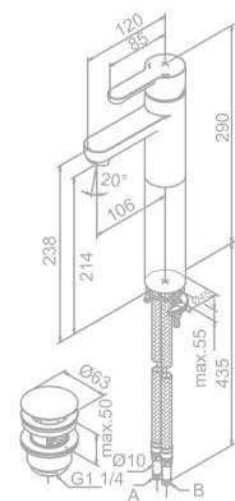

WILLOW

Basin Mixer

Product No.: 35820.00

Finish: Chrome

Standard Features:

Ceramic cartridge

Basin Mixer

Product No.: 35821.00

Finish: Chrome

Standard Features:

Ceramic cartridge

Pop up waste with click-function

Basin Mixer

Product No.: 35823.00

Finish: Chrome

Standard Features:

Ceramic cartridge

Pop up waste with click-function