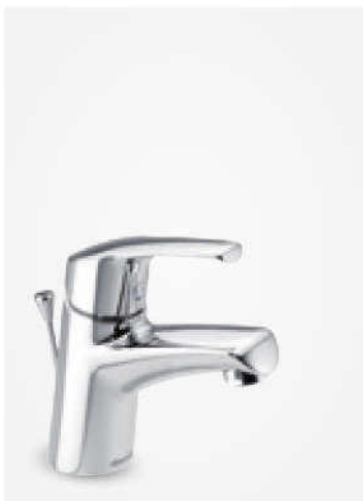

ROWAN

Basin Mixer

Product No.: 67021.00

Finish: Chrome

Standard Features:

Ceramic cartridge

Basin Mixer

Product No.: 67821.00