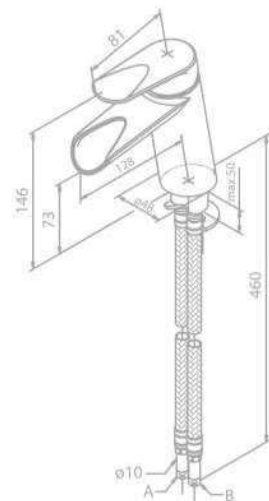

- Ceramic cartridge
- 6 l/min aerator
- Pop up waste with click-function

Basin Mixer with open spout

Product No.: 60815.10

Finish: Chrome

Standard Features:

- Ceramic cartridge
- 6 l/min aerator

Basin Mixer with open spout