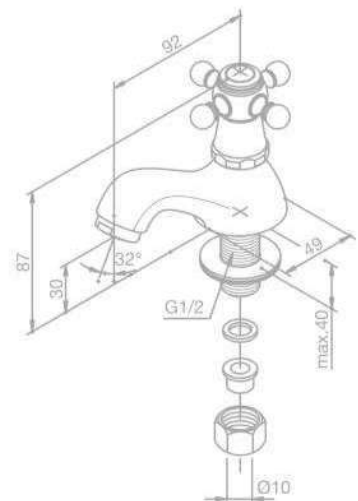

Pillar Tap

Product No.: 37016.00

Finish: Chrome

Standard Features:

- Ceramic head part
- Swivel spout