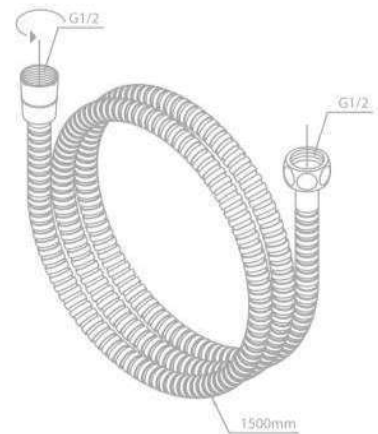

Shower hose in metal 1750 mm

Product No.: 76653.00

Finish: Chrome

Standard Features:

Anti-twist