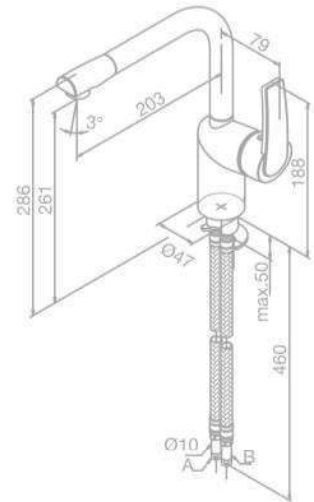

- Ceramic cartridge
- Swivel spout
- 120° swivel limitation

SLATE

Kitchen Mixer

Product No.: 65097.00

Finish: Chrome

Standard Features:

- Ceramic cartridge
- Adjustable aerator
- Swivel spout
- 120° swivel limitation