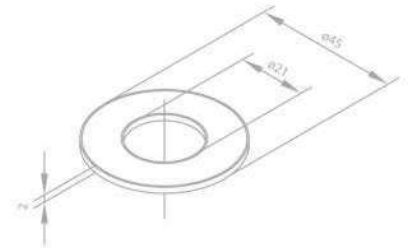

**Washer for electronic shut off valve
 $\varnothing 21$ - $\varnothing 45$ mm**

Product No.: 48428.66

Finish: Steel

Electronic Shut Off Valve

Product No.: 48408.66

Finish: Steel

ELECTRONIC SHUT OFF VALVE

Fits all mixers and is simple and quick to install.