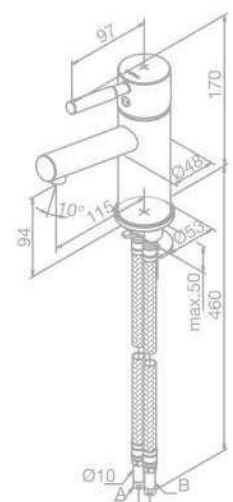

MERKUR

Basin Mixer

Product No.: 14857.00

Finish: Chrome

Standard Features:

Ceramic cartridge

Basin Mixer

Product No.: 14847.00

Finish: Chrome

Standard Features:

Ceramic cartridge

Pop up waste with click-function

Piccolo Basin Mixer

Product No.: 14767.00

Finish: Chrome

Standard Features:

Ceramic cartridge