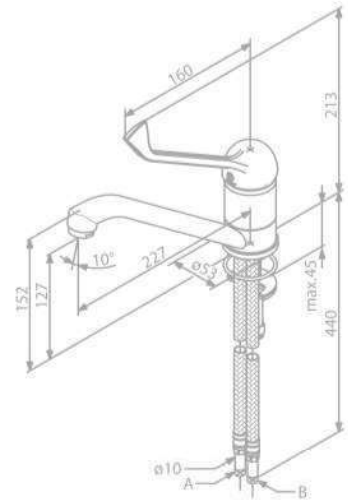

Kitchen Mixer

Product No.: 10004.00

Finish: Chrome

Standard Features:

- Rehab handle
- Ceramic cartridge
- Swivel spout
- 120° swivel limitation
- Dishwasher shut off valve