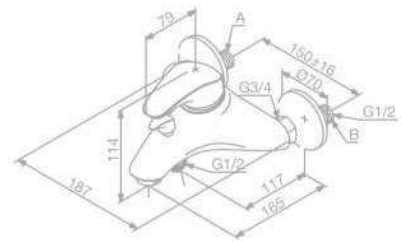

Standard Features:

- Ceramic cartridge
- Diverter
- 1/2" connection for hand shower hose
- Standard 150 mm centers
- Wall plates & eccentric unions