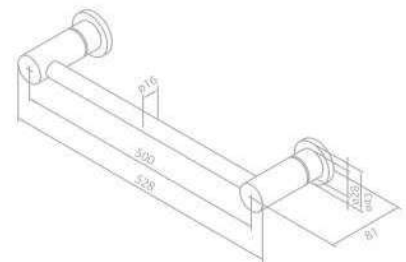

Twin towel rail 800 mm

Product No.: 48315.00

Finish: Chrome