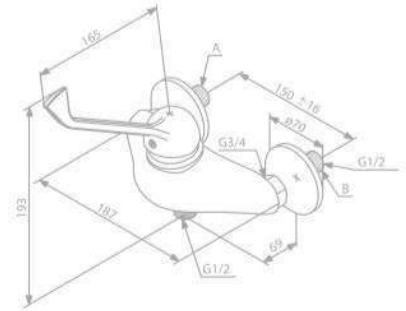

Standard Features:

- Rehab handle
- Ceramic cartridge
- 1/2" connection for hand shower hose
- Standard 150 mm centers
- Wall plates & eccentric unions