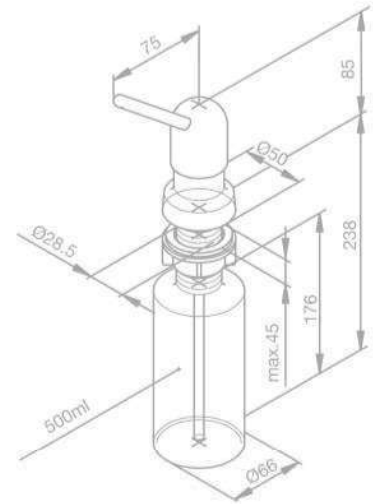

Dispenser

Product No.: 48000.00

Finish: Chrome

Product No.: 48000.66

Finish: Steel

Standard Features:

75 mm nozzle

Dispenser