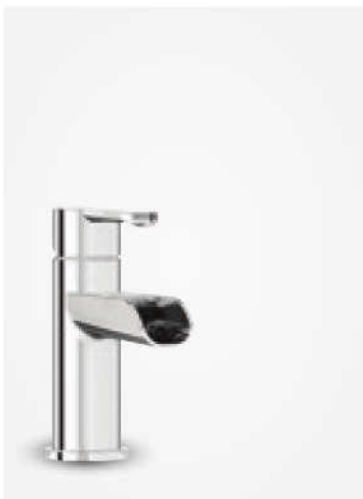

Ceramic cartridge

Pop up waste with click-function

WILLOW

Basin Mixer with sidespray

Product No.: 35030.00

Finish: Chrome

Standard Features:

Ceramic cartridge