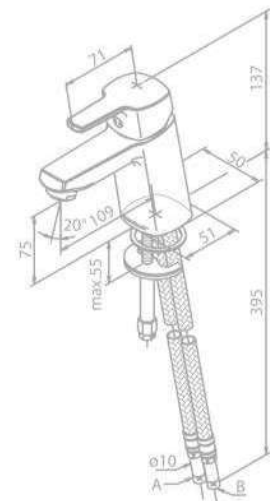

Standard Features:

- Ceramic cartridge
- 6 l/min aerator
- Swivel spout
- 120° swivel limitation

Basin Mixer

Product No.: 17021.00

Finish: Chrome

Standard Features:

- Ceramic cartridge
- 6 l/min aerator

Basin Mixer