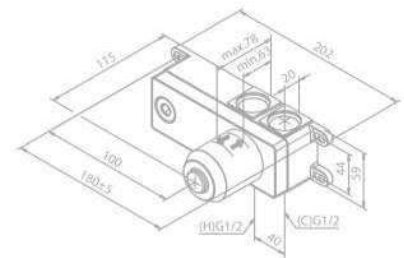

Standard Features:

Ceramic cartridge

Installation depth (min. 75mm - max. 105mm)