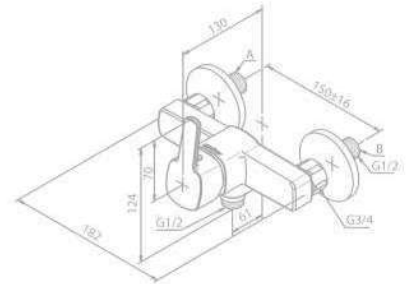

- Ceramic cartridge
- 6 l/min aerator
- Pop up waste

Shower Mixer

Product No.: 17200.00

Finish: Chrome

Standard Features:

- Ceramic cartridge
- 1/2" connection for hand shower hose
- Standard 150 mm centers
- Wall plates & eccentric unions