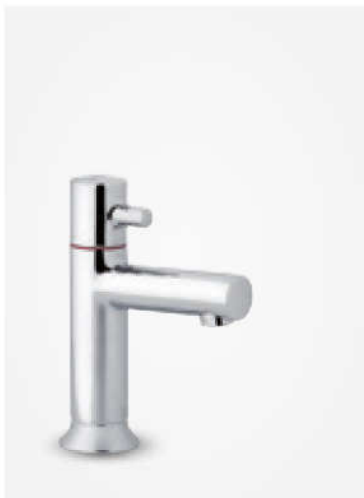

Standard 150 mm centers

Wall plates & eccentric unions

Integrated diverter

250 mm head shower and hand shower

Note: Telescopic bar adjustable in height from
1020 mm up to 1250 mm.

Available from April

SKY

NEW
SERIES