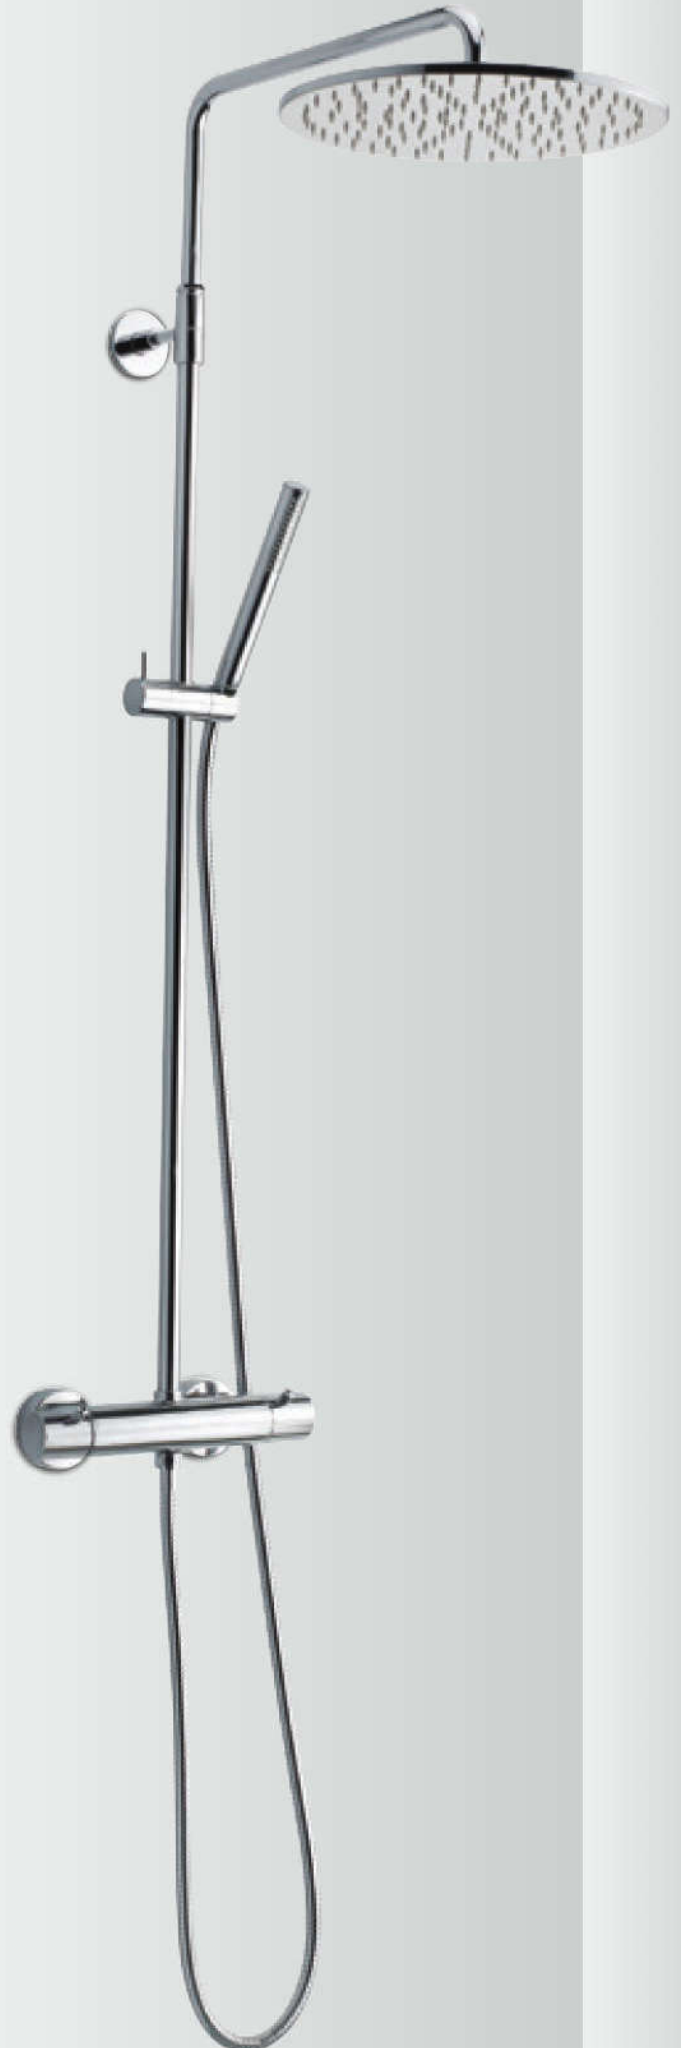

ELIZA

Shower System
with thermostat, head shower,
hand shower and anti-twist shower hose

Product No.: 57912.00

Finish: Chrome

1750 mm Shower hose in metal

Product No.: 57912.30

Finish: Chrome

1750 mm Easyflex silver shower hose

Standard Features:

Standard 150 mm centers

Wall plates & eccentric unions

Integrated diverter

300 mm head shower and hand shower

Note: Telescopic bar adjustable in height from
1020 mm up to 1250 mm.