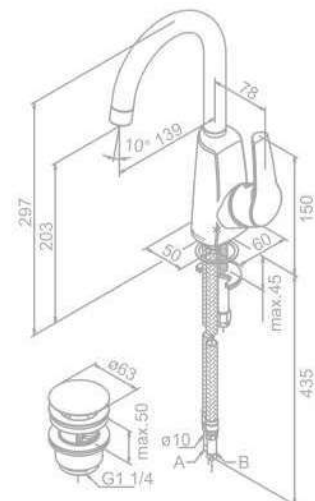

ROWAN

Basin Mixer

Product No.: 67021.00

Finish: Chrome

Standard Features:

Ceramic cartridge

Basin Mixer

Product No.: 67821.00

Finish: Chrome

Standard Features:

Ceramic cartridge

Pop up waste

Basin Mixer

Product No.: 67621.00

Finish: Chrome

Standard Features:

Ceramic cartridge

Swivel spout

Pop up waste with click-function