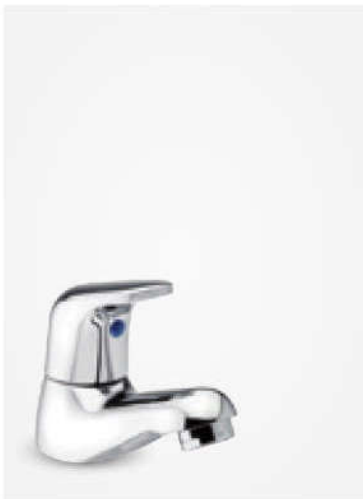

Standard Features:

Ceramic cartridge

Pop up waste

SPACE

Pillar Tap

Product No.: 10834.00

Finish: Chrome

Standard Features:

- Rehab handle
- Ceramic cartridge

Pillar Tap

Product No.: 10830.00

Finish: Chrome

Standard Features:

- Ceramic cartridge

Rehab Handle

Product No.: 48420.00