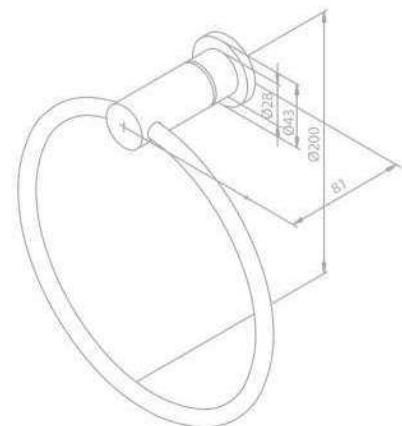

Product No.: 48313.00

Finish: Chrome

Twin swivel towel rail

Product No.: 48322.00

Finish: Chrome

Towel ring

Product No.: 48303.00

Finish: Chrome