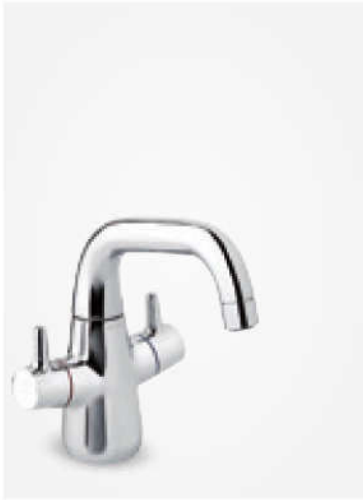

BELL

Basin Mixer

Product No.: 90847.00

Finish: Chrome

Standard Features:

- Ceramic head part
- Swivel spout
- 120° swivel limitation
- Pop up waste with click-function

Basin Mixer

Product No.: 90817.00

Finish: Chrome

Standard Features:

- Ceramic cartridge
- Swivel spout
- 120° swivel limitation

Basin Mixer

Product No.: 90827.00

Finish: Chrome

Standard Features:

- Ceramic cartridge
- Swivel spout
- 120° swivel limitation
- Pop up waste with click-function

BELL

Basin Mixer

Product No.: 90867.00

Finish: Chrome

Standard Features:

- Ceramic head part
- Swivel spout
- 120° swivel limitation

Basin Mixer

Product No.: 90897.00