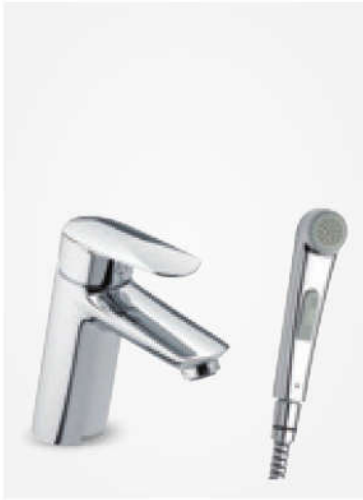

Product No.: 60814.10

Finish: Chrome

Standard Features:

- Ceramic cartridge
- 6 l/min aerator
- Pop up waste with click-function

CLOVER GREEN

Basin Mixer with sidespray

Product No.: 60837.10

Finish: Chrome