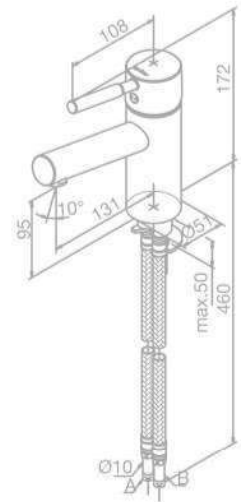

Basin Mixer

Product No.: 14847.00

Finish: Chrome

Standard Features:

Ceramic cartridge

Pop up waste with click-function