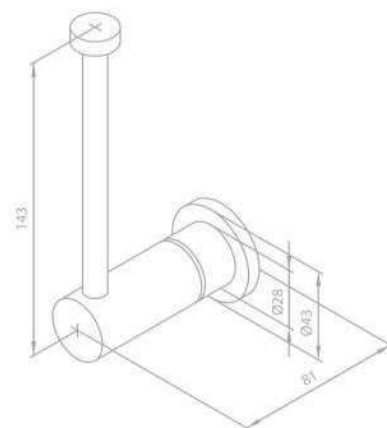

Tumbler and holder

Product No.: 48308.00

Finish: Chrome