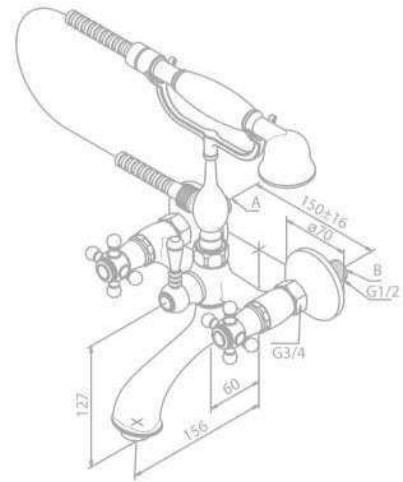

Thermostatic Bath/Shower Mixer

Product No.: 37503.00

Finish: Chrome

Standard Features:

- Shower set as shown
- Standard 150 mm centers
- Wall plates & eccentric unions
- 1500 mm shower hose in metal
- Integrated diverter