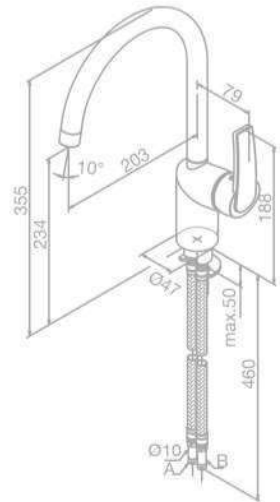

SLATE

SLATE

Kitchen Mixer

Product No.: 65077.74

Finish: Chrome/Black

Standard Features:

- Ceramic cartridge
- Swivel spout
- 120° swivel limitation

Kitchen Mixer