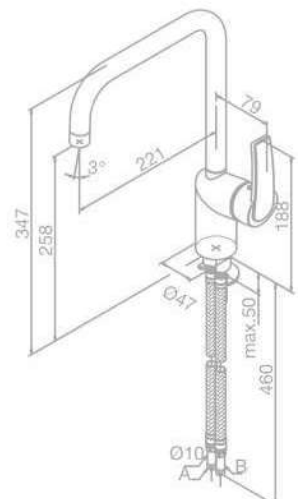

- Ceramic cartridge
- Swivel spout
- 120° swivel limitation

SLATE

Kitchen Mixer

Product No.: 65097.00

Finish: Chrome

Standard Features:

- Ceramic cartridge
- Adjustable aerator
- Swivel spout
- 120° swivel limitation