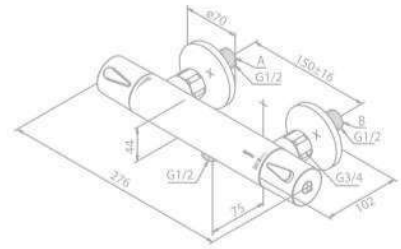

Standard Features:

- Ceramic cartridge
- 1/2" connection for hand shower hose
- Standard 150 mm centers
- Wall plates & eccentric unions