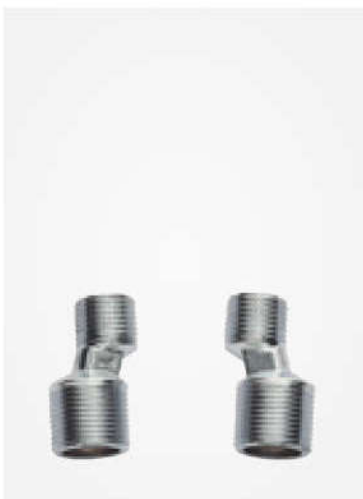

Product No.: 13643.00

Finish: Chrome

Standard Features:

Wall plates with 3/4" nuts 1/2"

Eccentric Unions (2 pieces)

Product No.: 69117.00

Finish: Chrome

Standard Features: