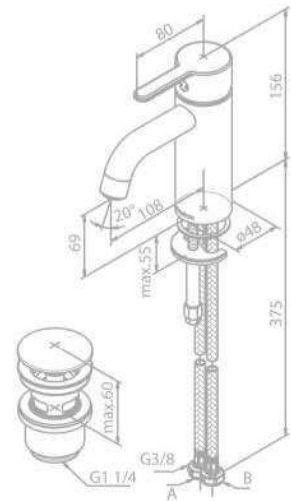

Basin Mixer - small with sidespray

Product No.: 74030.00

Finish: Chrome

Standard Features:

Ceramic cartridge
6 l/min aerator

Note: Available from April