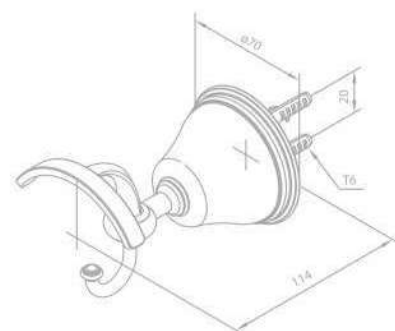

TRADITION

Hooks

Product No.: 37305.00

Finish: Chrome

Hooks

Product No.: 37305.77

Finish: Polished Brass

Robe hook

Product No.: 37306.00

Finish: Chrome