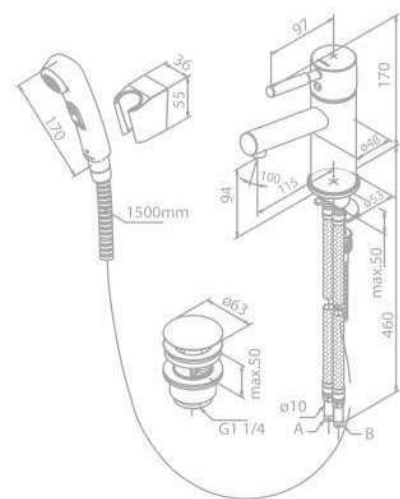

MERKUR

Piccolo Basin Mixer

Product No.: 14747.00

Finish: Chrome

Standard Features:

- Ceramic cartridge
- Pop up waste with click-function

Piccolo Basin Mixer with sidespray

Product No.: 14737.00

Finish: Chrome

Standard Features:

- Ceramic cartridge

Piccolo Basin Mixer with sidespray

Product No.: 14757.00

Finish: Chrome

Standard Features:

- Ceramic cartridge
- Pop up waste with click-function