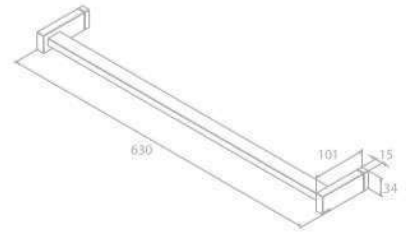

Finish: Chrome

Toilet brush and holder

Product No.: 37312.77

Finish: Polished Brass

G-TYPE

Towel Rail 630 mm

Product No.: 72604.00

Finish: Chrome