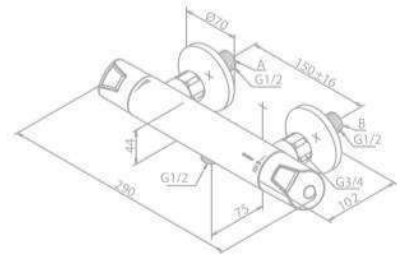

Standard Features:

- Ceramic cartridge
- 1/2" connection for hand shower hose
- Standard 150 mm centers
- Wall plates & eccentric unions