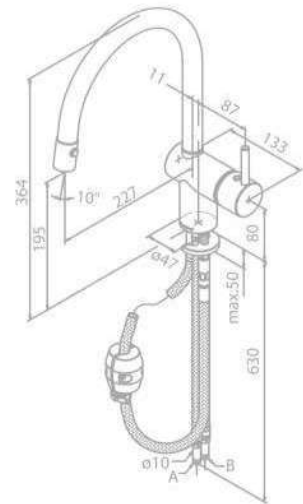

Finish: Chrome

Standard Features:

- Ceramic cartridge
- Swivel spout
- 120° swivel limitation
- Pull out spray head with 2 functions

Kitchen Mixer

Product No.: 18120.66

Finish: Steel

Standard Features:

- Ceramic cartridge
- Swivel spout
- 120° swivel limitation
- Pull out spray head with 2 functions