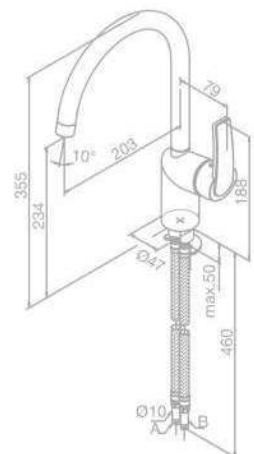

Finish: Chrome/Black

Standard Features:

- Ceramic cartridge
- Swivel spout
- 120° swivel limitation

Kitchen Mixer

Product No.: 65077.00

Finish: Chrome

Standard Features:

- Ceramic cartridge
- Swivel spout
- 120° swivel limitation