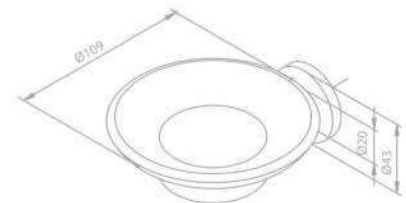

Glass shelf

Product No.: 48311.00

Finish: Chrome