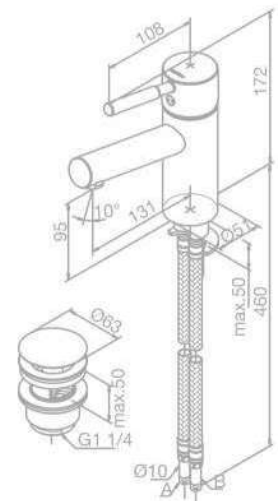

Piccolo Basin Mixer

Product No.: 14767.00

Finish: Chrome

Standard Features:

Ceramic cartridge