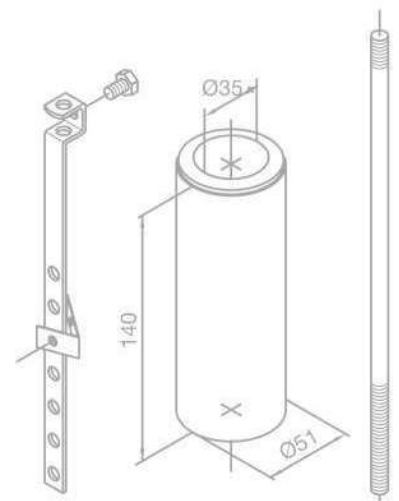

Basin Mixer Extension

Product No.: 34790.00
Finish: Chrome

BELL

Basin Mixer

Product No.: 90857.00

Finish: Chrome

Standard Features:

- Ceramic head part
- Swivel spout
- 120° swivel limitation