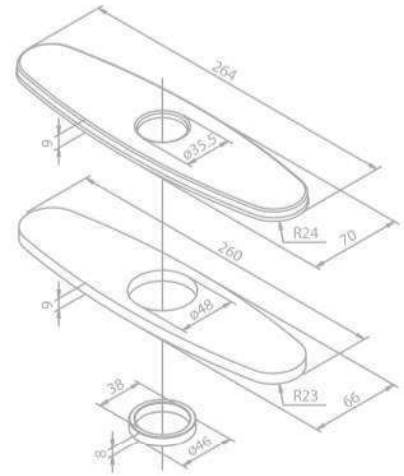

Standard Features:

Universal cover plate (264 × 70 mm)

Connection Union

Product No.: 27804.00

Finish: Chrome