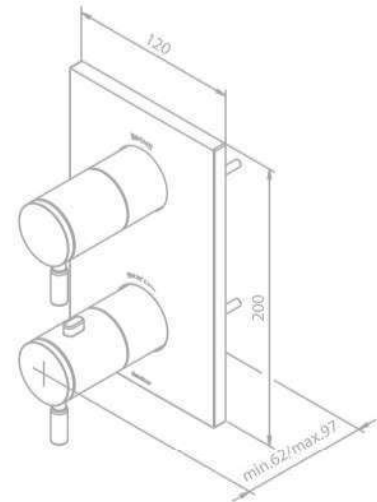

THE DAMIXA CONCEALED SOLUTION

Concealed Cover Plate 2-way

Product No.: 14704.00

Finish: Chrom

Standard Features:

With diverter
Cover plate and handles in metal

Concealed Thermostatic Box 2-way

Product No.: 57031.00

Standard Features:

Installation depth (min. 75mm - max. 110mm)
Thermostat and stopcock/changeover valve
Ceramic cartridge
Check valves