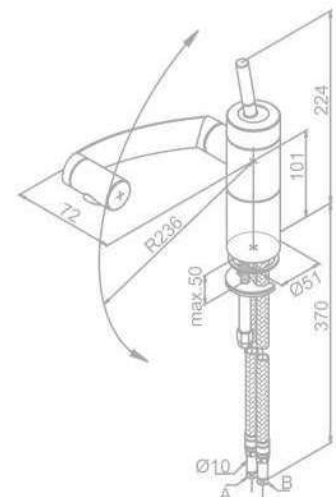

ARC

Kitchen Mixer

Product No.: 29000.00

Finish: Chrome

Standard Features:

- Ceramic cartridge
- Adjustable aerator
- 3 way rotational movement

Kitchen Mixer

Product No.: 29000.66

Finish: Steel

Standard Features:

- Ceramic cartridge
- Adjustable aerator
- 3 way rotational movement

Kitchen Mixer

Product No.: 29000.74

Finish: Chrome/Black

Standard Features:

- Ceramic cartridge
- Adjustable aerator
- 3 way rotational movement