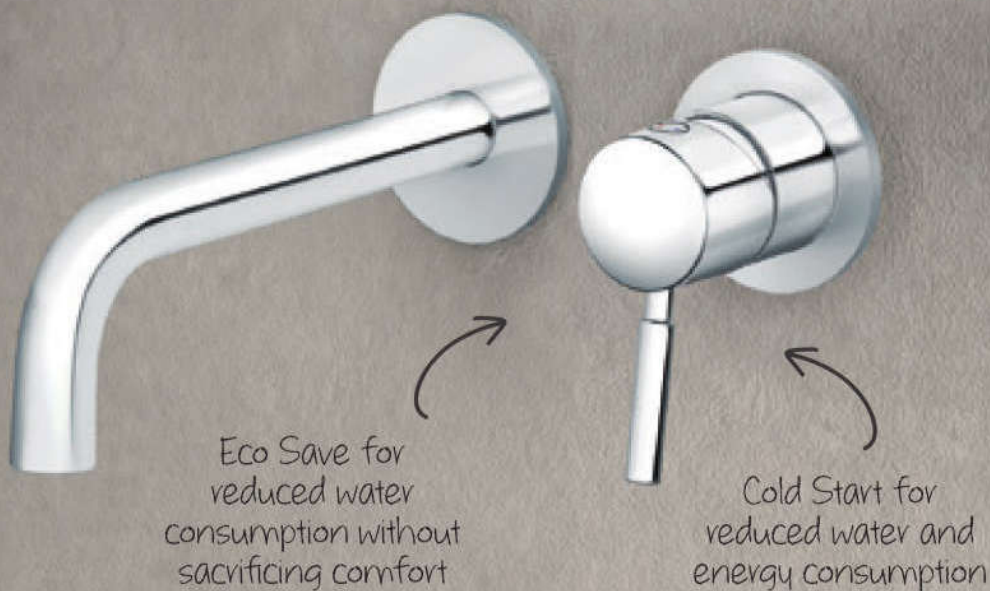

MERKUR CONCEALED BASIN MIXER

Concealed Basin Mixer

Product No.: 47040.00 + 14726.00

Finish: Chrome

Standard Features:

Installation depth (min. 75mm - max. 105mm)

Ceramic cartridge

Rosettes, spout and handles in metal

Spout length (min. 159mm - max. 184mm)