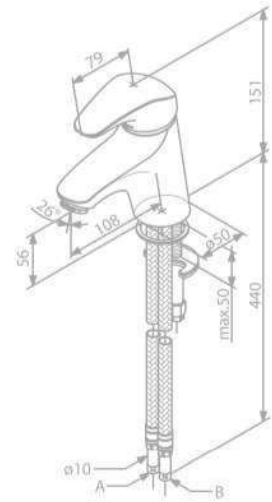

Basin Mixer

Product No.: 10821.00

Finish: Chrome

Standard Features:

Ceramic cartridge

Pop up waste