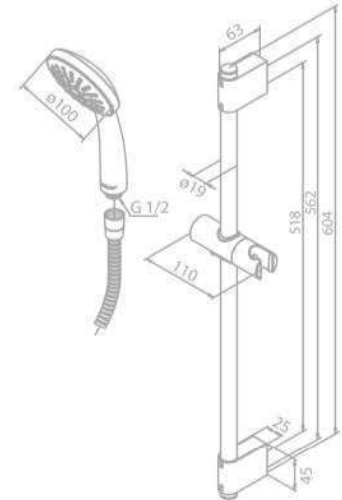

Fair Jet Plus

Product No.: 76519.00

Finish: Chrome

Standard Features:

- Soap dish
- 1500 mm shower hose in plastic
- 3 spray modes