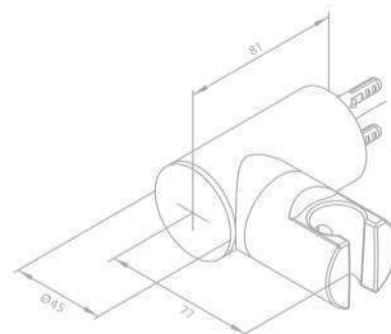

**Adjustable wall bracket
for hand shower**

Product No.: 76611.00

Finish: Chrome