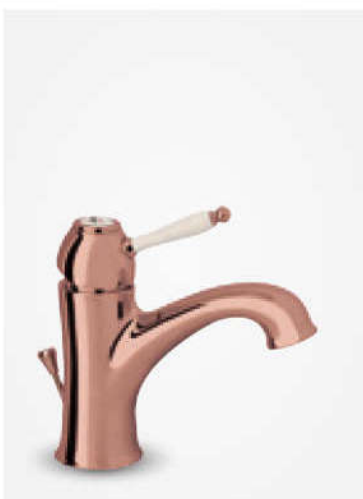

Basin Mixer

Product No.: 37821.80

Finish: Polished Copper

Standard Features:

Ceramic cartridge

Pop up waste