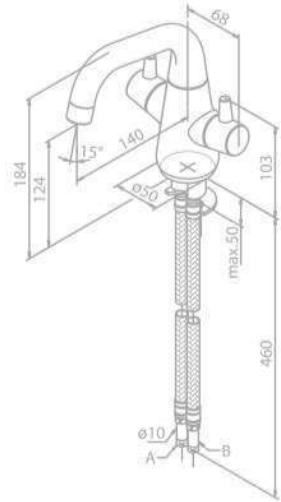

BELL

Basin Mixer

Product No.: 90867.00

Finish: Chrome

Standard Features:

- Ceramic head part
- Swivel spout
- 120° swivel limitation

Basin Mixer

Product No.: 90897.00