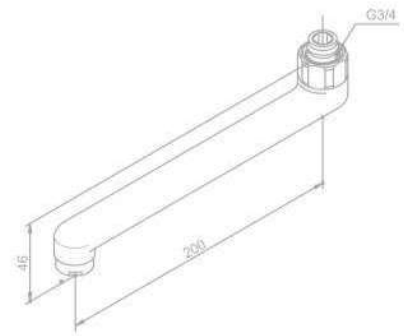

Swivel spout 250 mm

Product No.: 48093.00

Finish: Chrome

Standard Features:

250 mm swivel spout with aerator