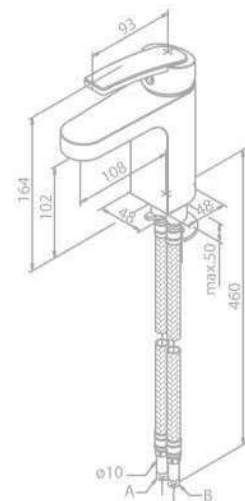

Basin Mixer

Product No.: 65857.74

Finish: Chrome/Black

Standard Features:

Ceramic cartridge