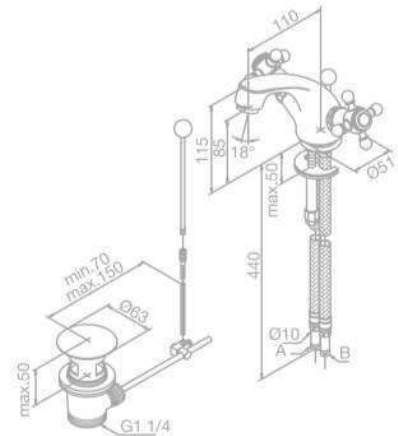

Basin Mixer

Product No.: 37013.00

Finish: Chrome

Standard Features:

Ceramic head part

Pop up waste

Swivel spout