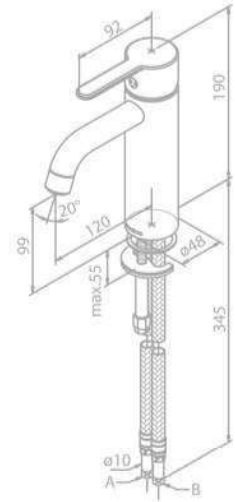

Basin Mixer - medium

Product No.: 74921.00

Finish: Chrome

Standard Features:

Ceramic cartridge

6 l/min aerator

Pop up waste with click-function

Note: Available from April