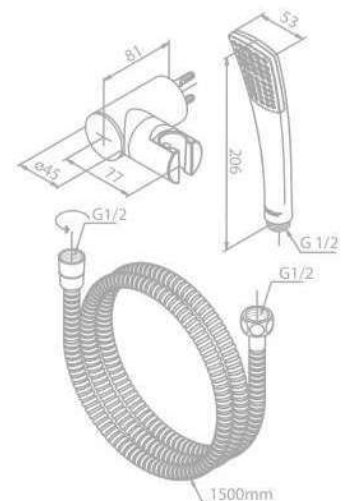

BATH SETS

Fair Jet

Product No.: 76674.00

Finish: Chrome

Standard Features:

- 1500 mm shower hose in plastic
- Wall bracket
- 1 spray mode

Plus

Product No.: 76512.00

Finish: Chrome

Standard Features:

- 1500 mm shower hose in plastic
- Adjustable wall bracket
- 3 spray modes

Slate

Product No.: 76679.74

Finish: Chrome/Black

Standard Features:

- 1500 mm shower hose in plastic
- Adjustable wall bracket
- 1 spray mode