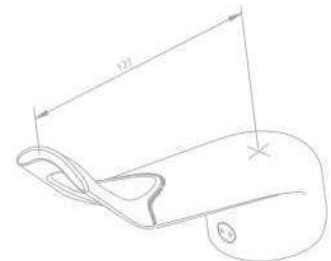

Handle for Kitchen Mixer 60078.74

Product No.: 48451.74
Finish: Chrome/Black