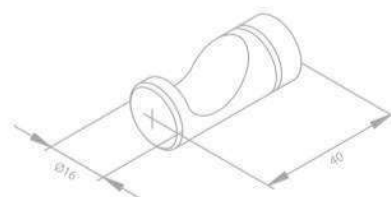

Toilet brush and holder

Product No.: 48301.00

Finish: Chrome