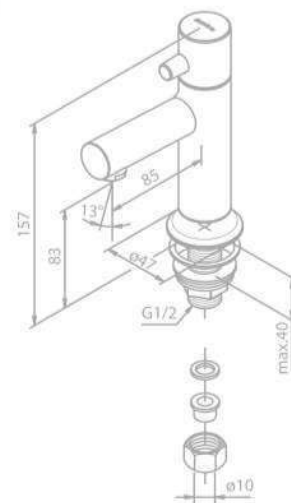

Pillar Tap - high

Product No.: 48017.00

Finish: Chrome

Standard Features:

Ceramic cartridge

Note: Available from March