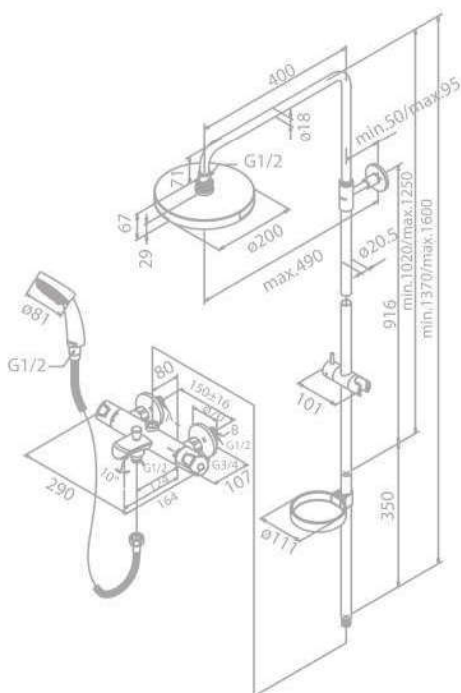

200 mm head shower and hand shower

Note: Telescopic bar adjustable in height from
1370 mm up to 1600 mm.

ELIZA

Shower System
with thermostat, head shower,
hand shower and anti-twist shower hose

Product No.: 57912.00