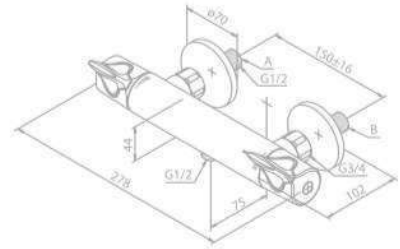

Standard Features:

- Ceramic cartridge
- 1/2" connection for hand shower hose
- Standard 150 mm centers
- Wall plates & eccentric unions