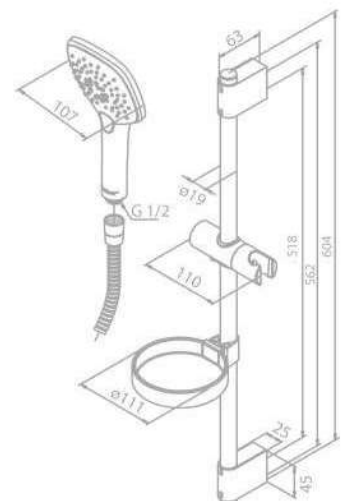

SHOWER SETS

Fair Jet

Product No.: 76513.00

Finish: Chrome

Standard Features:

- 1500 mm shower hose in plastic
- 1 spray mode

Fair Jet Plus

Product No.: 76519.00

Finish: Chrome

Standard Features:

- Soap dish
- 1500 mm shower hose in plastic
- 3 spray modes

Pine Plus

Product No.: 76660.00

Finish: Chrome

Standard Features:

- Soap dish
- 1500 mm shower hose in plastic
- 3 spray modes