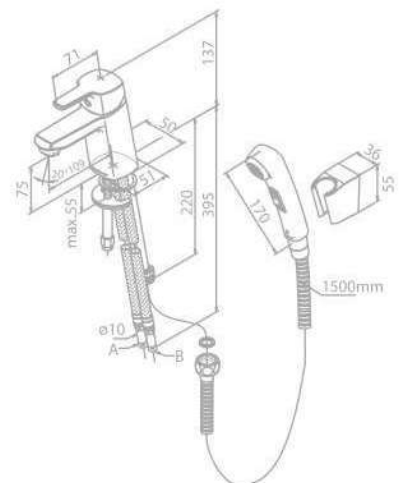

PINE

**Basin Mixer
with sidespray**

Product No.: 17030.00

Finish: Chrome

Standard Features:

Ceramic cartridge

6 l/min aerator