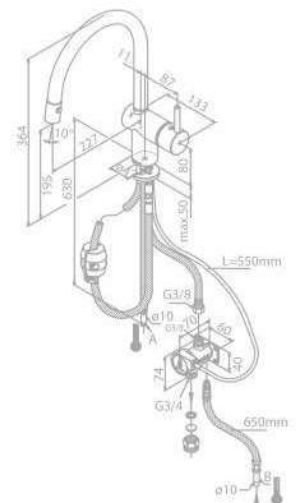

OSIER

Kitchen Mixer

Product No.: 18120.00

Finish: Chrome

Standard Features:

- Ceramic cartridge
- Swivel spout
- 120° swivel limitation
- Pull out spray head with 2 functions

Kitchen Mixer

Product No.: 18120.66

Finish: Steel

Standard Features:

- Ceramic cartridge
- Swivel spout
- 120° swivel limitation
- Pull out spray head with 2 functions

Kitchen Mixer

Product No.: 18140.00

Finish: Chrome

Standard Features:

- Ceramic cartridge
- Swivel spout
- 120° swivel limitation
- Dishwasher shut off valve
- Pull out spray head with 2 functions