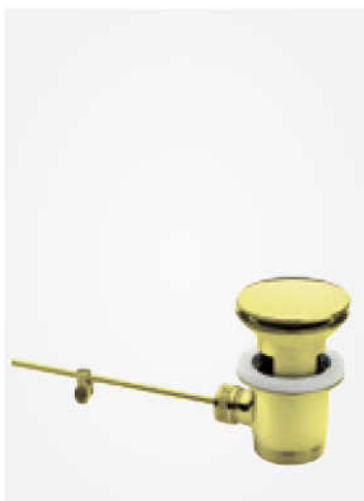

Just click here

Opens and closes by
the touch of a finger

Suitable for
almost all wash
basins

PRODUCT ACCESSORIES

Pop up waste with pull rod

Product No.: 49240.00

Finish: Chrome

Pop up waste with pull rod