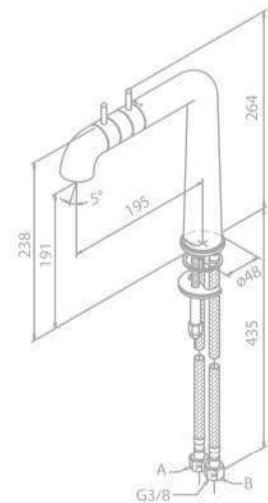

Standard Features:

Ceramic head part
Adjustable aerator
Swivel spout
120° swivel limitation

Kitchen Mixer

Product No.: 73000.66

Finish: Steel

Standard Features:

Ceramic head part
Adjustable aerator
Swivel spout
120° swivel limitation