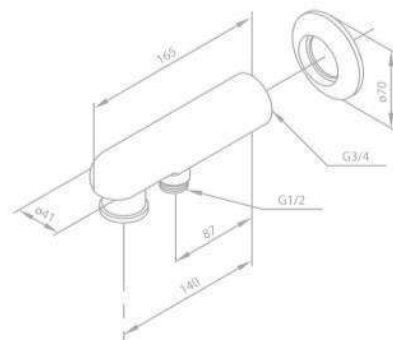

Spout 140 mm

Product No.: 28036.00

Finish: Chrome

Standard Features:

140 mm spout without diverter
(concealed models)

3/4" connection