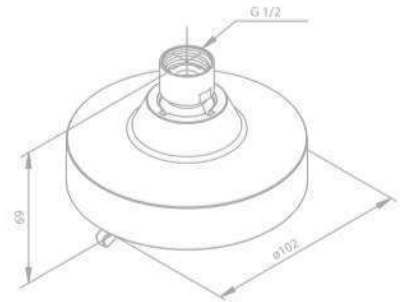

Pine

Product No.: 76662.00

Finish: Chrome

Standard Features:

200×200 mm

1 spray mode