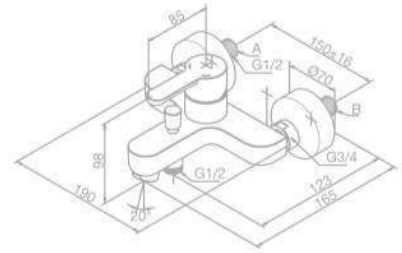

Standard Features:

Ceramic cartridge

Diverter

1/2" connection for hand shower hose

Standard 150 mm centers

Wall plates & eccentric unions

SHOW

ER