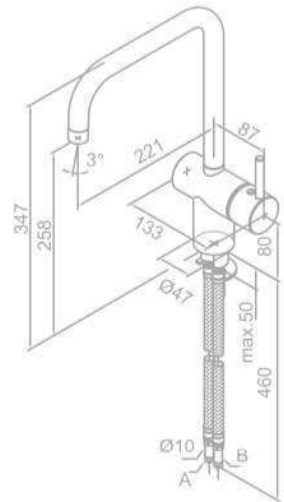

Kitchen Mixer

Product No.: 18087.66

Finish: Steel

Standard Features:

- Ceramic cartridge
- Swivel spout
- 120° swivel limitation