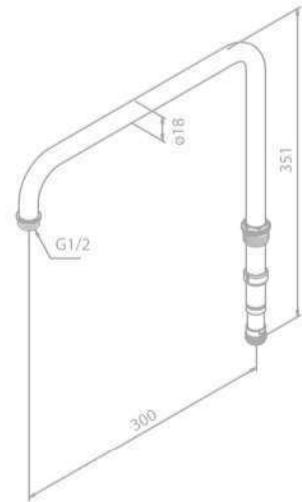

Extension piece for shower systems

Product No.: 76613.00

Finish: Chrome

Note: Suitable for Akita, Pine, Dikara, Hilina, Fern, Slate 3, Idona, Bell and Tradition

Wall bracket for shower systems

Product No.: 48490.00