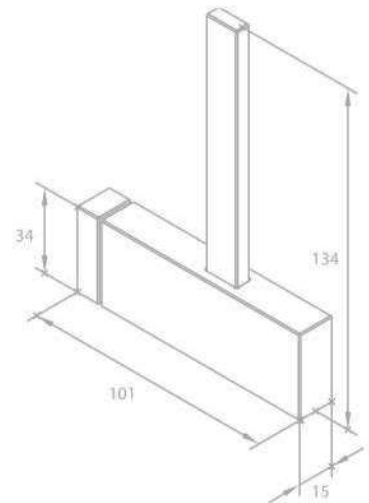

Toilet brush and holder

Product No.: 72601.00

Finish: Chrome