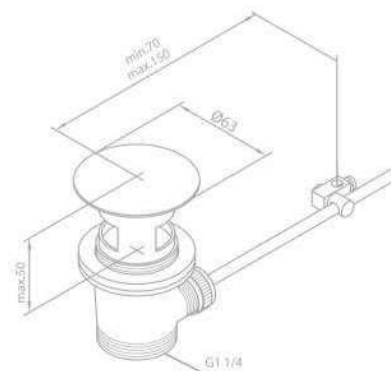

Pop up waste with pull rod

Product No.: 49240.80

Finish: Polished Copper