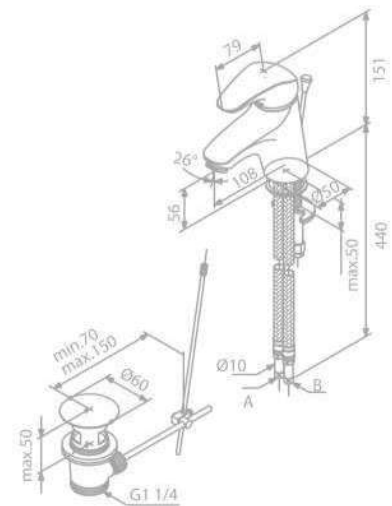

Basin Mixer

Product No.: 10421.00

Finish: Chrome

Standard Features:

Rehab handle

Ceramic cartridge