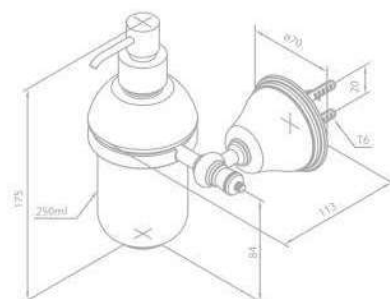

TRADITION

Tumbler and holder

Product No.: 37308.00

Finish: Chrome

Soap dish

Product No.: 37310.00

Finish: Chrome

Soap dispenser

Product No.: 37340.00

Finish: Chrome