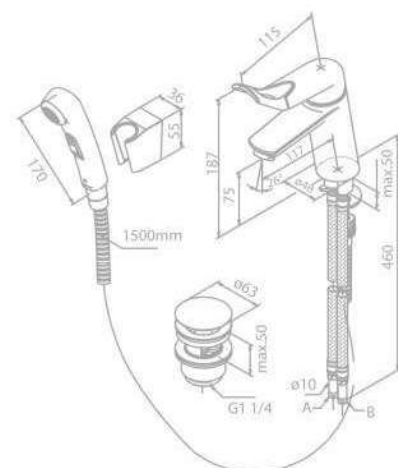

CLOVER EASY

Basin Mixer with open spout

Product No.: 60715.74

Finish: Chrome/Black

Standard Features:

Ceramic cartridge

Basin Mixer with open spout

Product No.: 60714.74

Finish: Chrome/Black

Standard Features:

Ceramic cartridge

Pop up waste with click-function

Basin Mixer with sidespray

Product No.: 60807.74

Finish: Chrome/Black

Standard Features:

Ceramic cartridge

Pop up waste with click-function