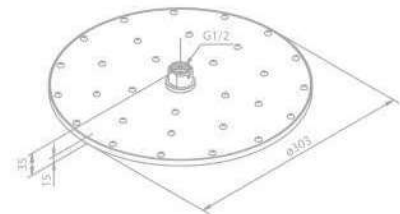

Ø200 mm

1 spray mode

Eliza

Product No.: 76661.00

Finish: Chrome

Standard Features:

Ø303 mm

1 spray mode