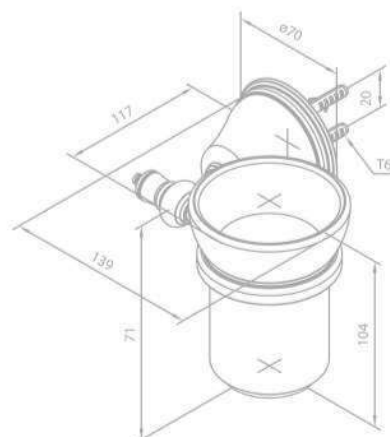

Soap dish

Product No.: 37310.00

Finish: Chrome