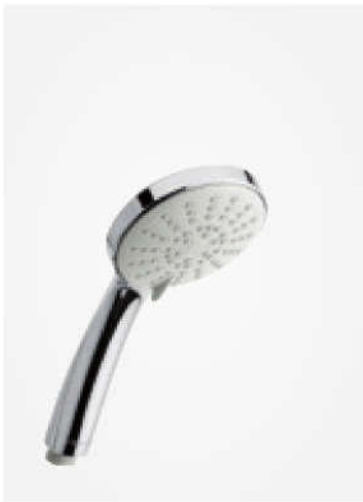

Fair Jet Plus

Product No.: 76673.00

Finish: Chrome

Standard Features:

3 spray modes