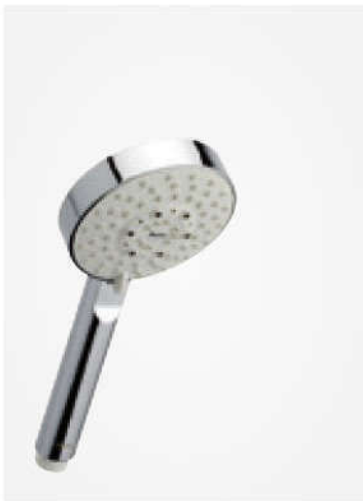

Kudos Grande

Product No.: 76555.00

Finish: Chrome

Standard Features:

5 spray modes