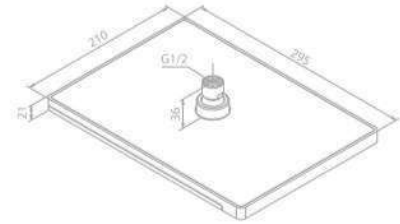

Tradition

Product No.: 37221.00

Finish: Chrome

Standard Features:

Ø200 mm

1 spray mode