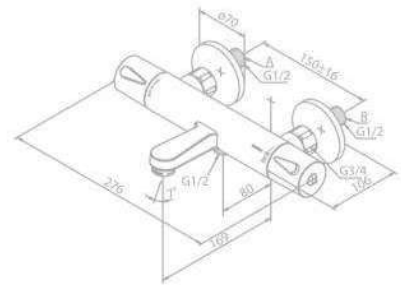

Product No.: 57505.00

Finish: Chrome

Standard Features:

- Ceramic cartridge
- 1/2" connection for hand shower hose
- Standard 150 mm centers
- Wall plates & eccentric unions
- Diverter in handle

SILHOUET

Shower System
with thermostat, head shower,
hand shower and anti-twist shower hose