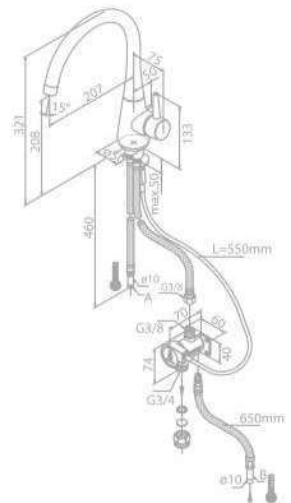

Standard Features:
 Ceramic cartridge
 Swivel spout
 120° swivel limitation
 Dishwasher shut off valve

Kitchen Mixer

Product No.: 90078.00
Finish: Chrome

Standard Features:
 Ceramic head part
 Swivel spout
 120° swivel limitation