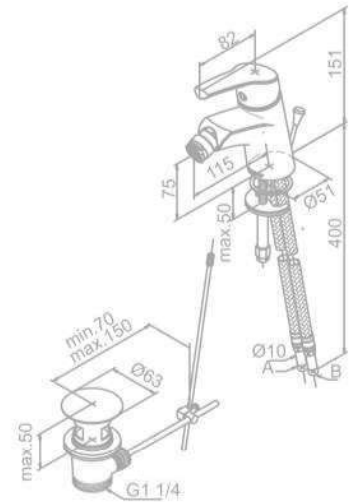

Basin Mixer with sidespray

Product No.: 67030.00

Finish: Chrome

Standard Features:

Ceramic cartridge