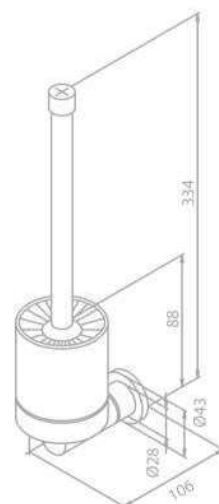

Toothbrush holder

Product No.: 48305.00

Finish: Chrome