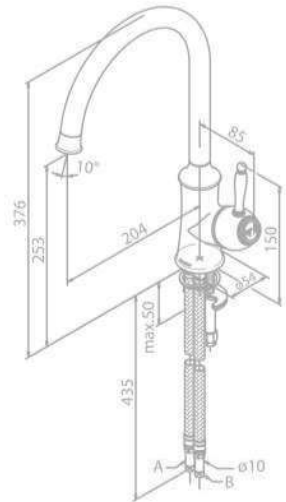

Kitchen Mixer

Product No.: 37069.77

Finish: Polished Brass

Standard Features:

- Ceramic cartridge
- Swivel spout
- 120° swivel limitation