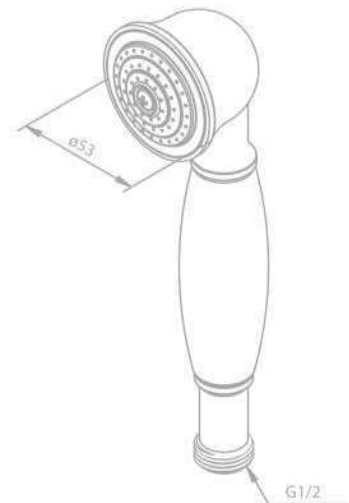

Kudos Mini

Product No.: 76554.00

Finish: Chrome

Standard Features:

3 spray modes

HAND SHOWERS

Silhouet

Product No.: 76686.00