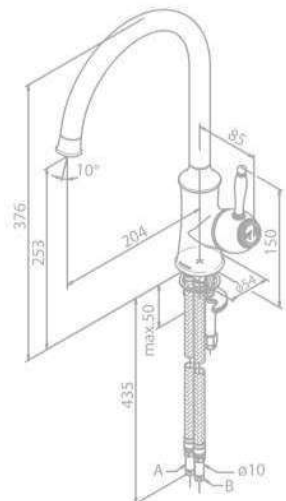

Kitchen Mixer

Product No.: 37069.80

Finish: Polished Copper

Standard Features:

- Ceramic cartridge
- Swivel spout
- 120° swivel limitation