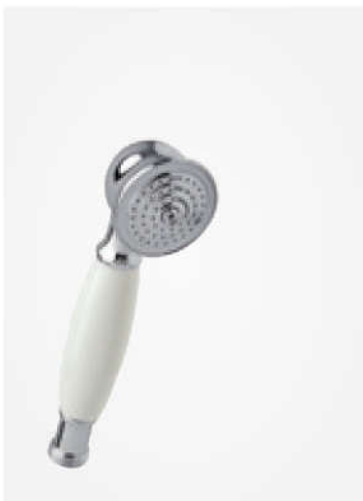

Tradition

Product No.: 37206.00

Finish: Chrome

Standard Features:

1 spray mode