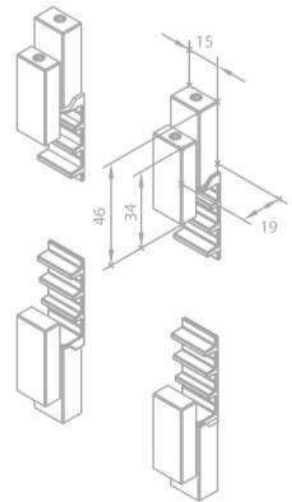

Product No.: 72614.00

Finish: Chrome

Note:

Size of the mirror should be 4, 5 or 6 mm

Glass shelf

Product No.: 72611.00

Finish: Chrome

Mirror and shelf holder set