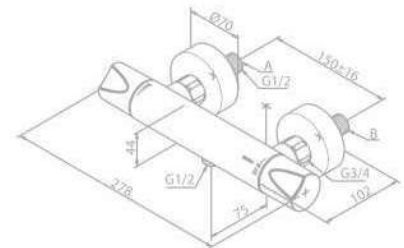

Standard Features:

- Ceramic cartridge
- 1/2" connection for hand shower hose
- Standard 150 mm centers
- Wall plates & eccentric unions