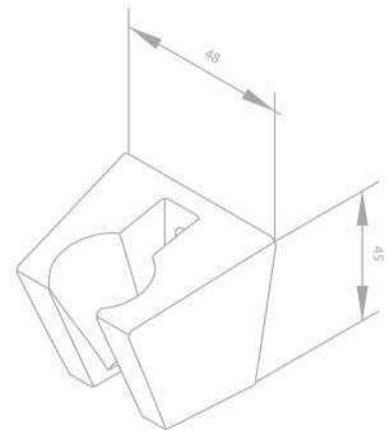

SHOWER ACCESSORIES

Vario Slide Rail 900 mm

Product No.: 76601.00

Finish: Chrome

Standard Features:

Soap dish

Fixed wall bracket for hand shower

Product No.: 76610.00

Finish: Chrome