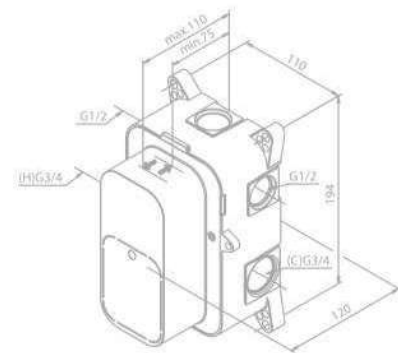

Standard Features:

Installation depth (min. 75mm - max. 110mm)
Thermostat and stopcock/changeover valve
Ceramic cartridge
Check valves