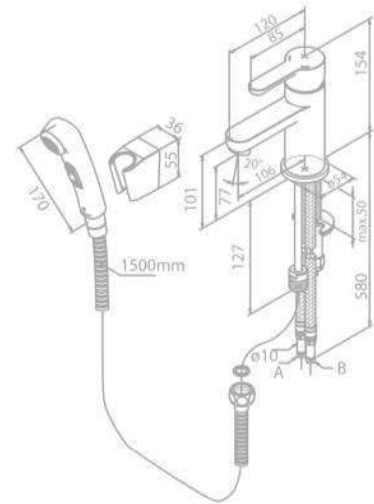

Basin Mixer with open spout

Product No.: 35825.00

Finish: Chrome

Standard Features:

Ceramic cartridge