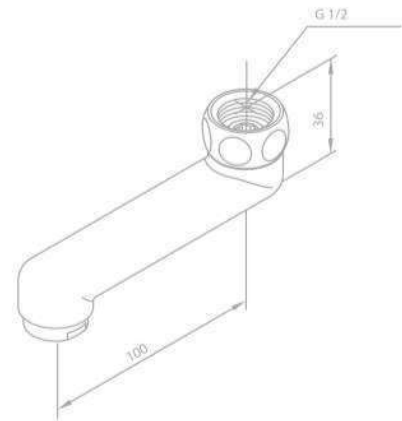

Universal spout

Product No.: 28595.00

Finish: Chrome

Standard Features:

Bath spout with diverter for thermostatic mixer