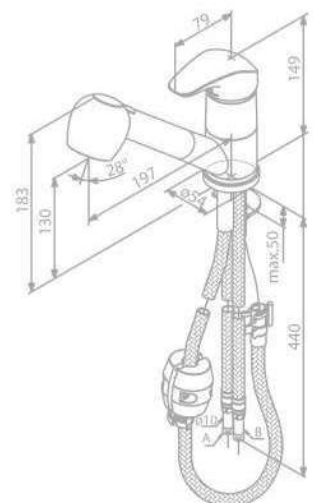

SPACE

Kitchen Mixer

Product No.: 10000.00

Finish: Chrome

Standard Features:

- Ceramic cartridge
- Swivel spout
- 120° swivel limitation

Kitchen Mixer

Product No.: 10001.00

Finish: Chrome

Standard Features:

- Ceramic cartridge
- Swivel spout
- 120° swivel limitation
- Dishwasher shut off valve

Kitchen Mixer

Product No.: 10120.00

Finish: Chrome

Standard Features:

- Ceramic cartridge
- Swivel spout
- 120° swivel limitation
- Pull out spray head with 2 functions