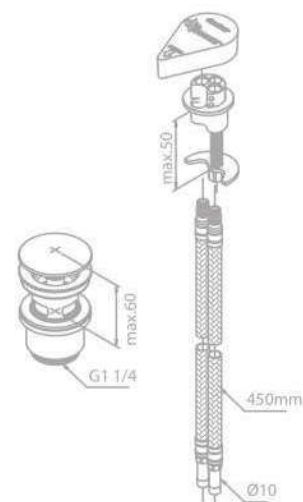

PRODUCT ACCESSORIES

X-Change Connector Kit with diverter for dishwasher

Product No.: 48425.00

Finish: Chrome

Standard Features:

Can be combined with Venus (16002), Clover (60002 & 60072), Osier (18072, 18082 & 18092), Slate (65002, 65072, 65082 & 65092) and Clover Easy (60025 & 60078)

X-Change Connector Kit for kitchen and bathroom mixers

Product No.: 48220.00

Finish: Chrome

X-Change Connector Kit for bathroom mixers

Product No.: 48221.00

Finish: Chrome

Standard Features:

Pop up waste with click-function