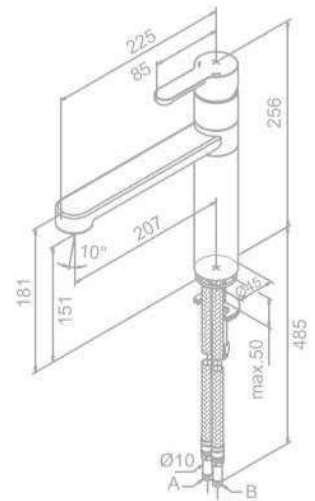

Product No.: 35000.66

Finish: Steel

Standard Features:

- Ceramic cartridge
- Swivel spout
- 120° swivel limitation

BATHR

ZOOM

A-PEX

A-PEX