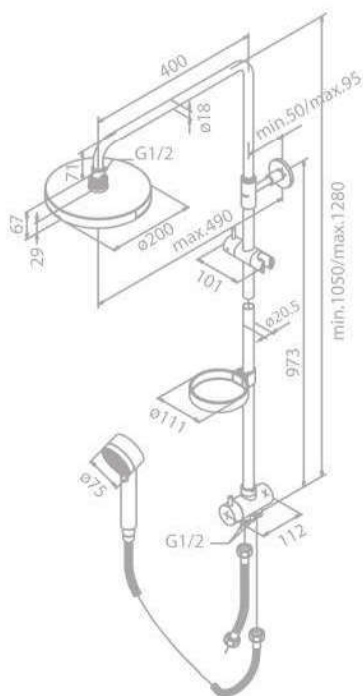

Finish: Chrome

Standard Features:

Diverter

1/2" connection

Soap dish

1500 mm shower hose in metal

200 mm head shower and hand shower

Note: Telescopic bar adjustable in height from
1070 mm up to 1300 mm.