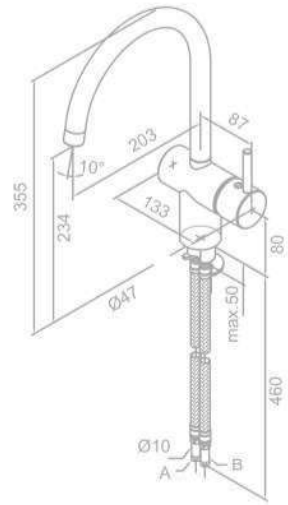

Kitchen Mixer

Product No.: 18077.66

Finish: Steel

Standard Features:

- Ceramic cartridge
- Swivel spout
- 120° swivel limitation