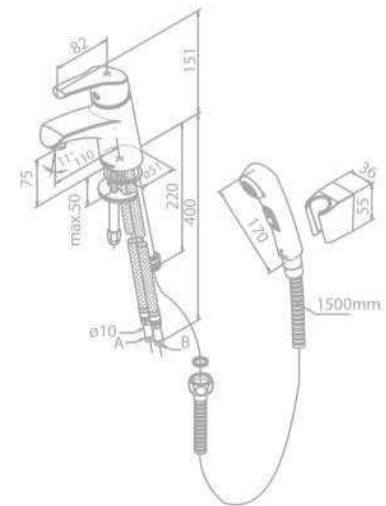

Basin Mixer with sidespray

Product No.: 67633.00

Finish: Chrome

Standard Features:

Ceramic cartridge

Swivel spout