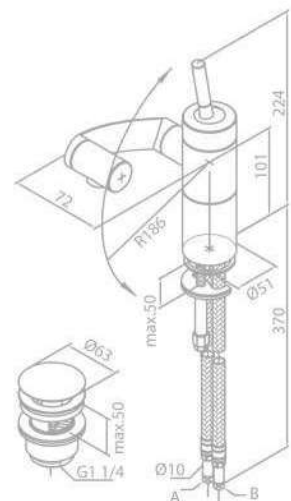

- Ceramic cartridge
- Adjustable aerator
- Pop up waste with click-function
- 3 way rotational movement

Basin/Bidet Mixer

Product No.: 29821.74

Finish: Chrome/Black

Standard Features:

- Ceramic cartridge
- Adjustable aerator
- Pop up waste with click-function
- 3 way rotational movement