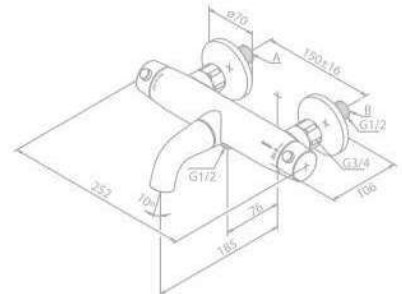

Standard Features:

- Ceramic cartridge
- 1/2" connection for hand shower hose
- Standard 150 mm centers
- Wall plates & eccentric unions
- Diverter in handle