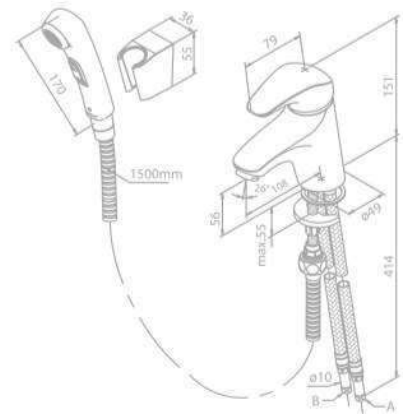

Bidet Mixer

Product No.: 10831.00

Finish: Chrome

Standard Features:

Ceramic cartridge

Pop up waste